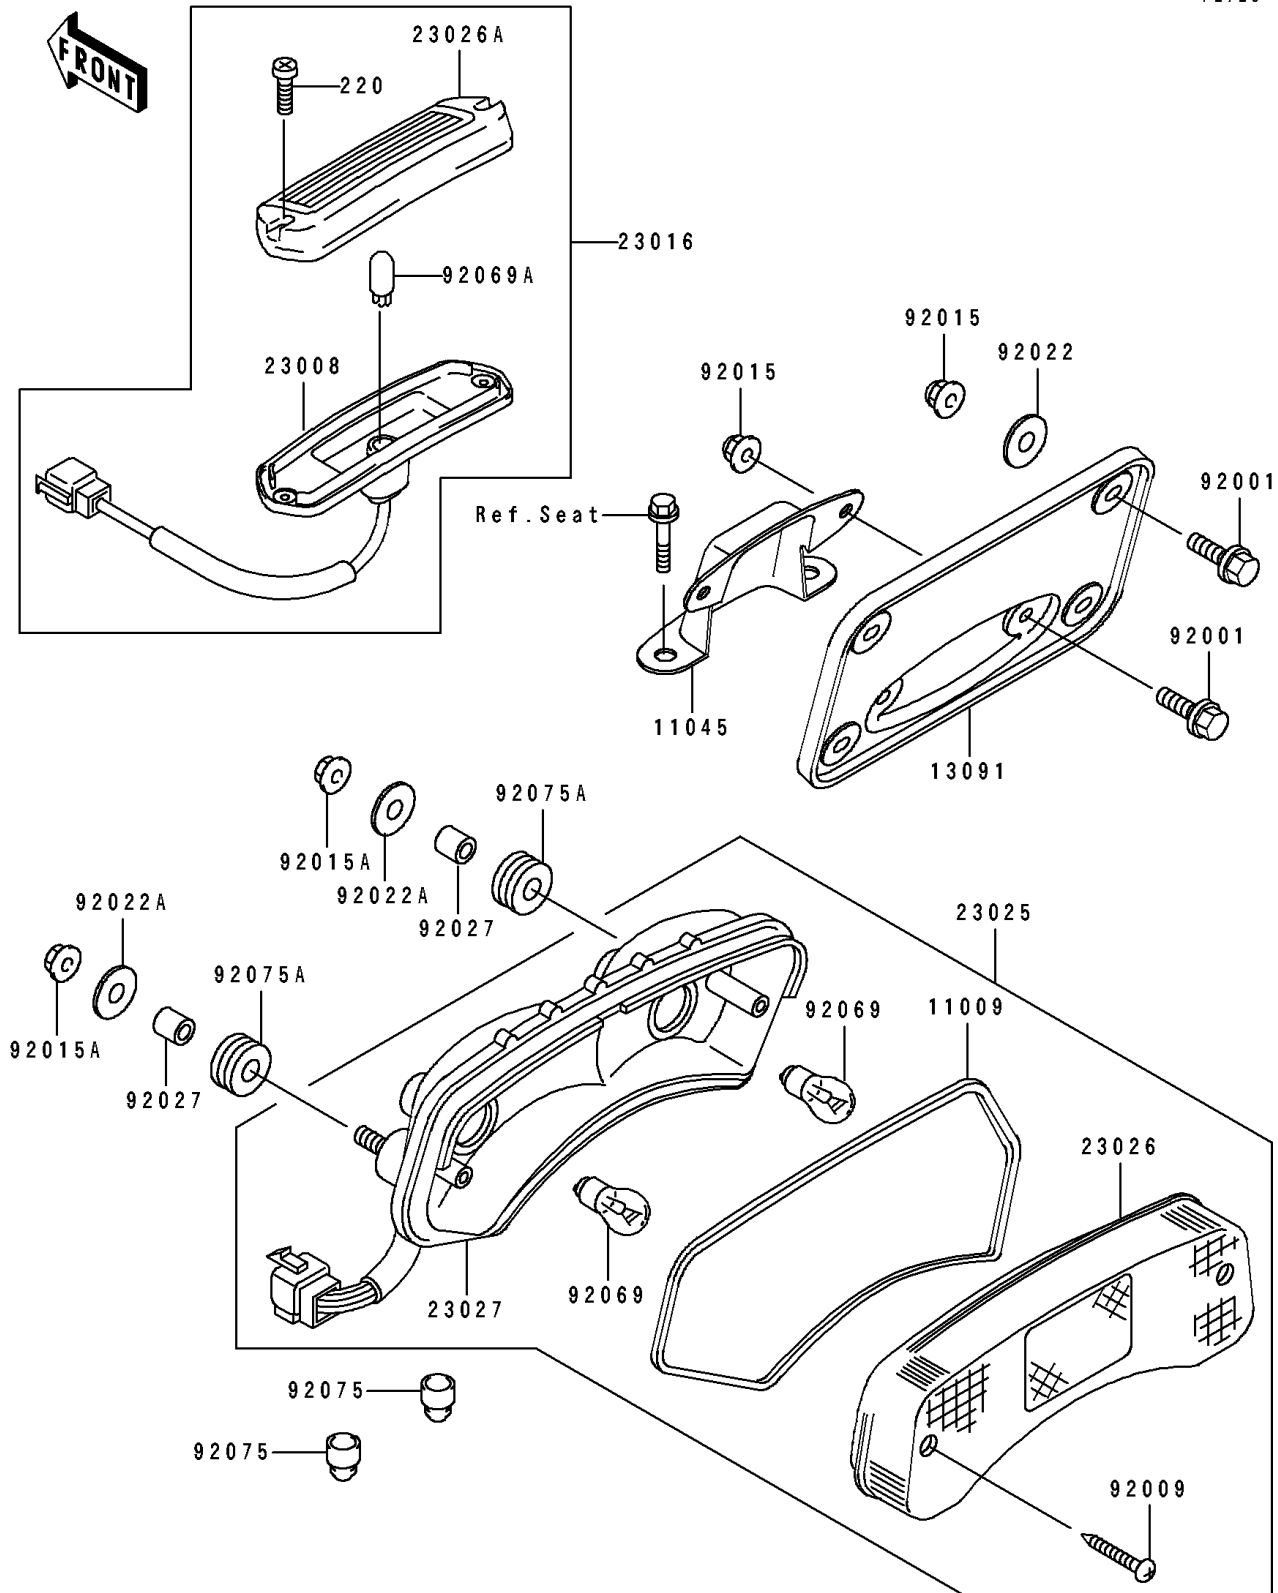

1994 Eliminator 250

PARTS DIAGRAM

Taillight(s)

F2720

1994 Eliminator 250

PARTS LIST

Taillight(s)

ITEM NAME

PART NUMBER

QUANTITY
