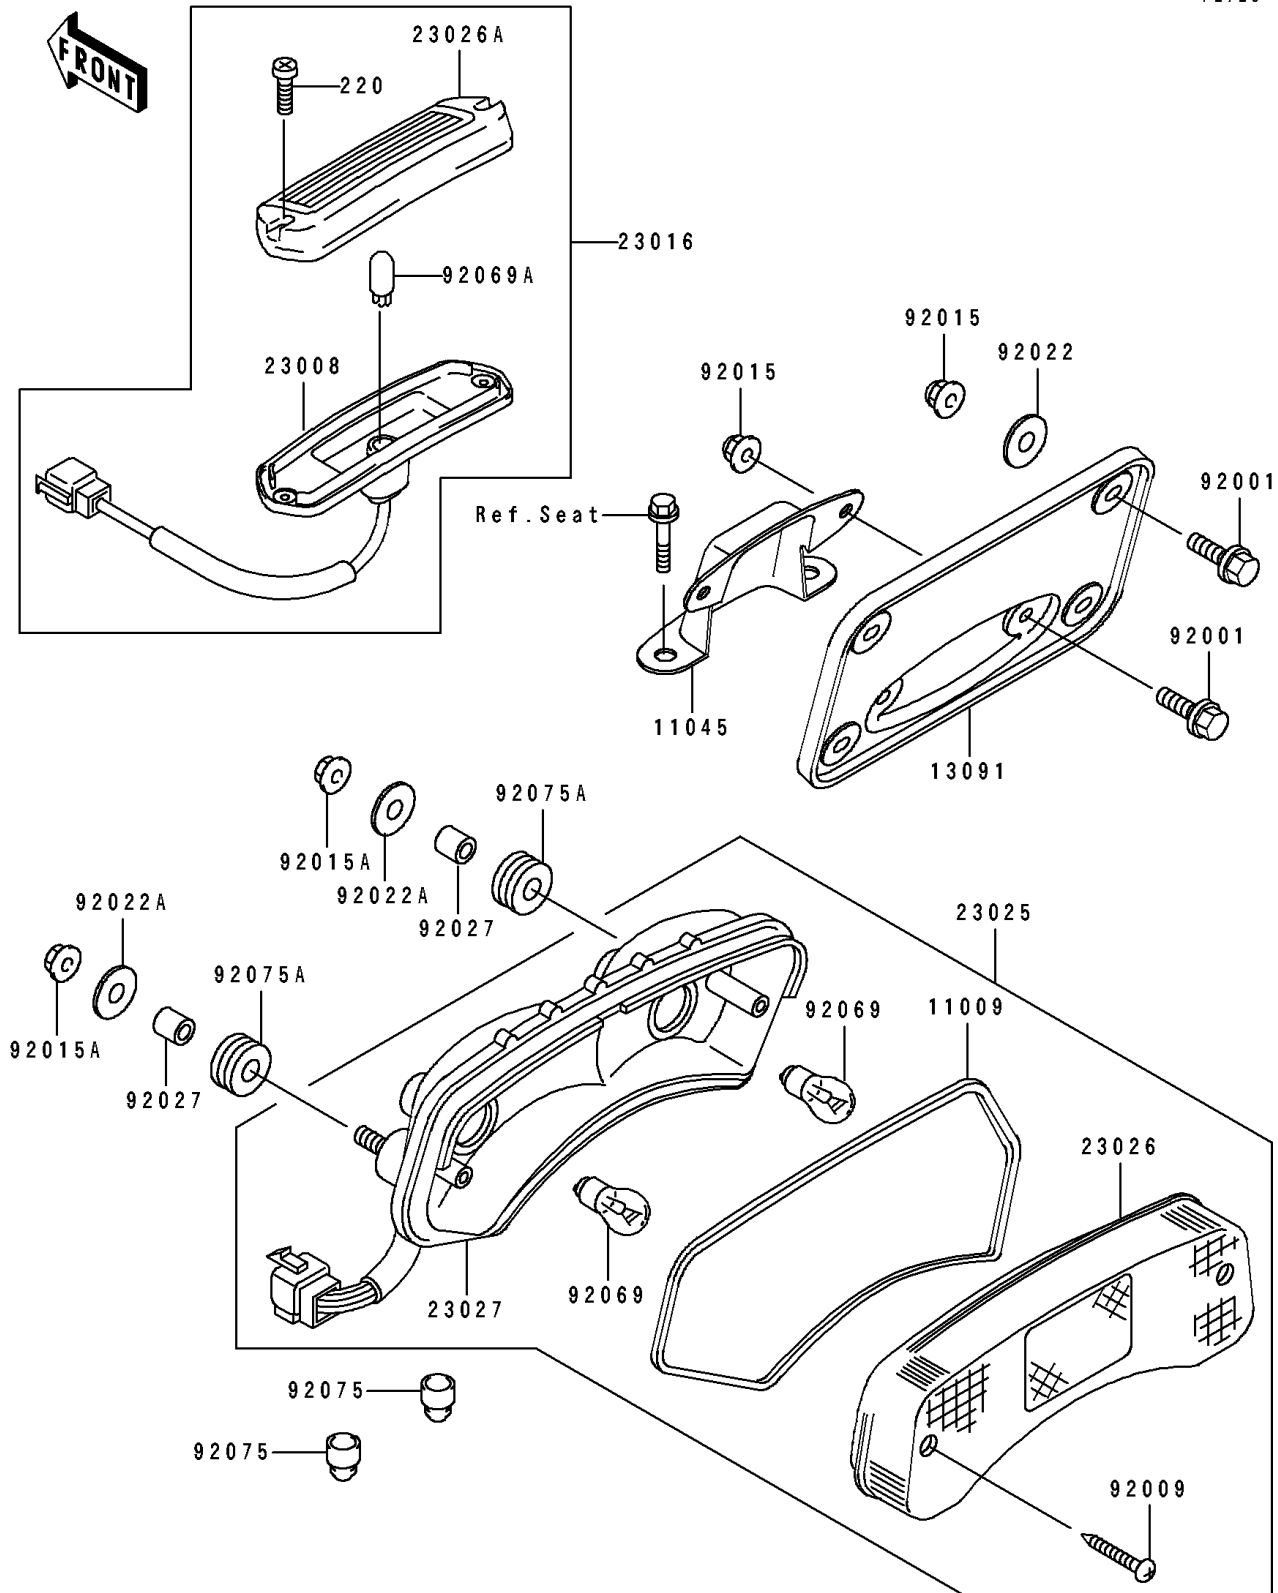

1993 Eliminator 250

PARTS DIAGRAM

Taillight(s)

F2720

1993 Eliminator 250

PARTS LIST

Taillight(s)

ITEM NAME

PART NUMBER

QUANTITY
