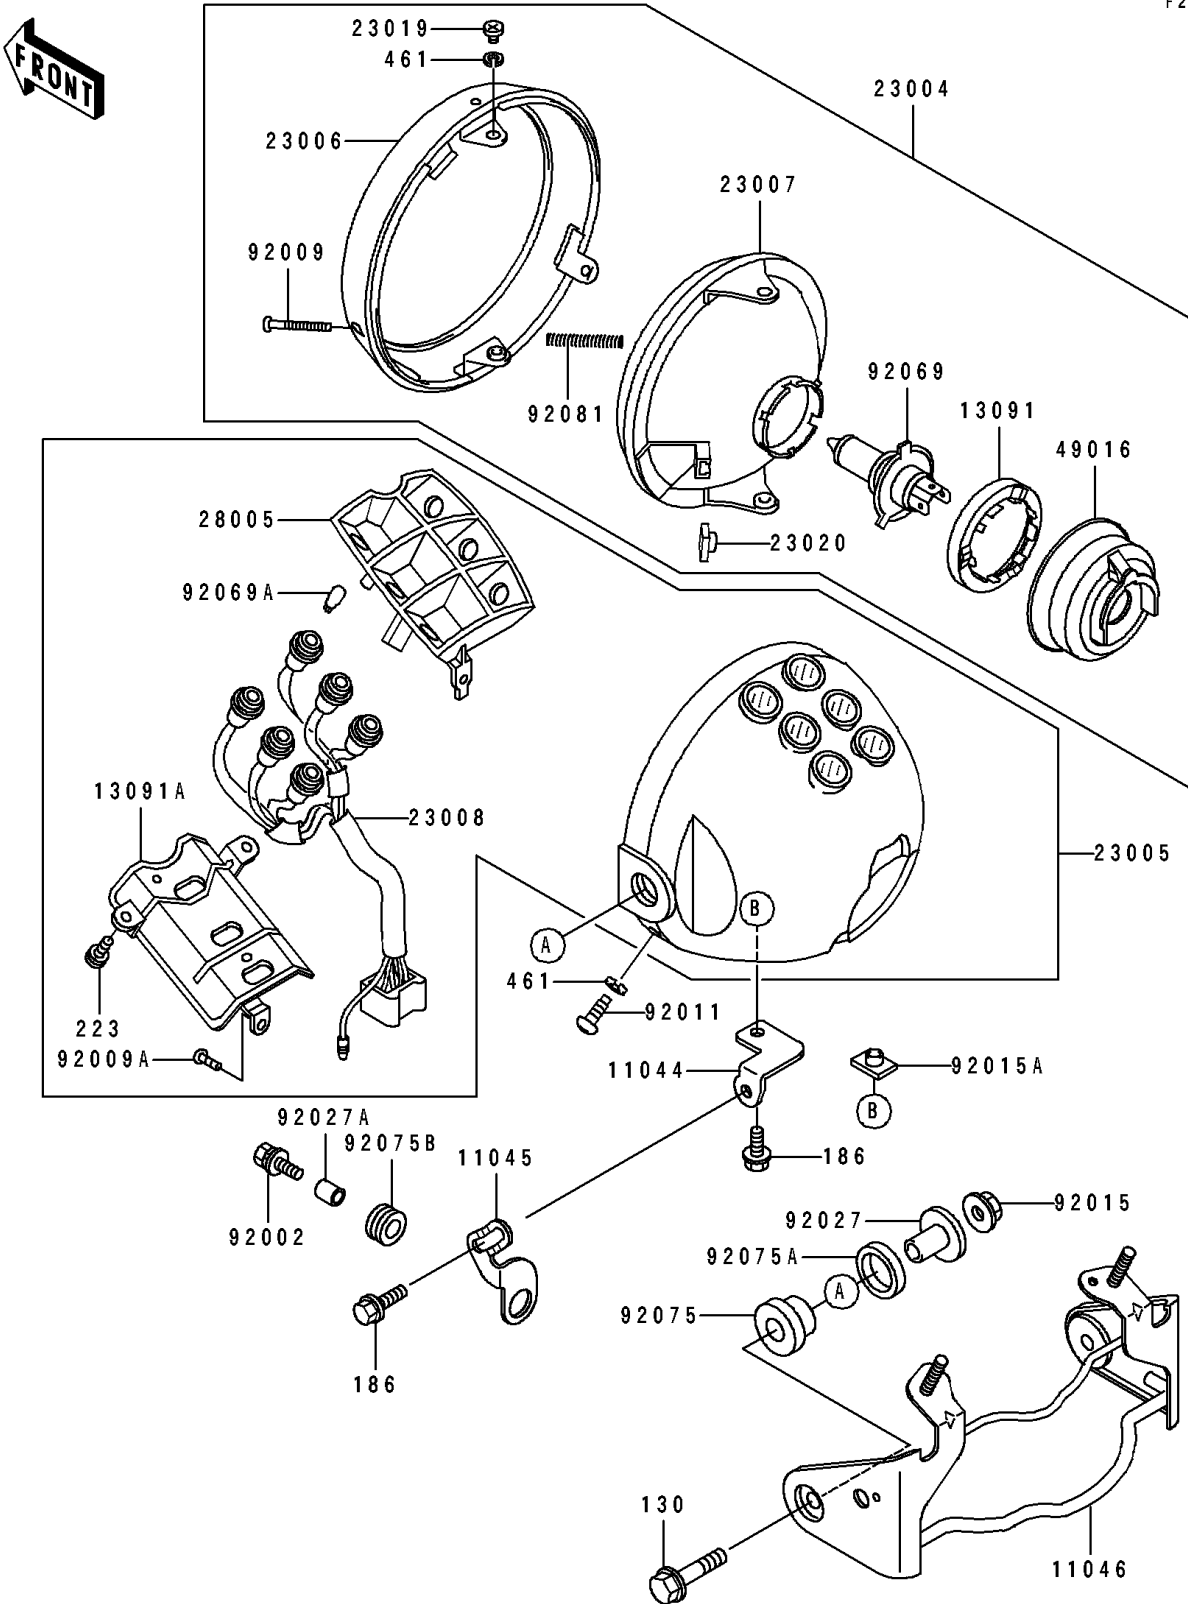

1994 Eliminator 250

PARTS DIAGRAM

Headlight(s)

F2710

1994 Eliminator 250

PARTS LIST

Headlight(s)

ITEM NAME

PART NUMBER

QUANTITY
