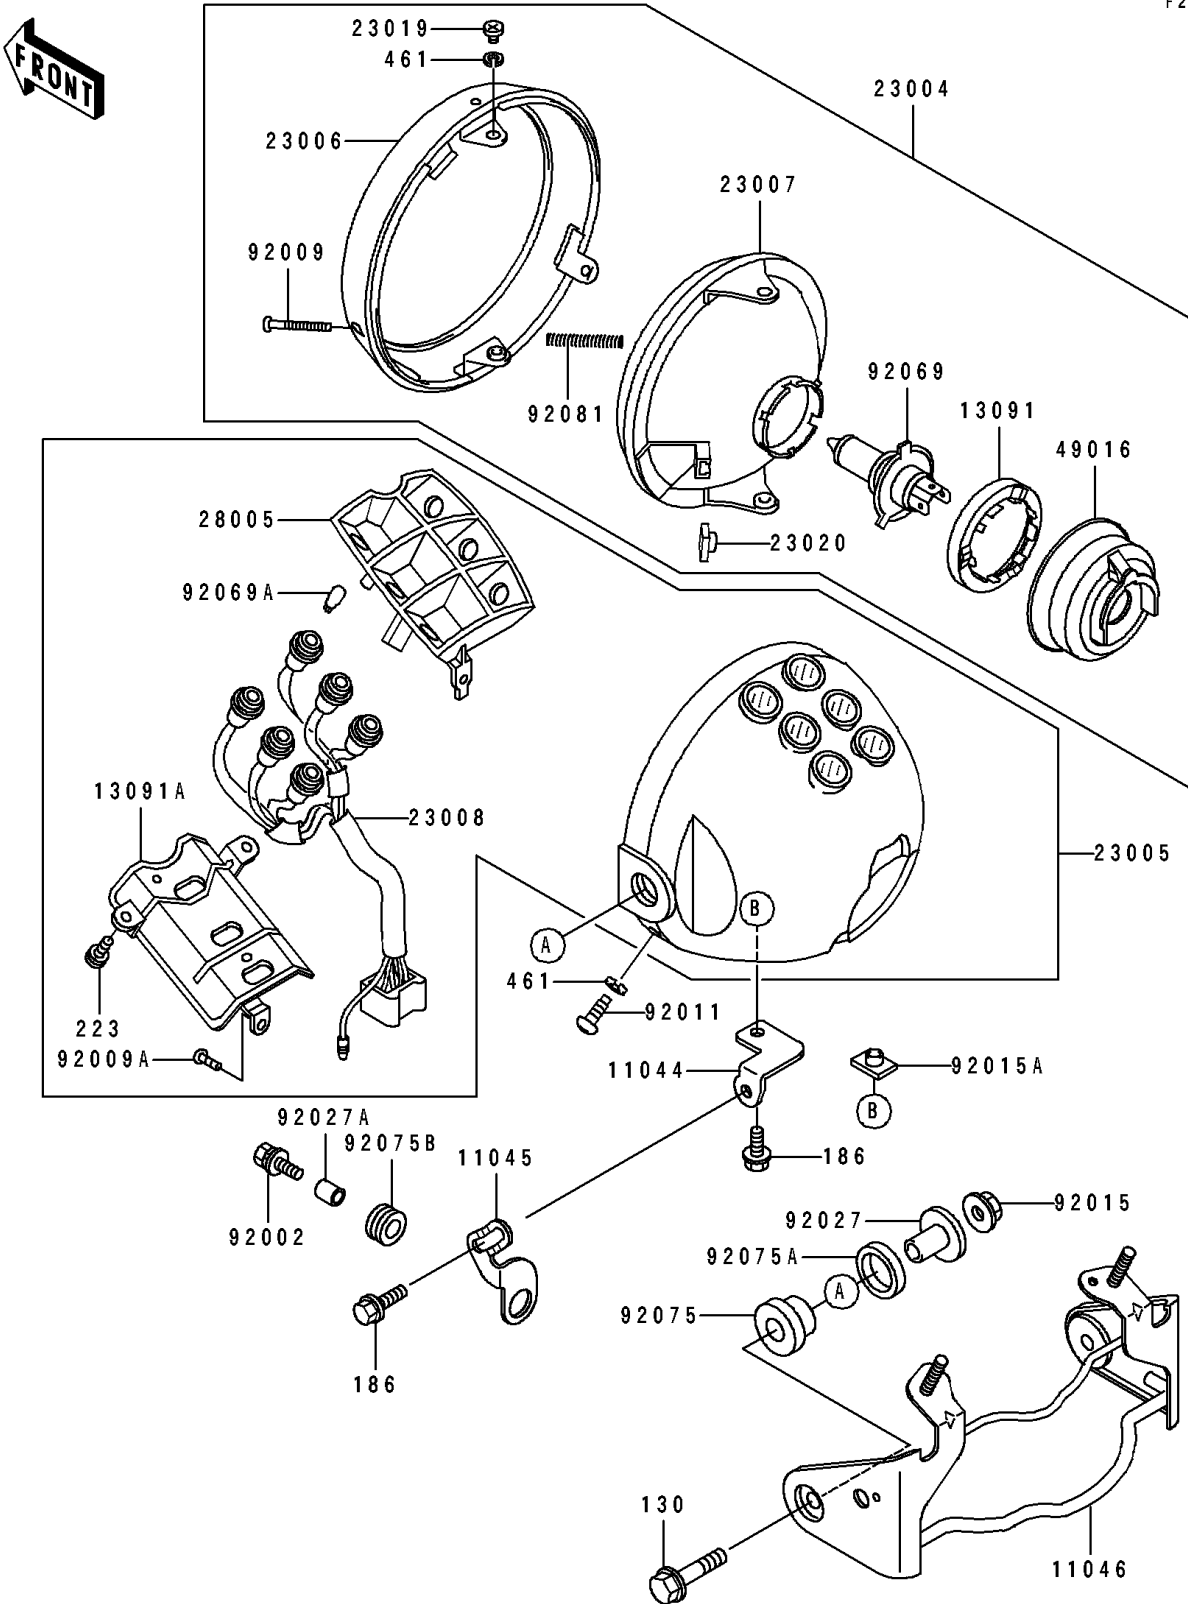

1993 Eliminator 250

PARTS DIAGRAM

Headlight(s)

F2710

1993 Eliminator 250

PARTS LIST

Headlight(s)

ITEM NAME

PART NUMBER

QUANTITY
