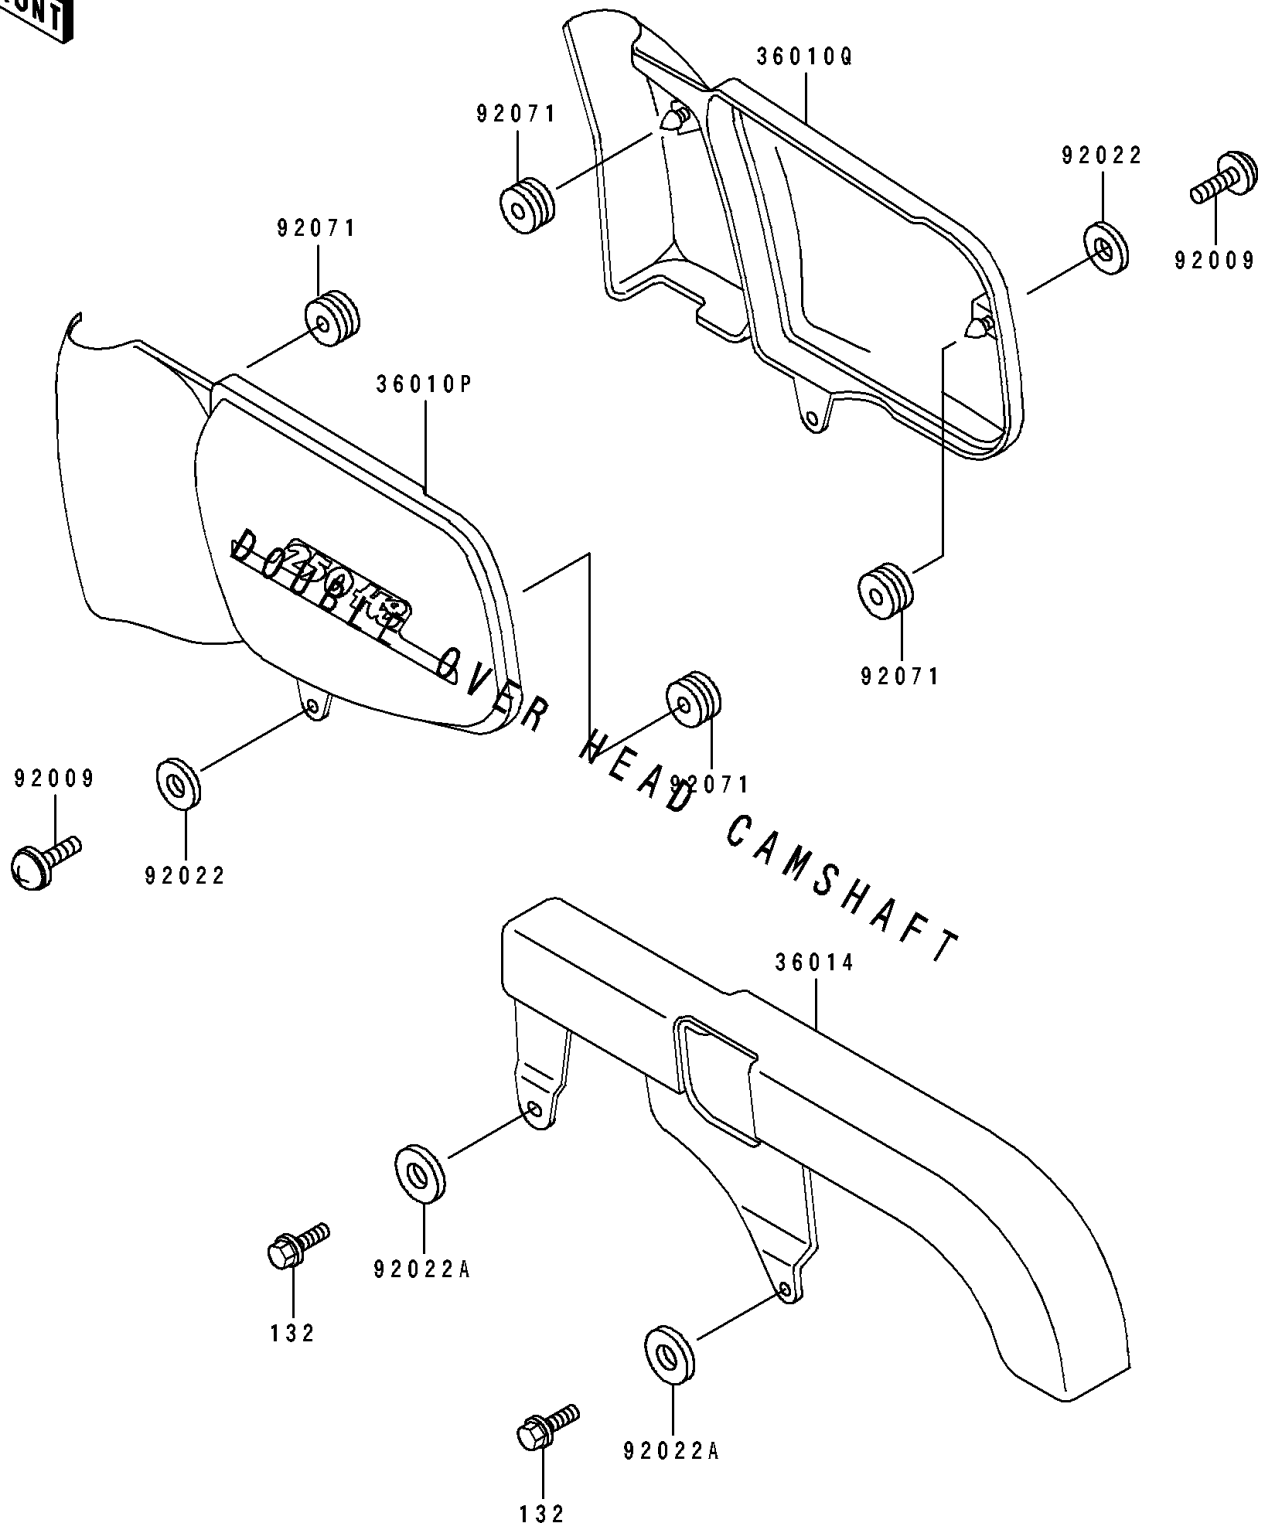

1993 Eliminator 250

PARTS DIAGRAM

Side Covers/Chain Cover

F 26 1 0

1993 Eliminator 250

PARTS LIST

Side Covers/Chain Cover

ITEM NAME

PART NUMBER

QUANTITY
