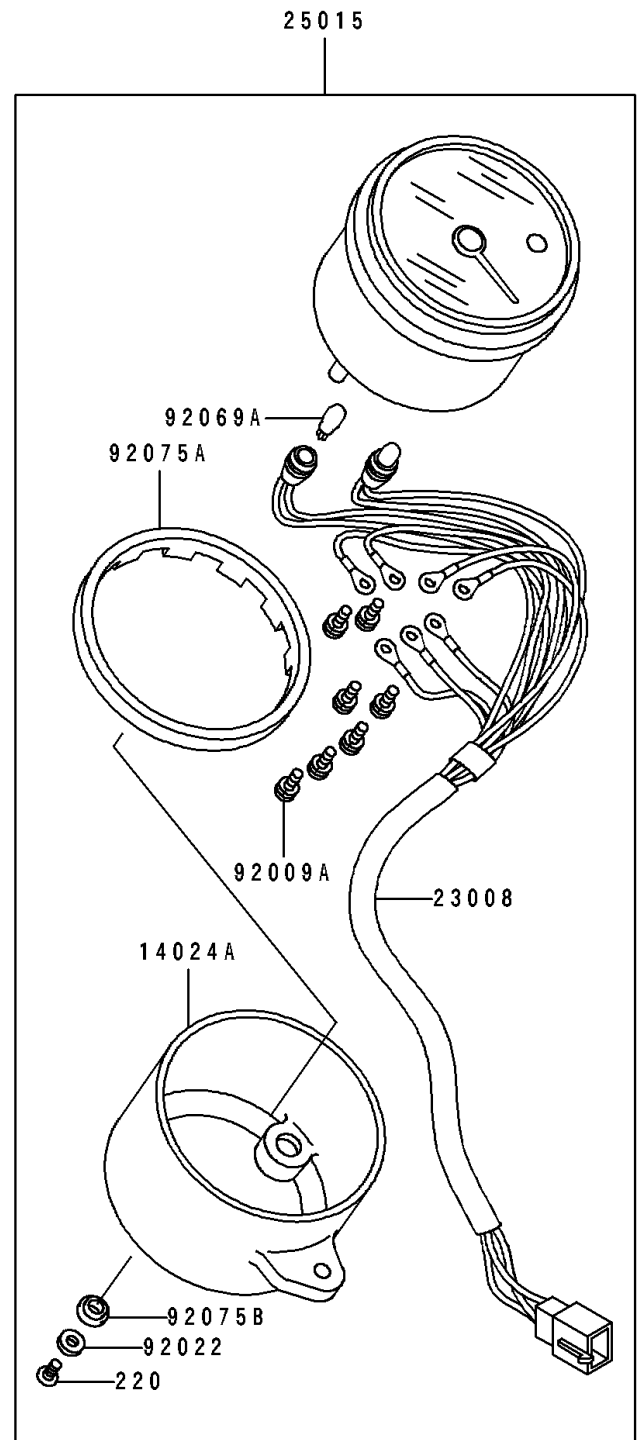

1993 Eliminator 250

PARTS DIAGRAM

Meter(s)

F2530

1993 Eliminator 250

PARTS LIST

Meter(s)

ITEM NAME

PART NUMBER

QUANTITY
