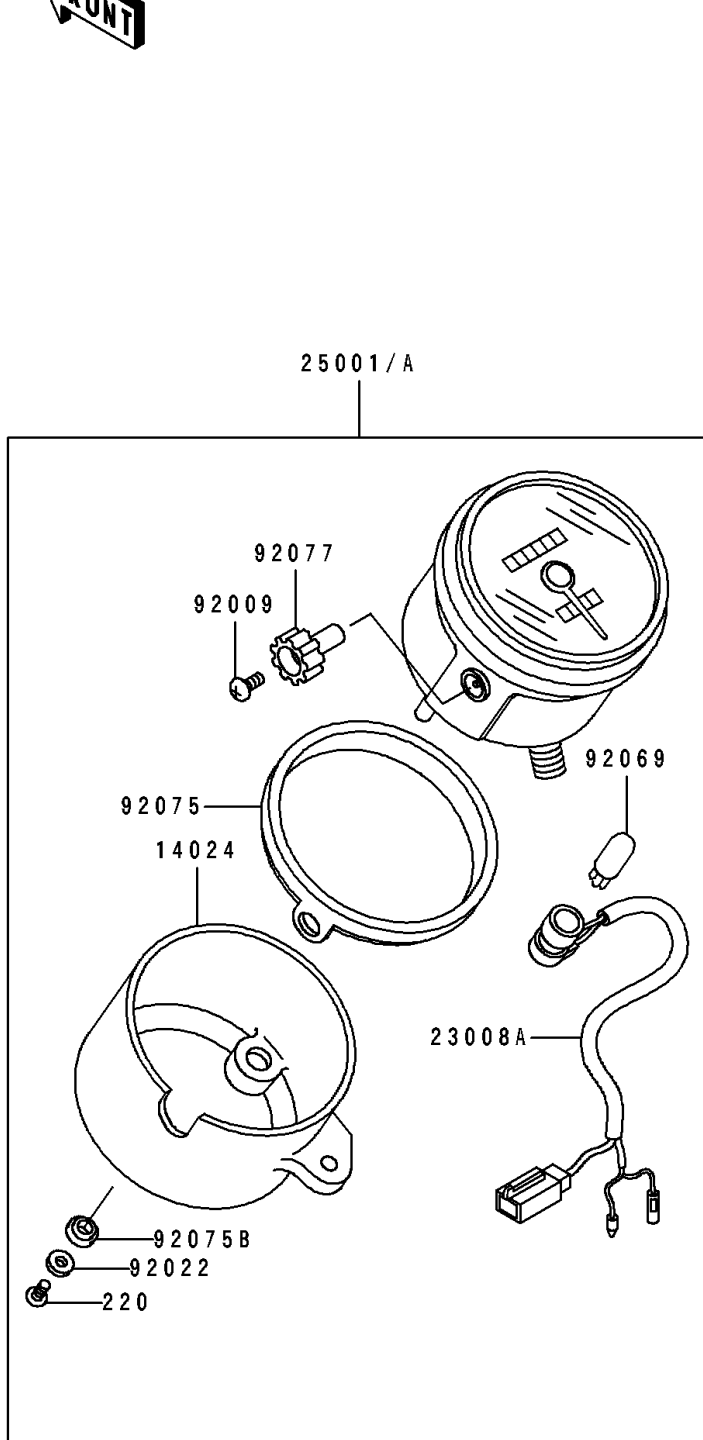

1993 Eliminator 250

PARTS DIAGRAM

Meter(s)

F2530

1993 Eliminator 250

PARTS LIST

Meter(s)

ITEM NAME

PART NUMBER

QUANTITY
