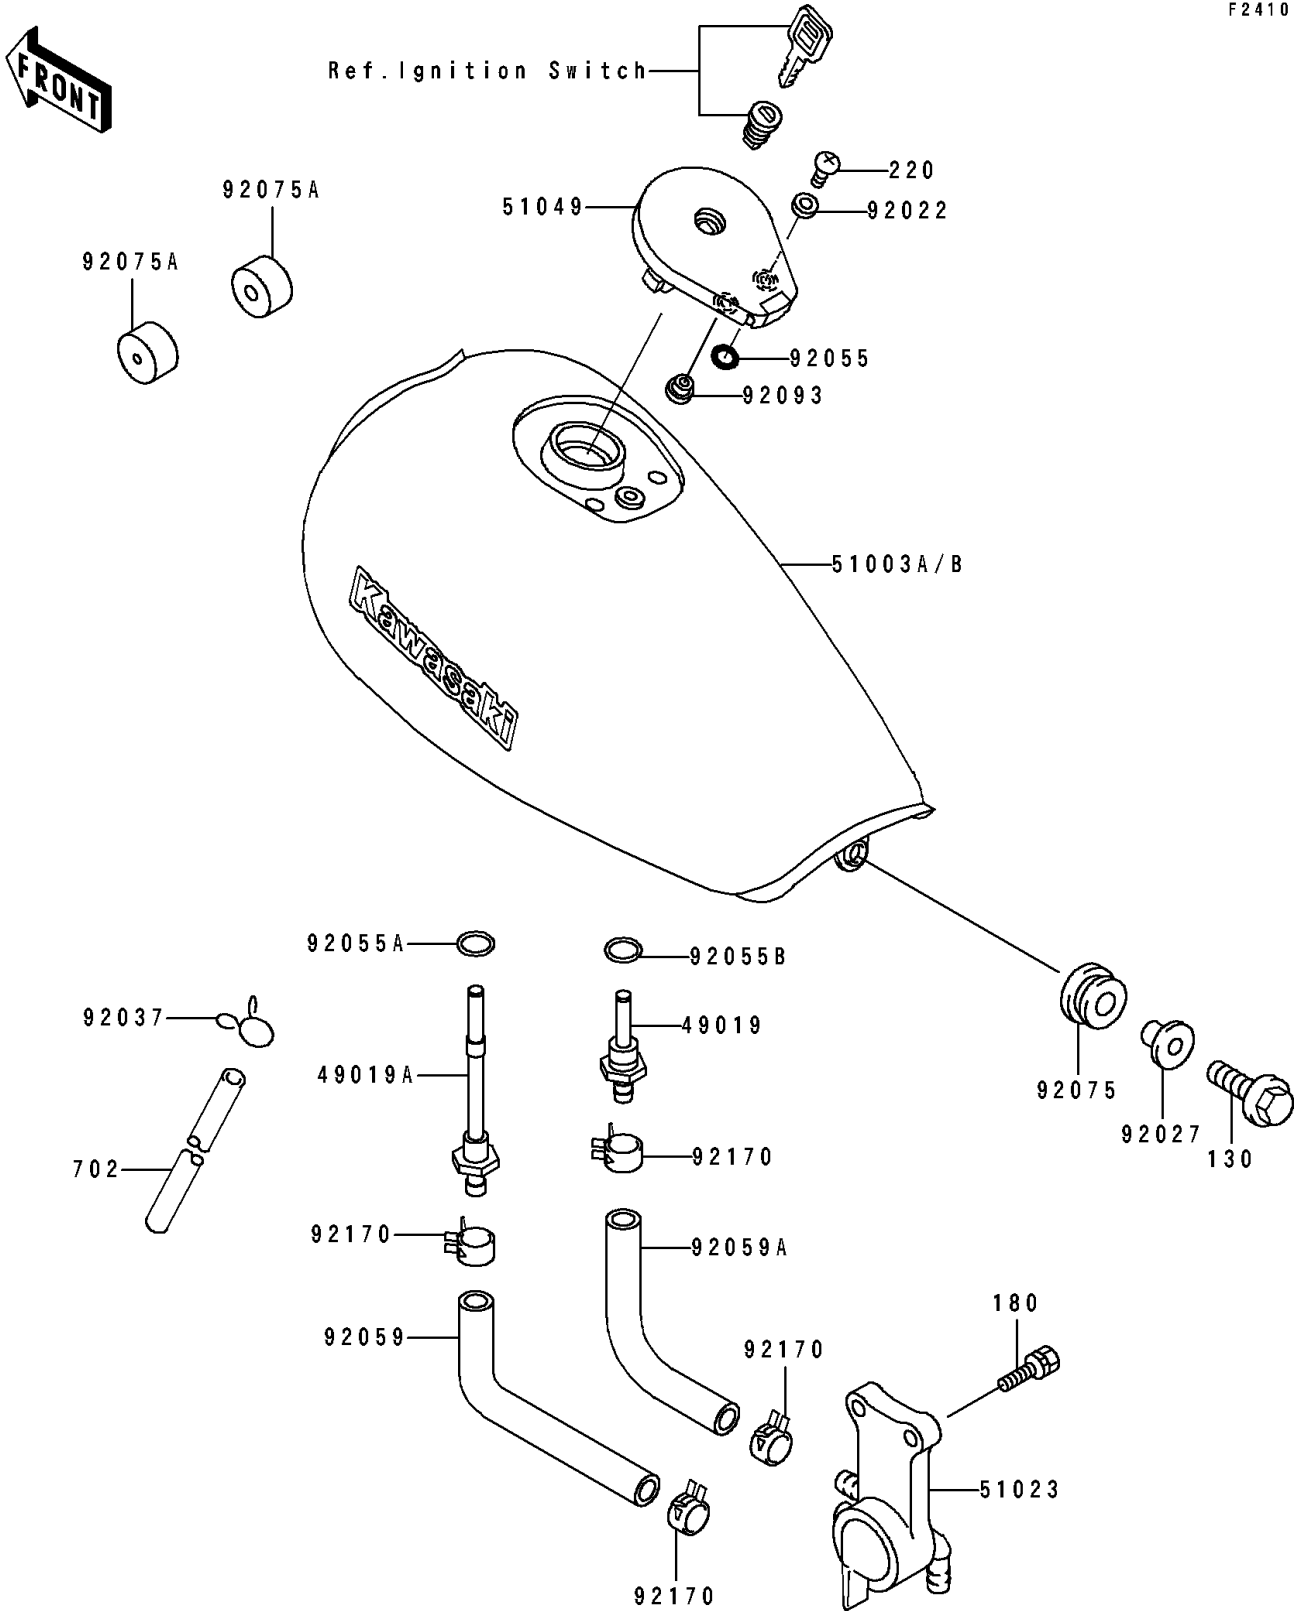

1993 Eliminator 250

PARTS DIAGRAM

Fuel Tank

F2410

1993 Eliminator 250

PARTS LIST

Fuel Tank

ITEM NAME

PART NUMBER

QUANTITY
