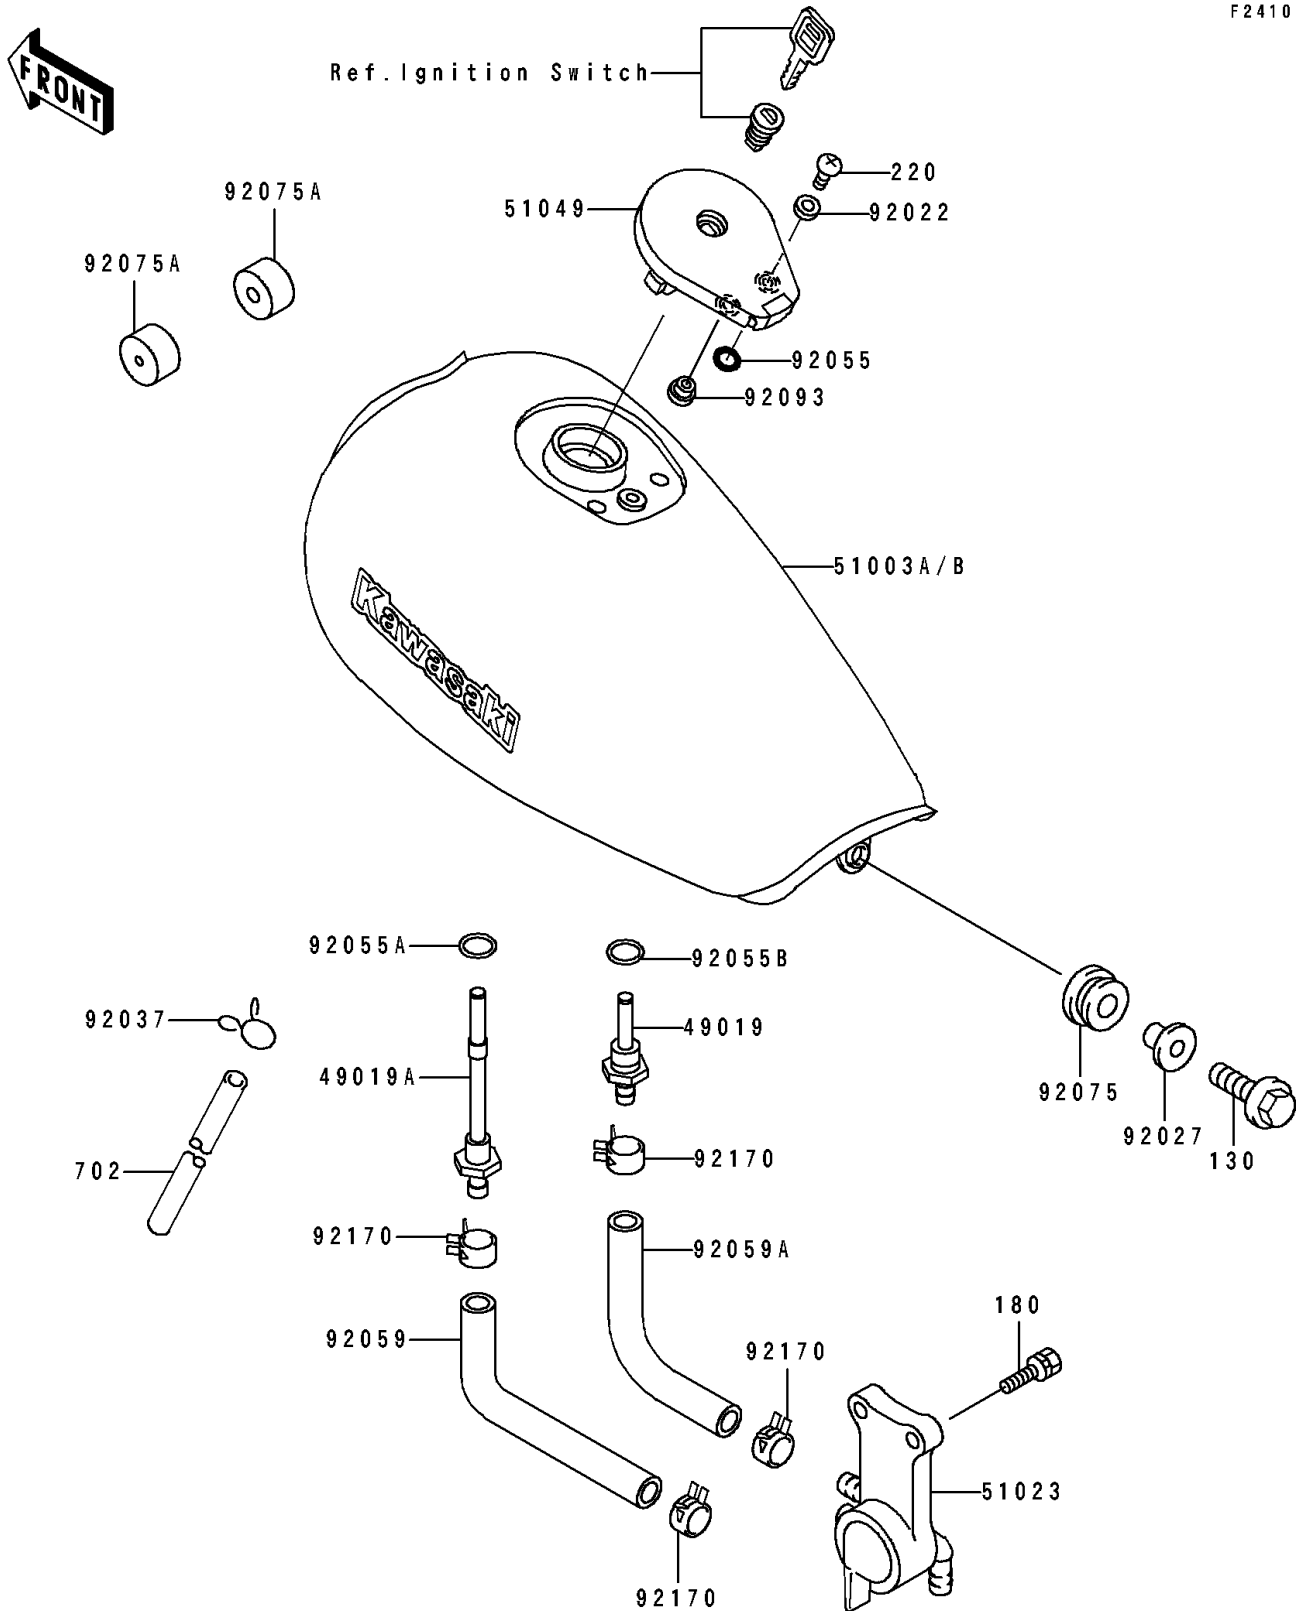

1994 Eliminator 250

PARTS DIAGRAM

Fuel Tank

F2410

1994 Eliminator 250

PARTS LIST

Fuel Tank

ITEM NAME

PART NUMBER

QUANTITY
