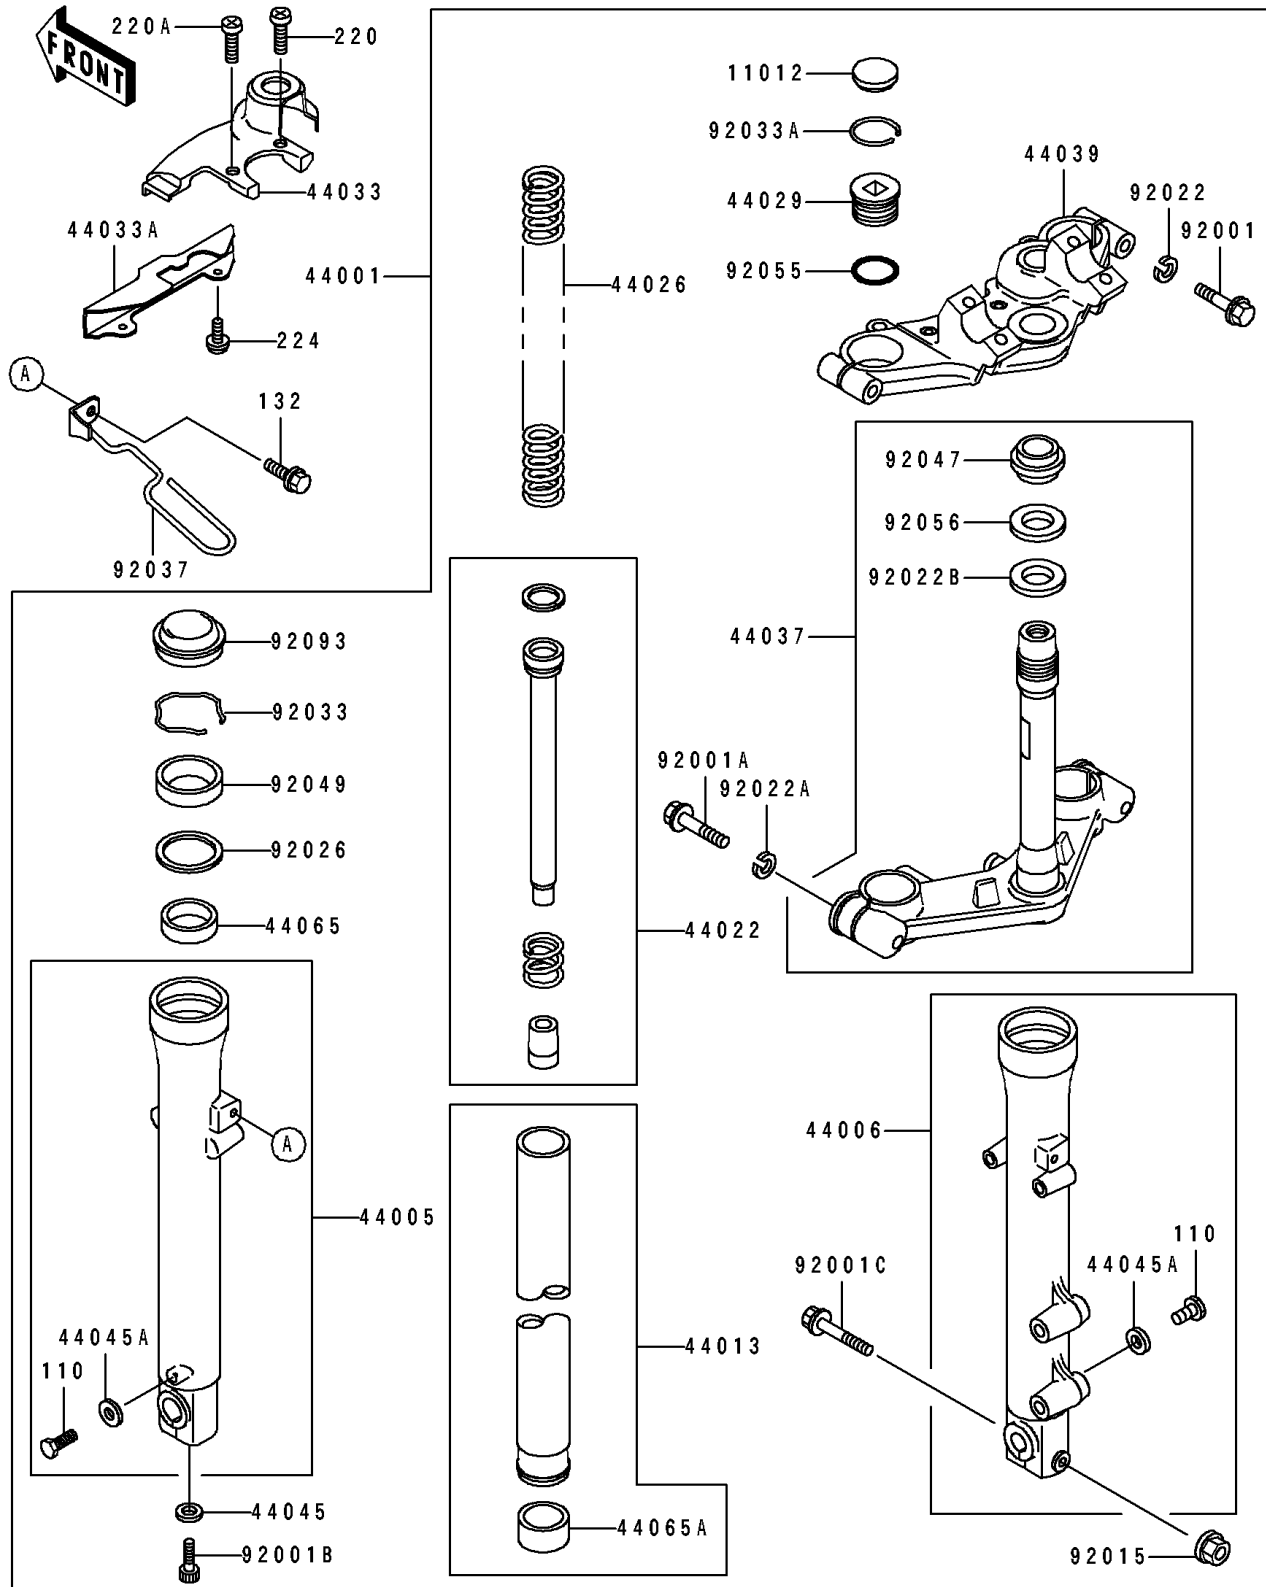

1993 Eliminator 250

PARTS DIAGRAM

Front Fork

F2340

1993 Eliminator 250

PARTS LIST

Front Fork

ITEM NAME

PART NUMBER

QUANTITY
