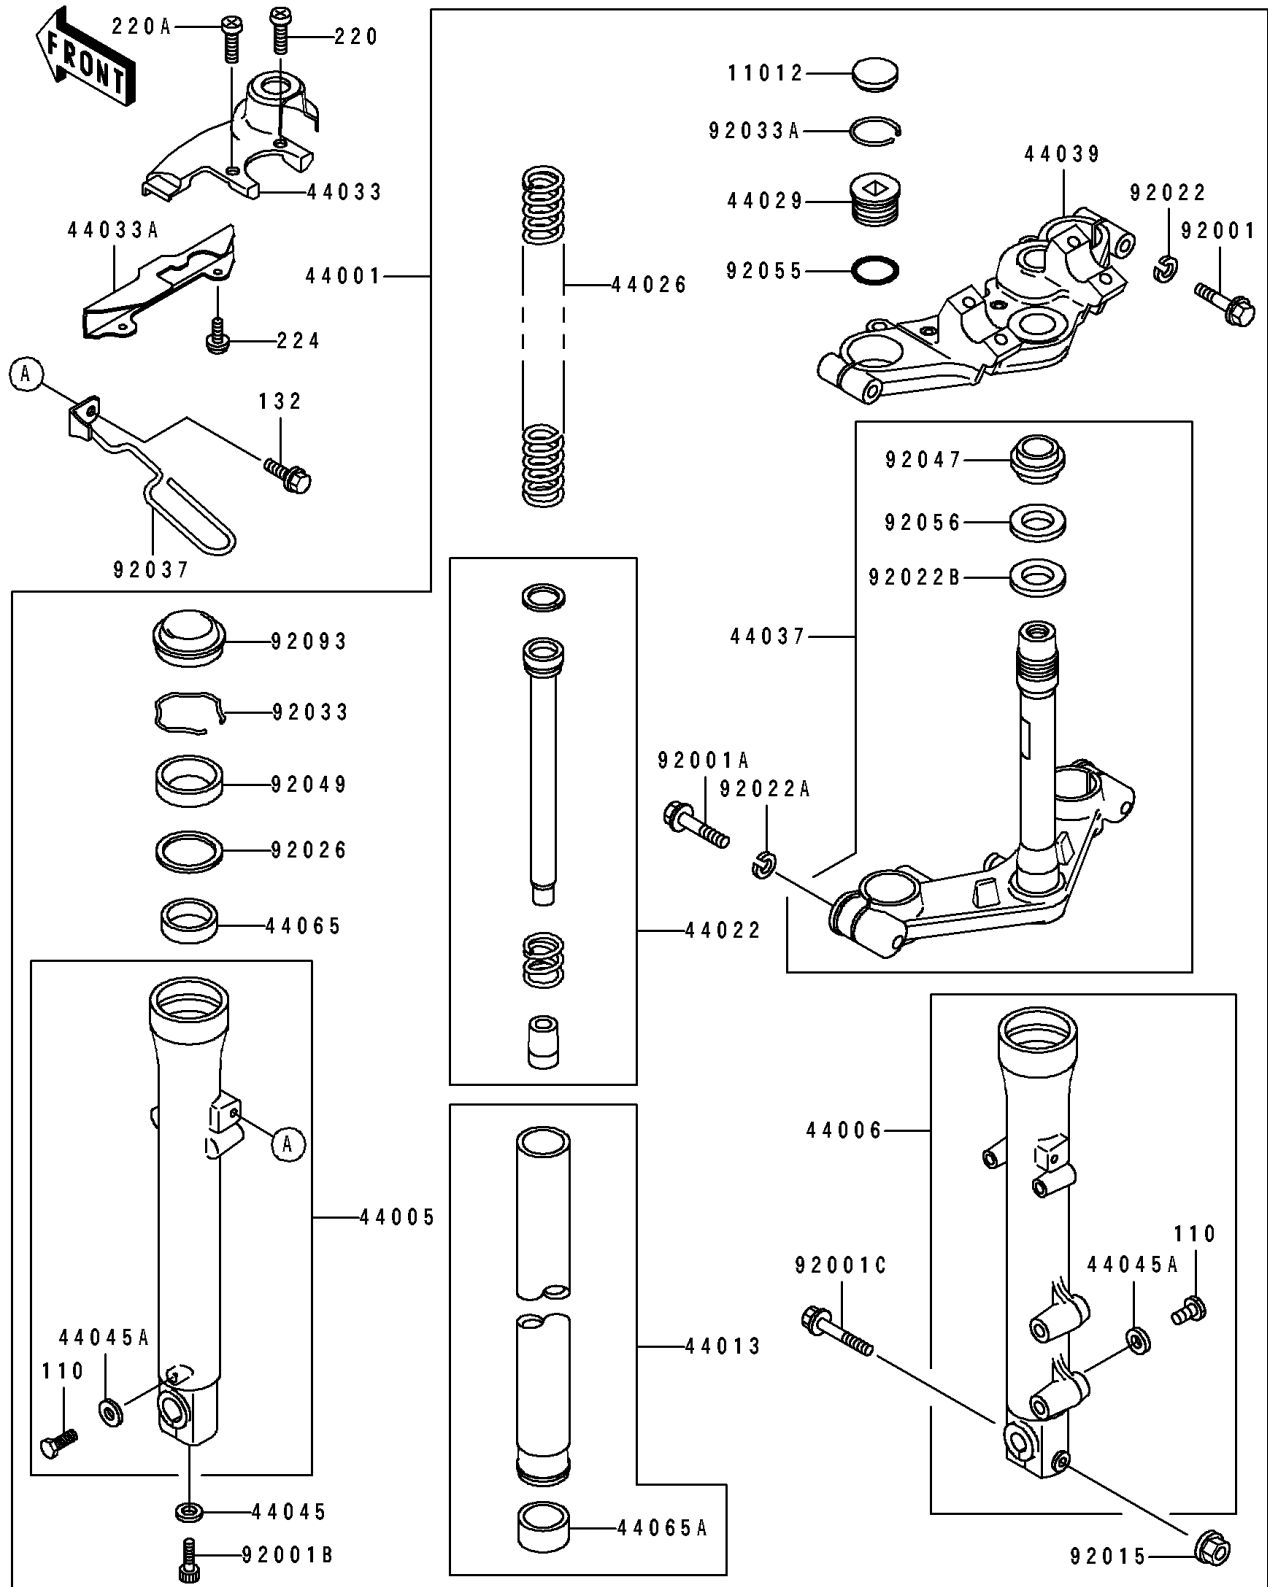

1991 Eliminator 250

PARTS DIAGRAM

Front Fork

F2340