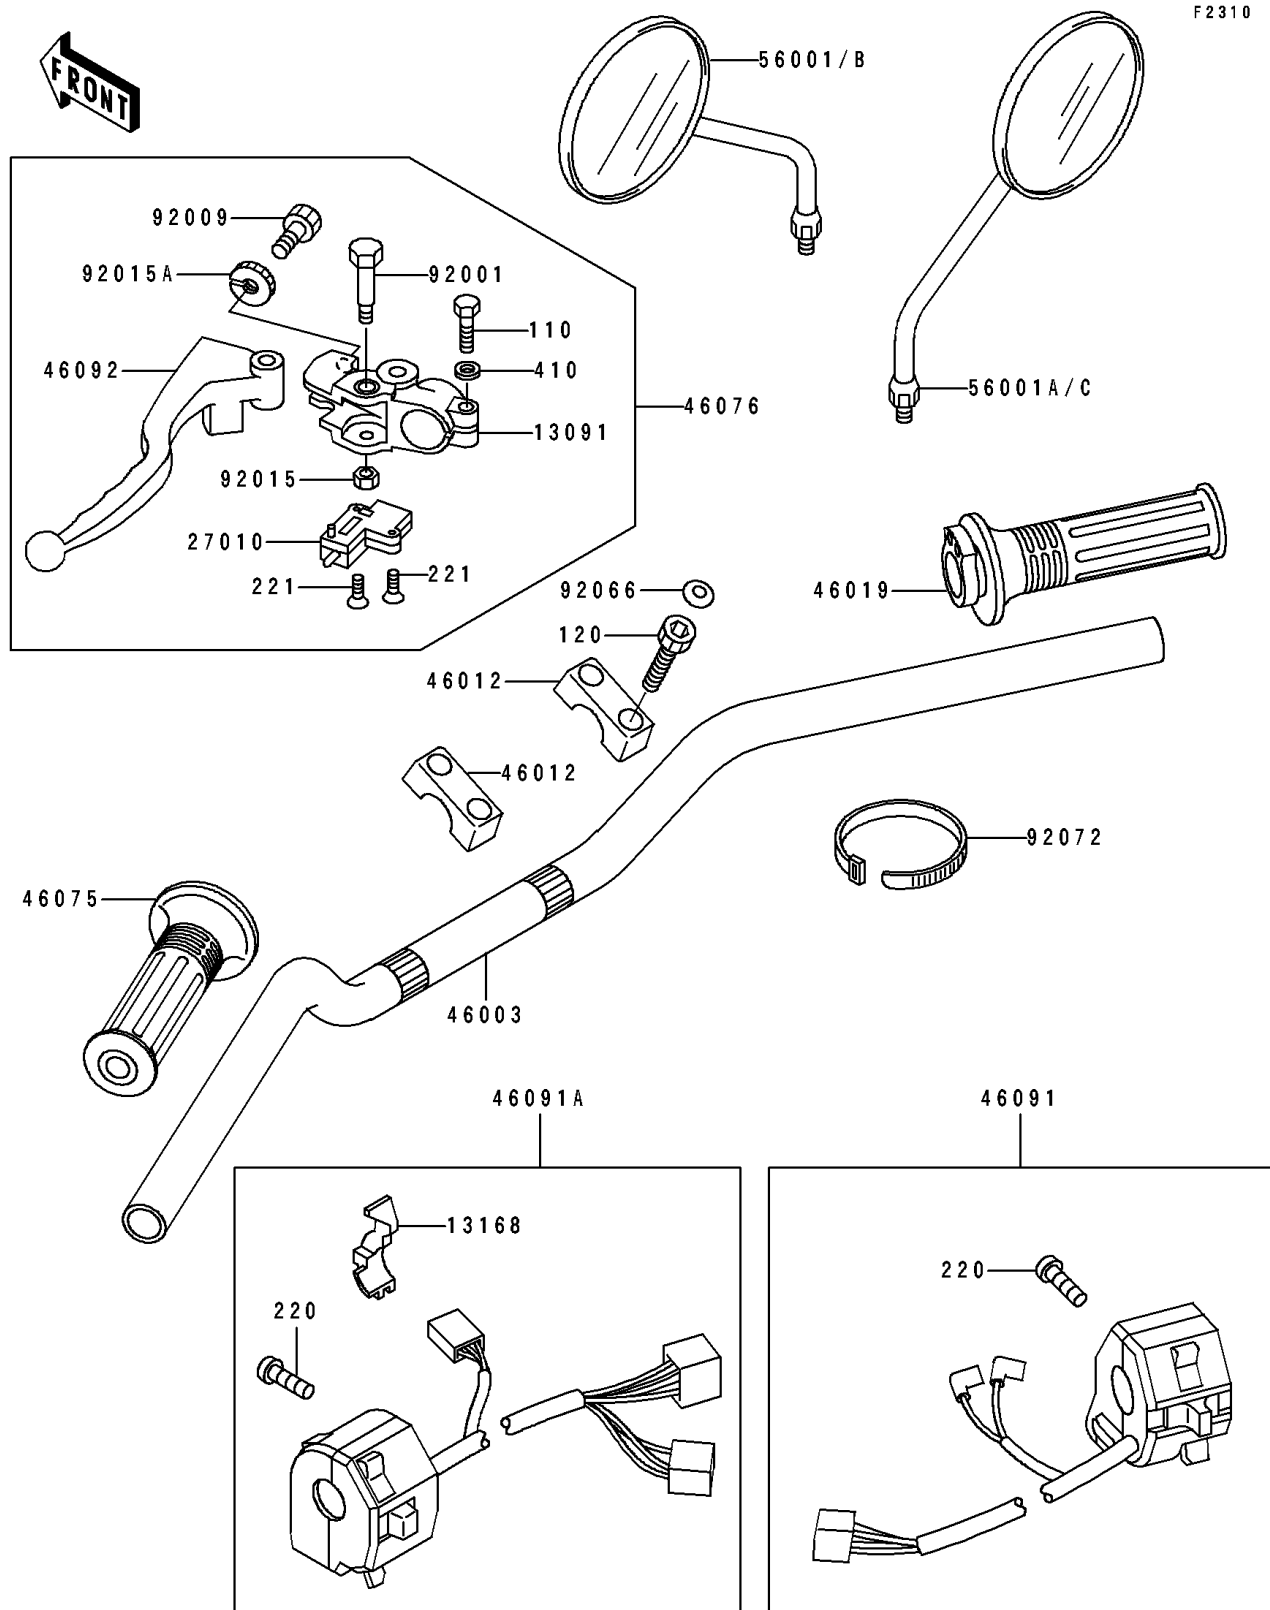

1993 Eliminator 250

PARTS DIAGRAM

Handlebar

1993 Eliminator 250

PARTS LIST

Handlebar

Kawasaki

Let the Good Times Roll®

ITEM NAME

PART NUMBER

QUANTITY
