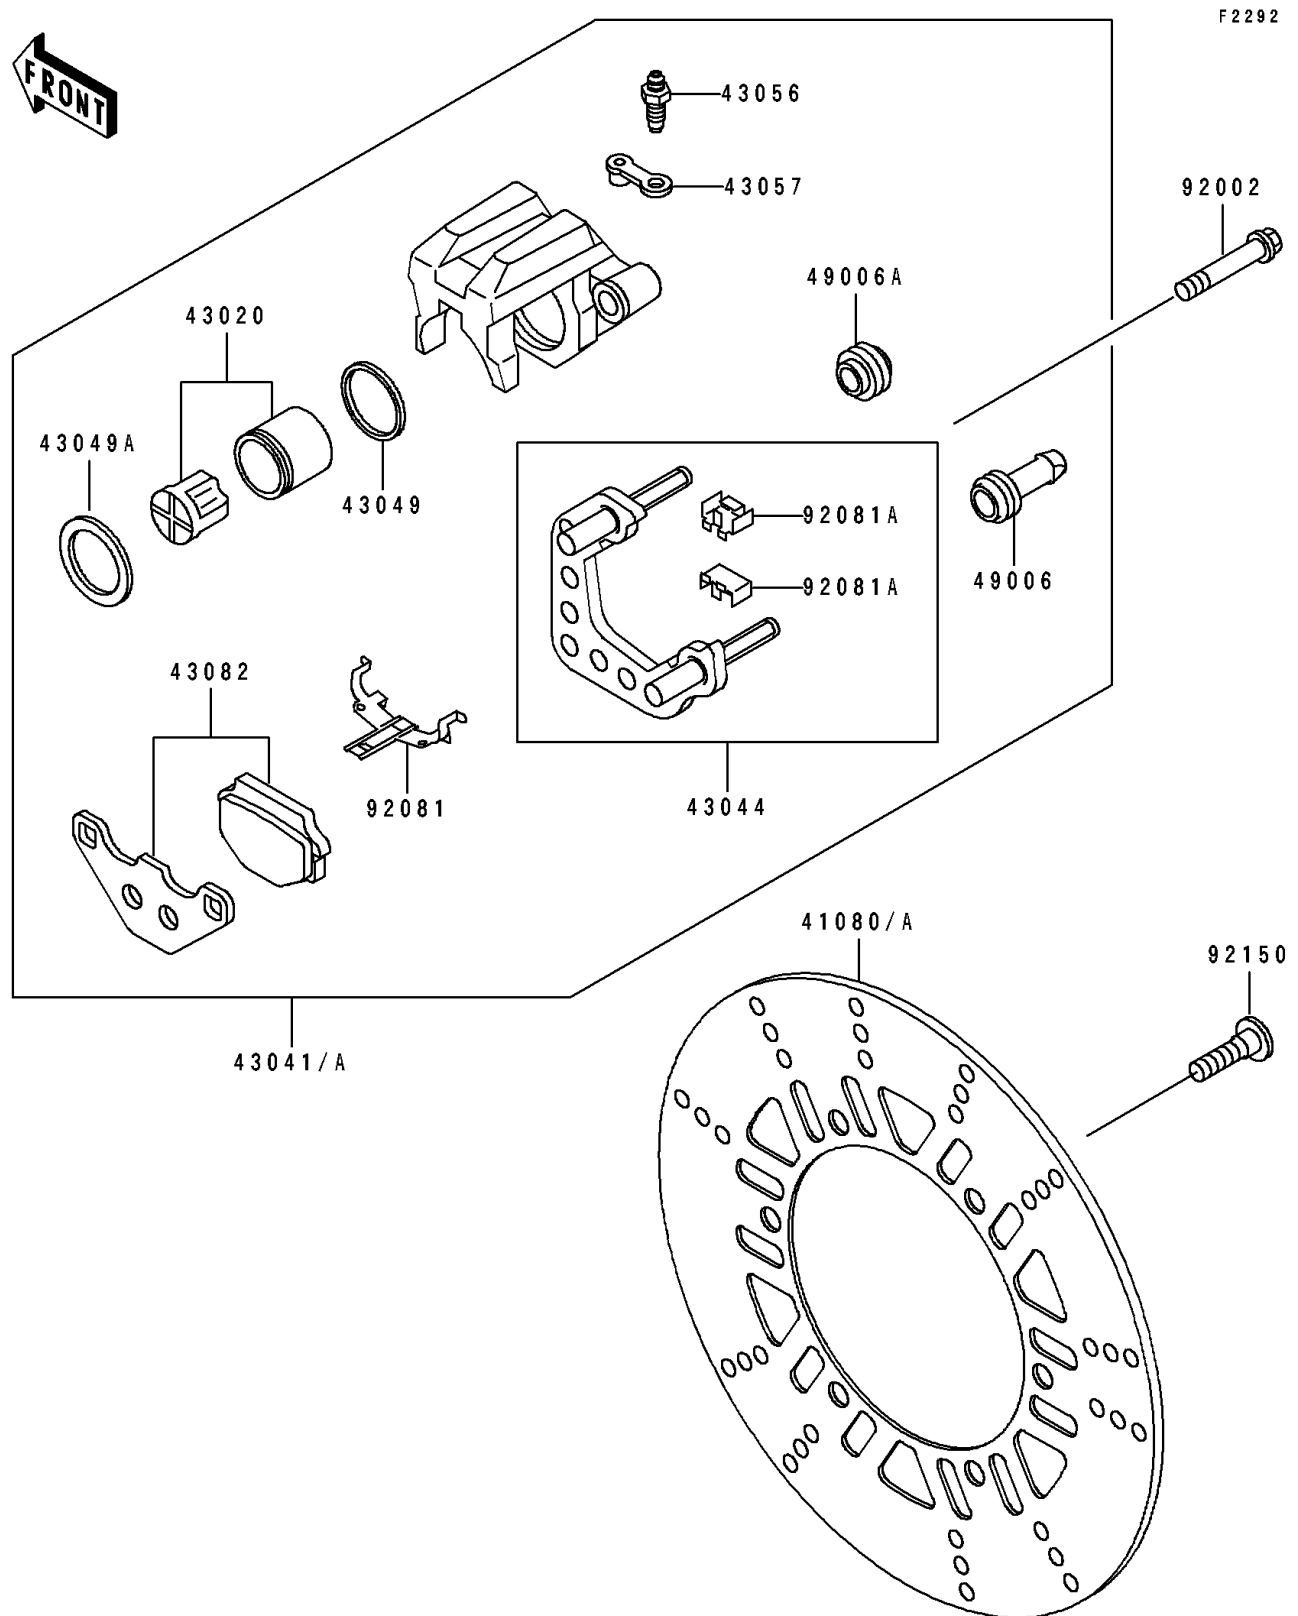

1993 Eliminator 250

PARTS DIAGRAM

Front Brake

1993 Eliminator 250

PARTS LIST

Front Brake

ITEM NAME

PART NUMBER

QUANTITY
