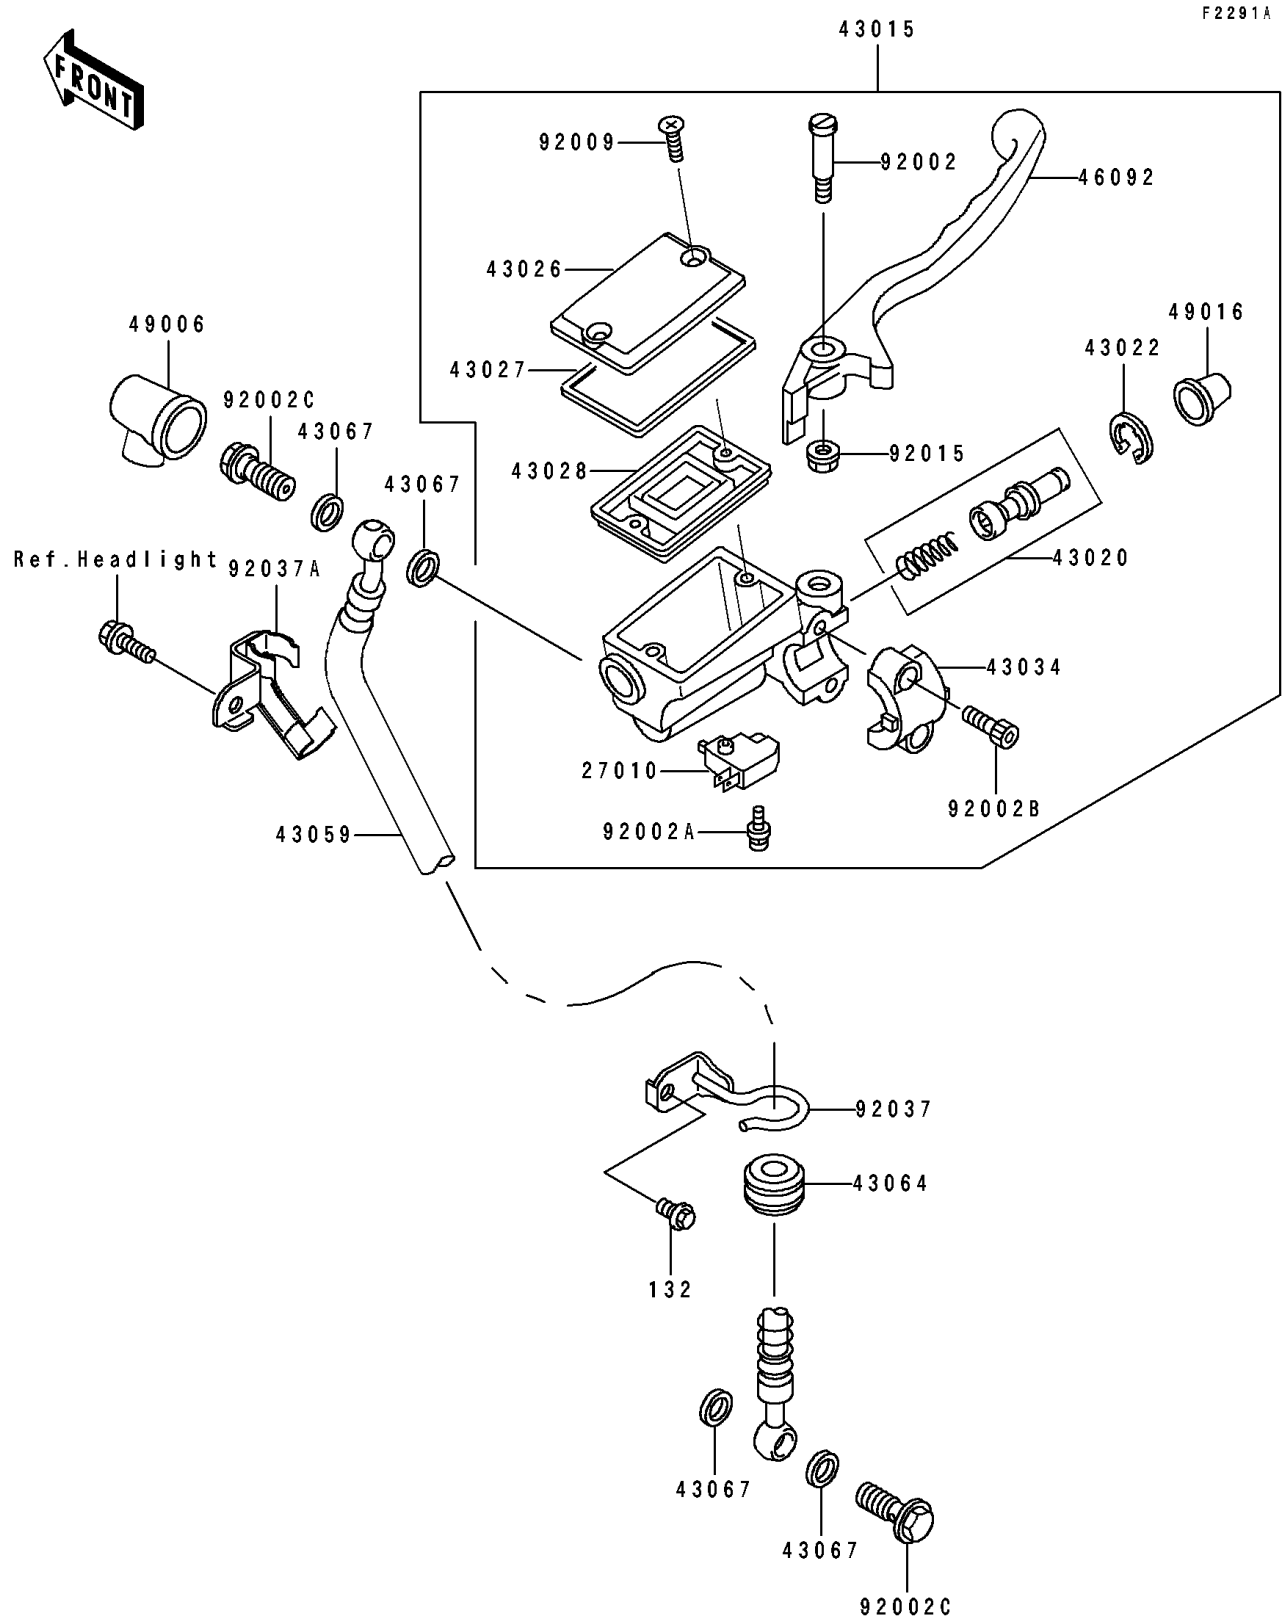

1993 Eliminator 250

PARTS DIAGRAM

Front Master Cylinder(EL250-E2/E3/E4)

1993 Eliminator 250

PARTS LIST

Front Master Cylinder(EL250-E2/E3/E4)

ITEM NAME

PART NUMBER

QUANTITY
