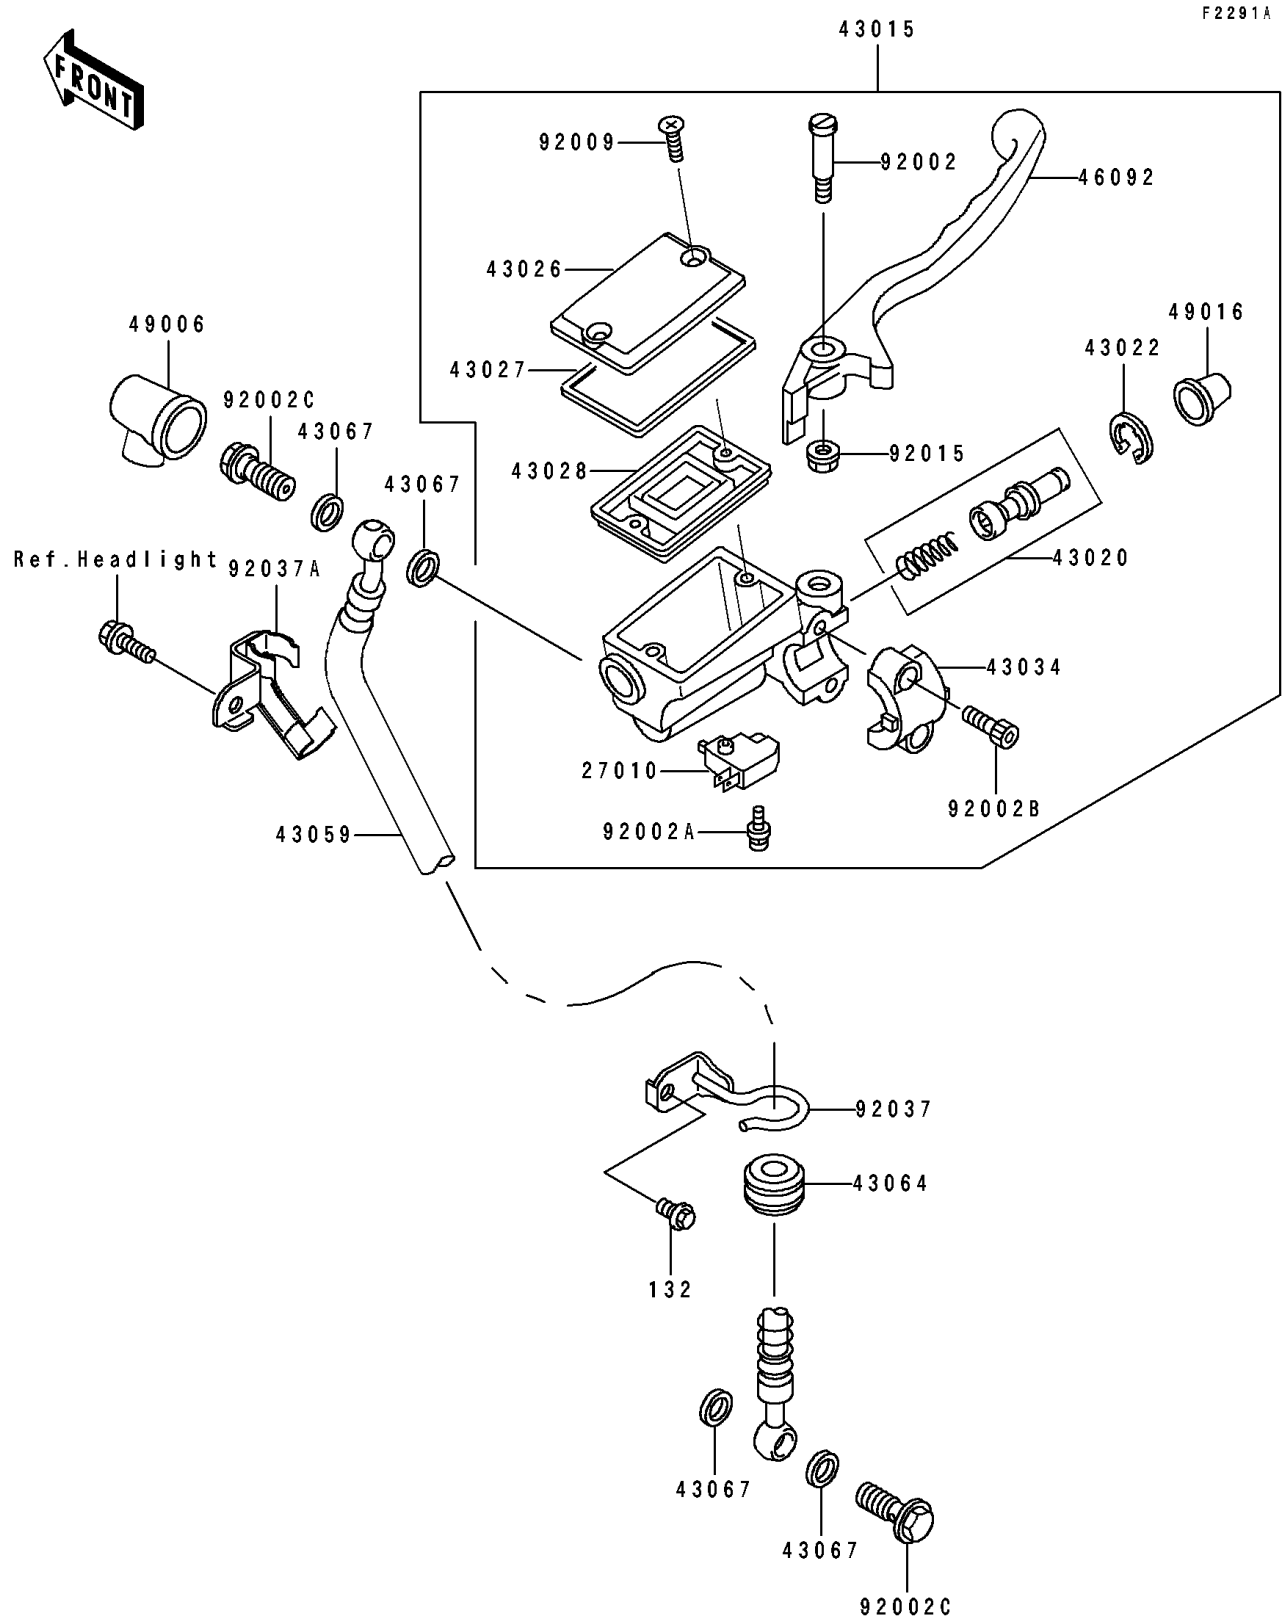

1994 Eliminator 250

PARTS DIAGRAM

Front Master Cylinder(EL250-E2/E3/E4)

1994 Eliminator 250

PARTS LIST

Front Master Cylinder(EL250-E2/E3/E4)

ITEM NAME

PART NUMBER

QUANTITY
