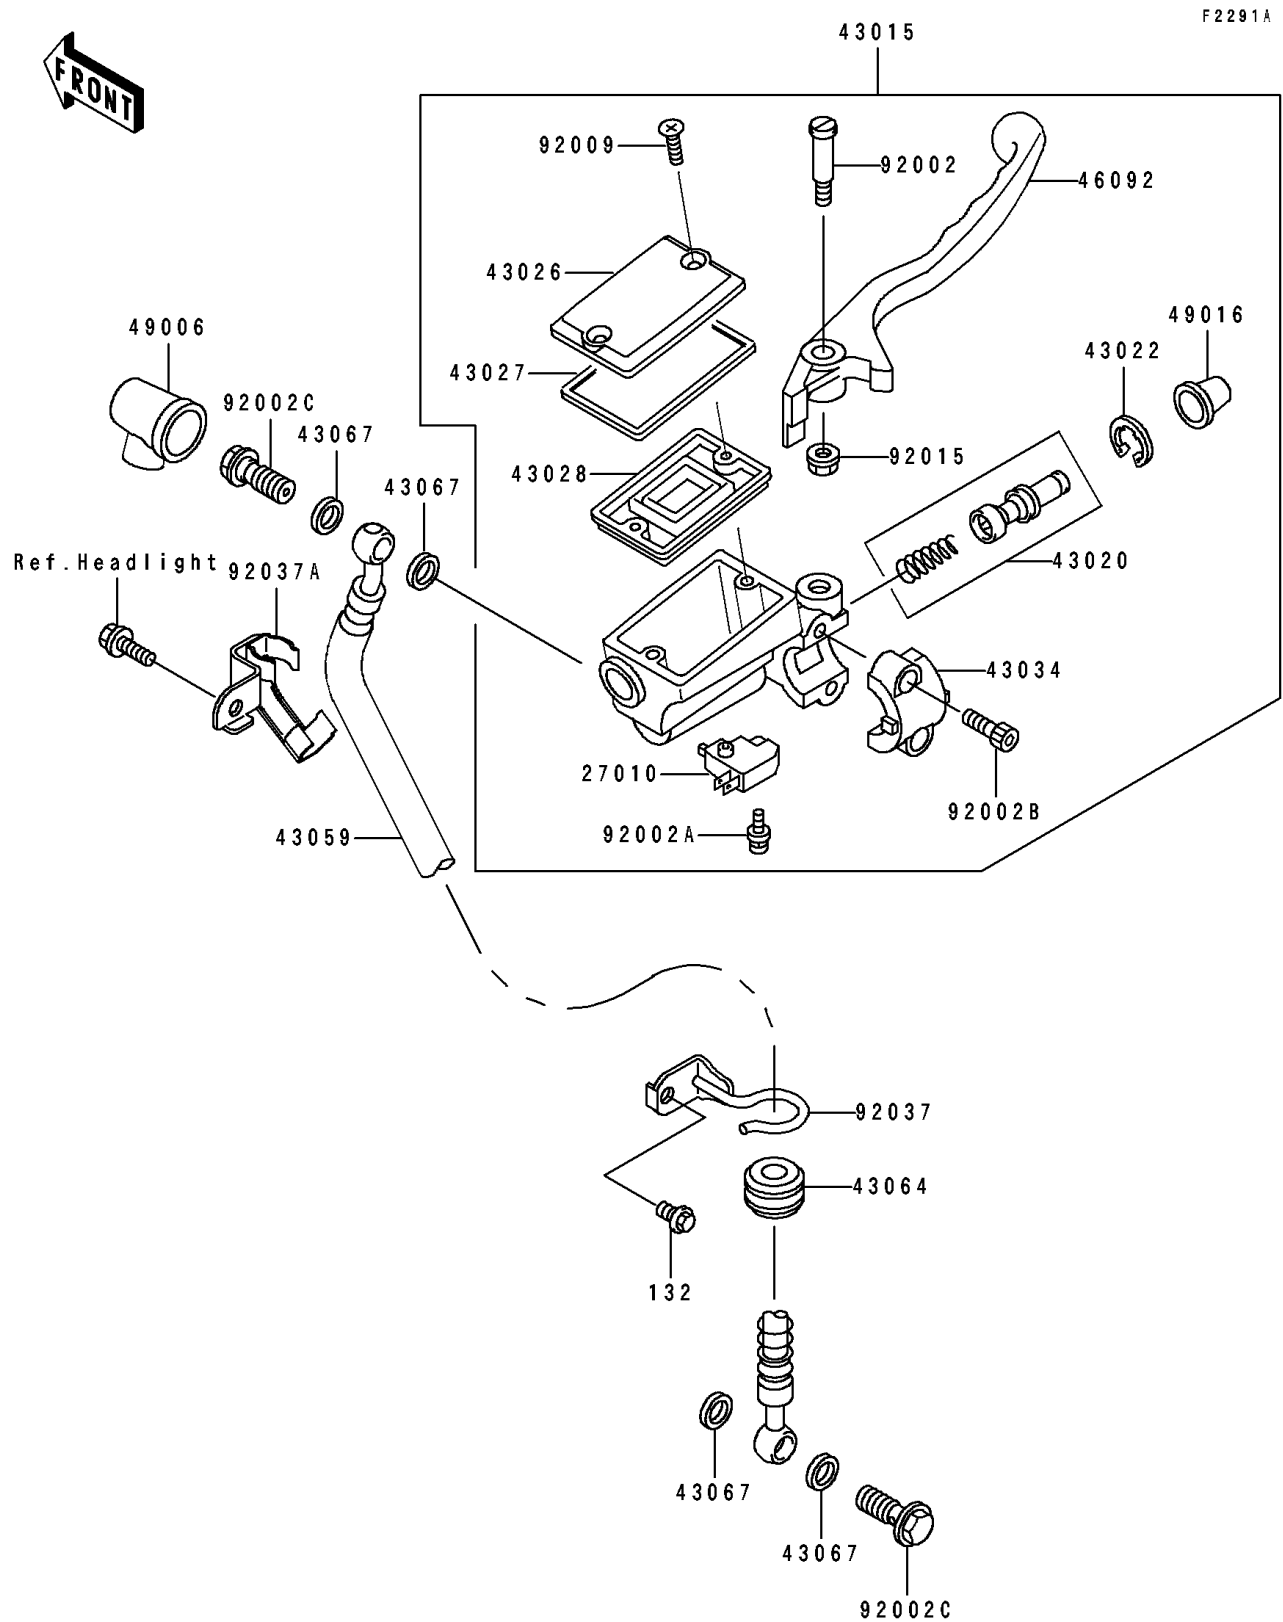

1994 Eliminator 250

PARTS DIAGRAM

Front Master Cylinder(EL250-E2/E3/E4)

1994 Eliminator 250

PARTS LIST

Front Master Cylinder(EL250-E2/E3/E4)

ITEM NAME

PART NUMBER

QUANTITY
