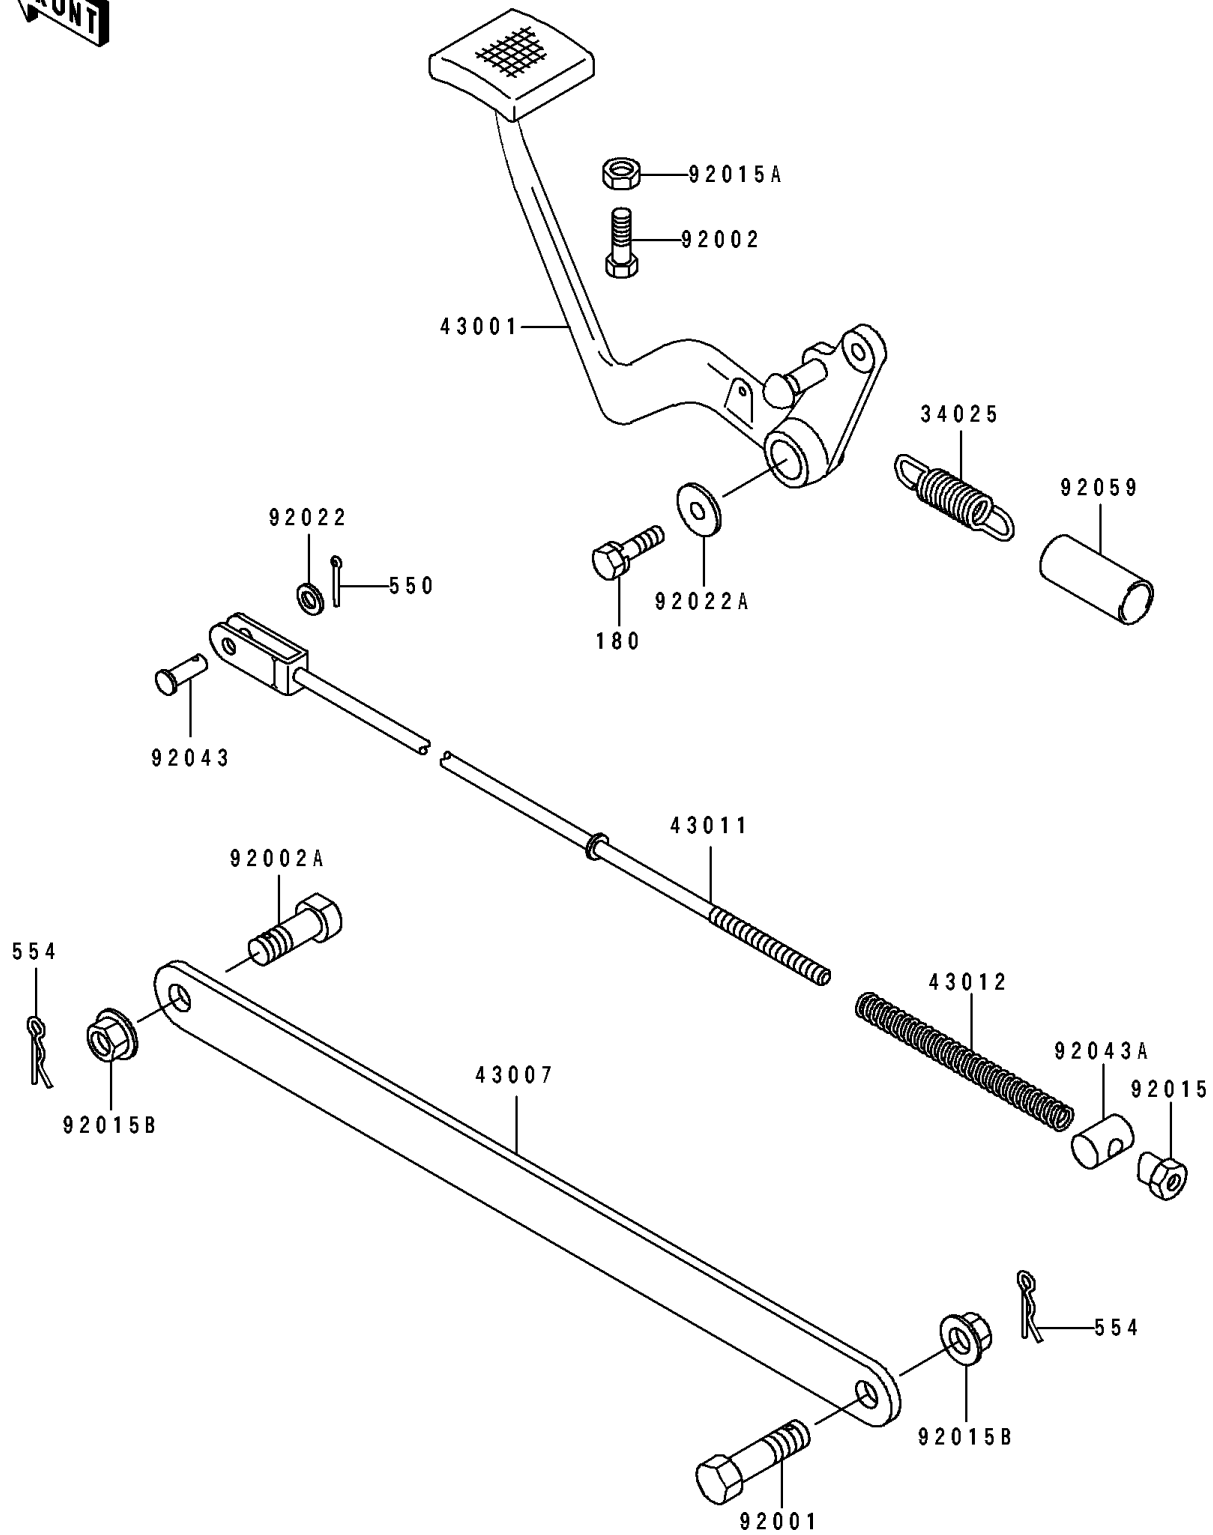

1994 Eliminator 250

PARTS DIAGRAM

Brake Pedal/Torque Link

F2260

1994 Eliminator 250

PARTS LIST

Brake Pedal/Torque Link

ITEM NAME

PART NUMBER

QUANTITY
