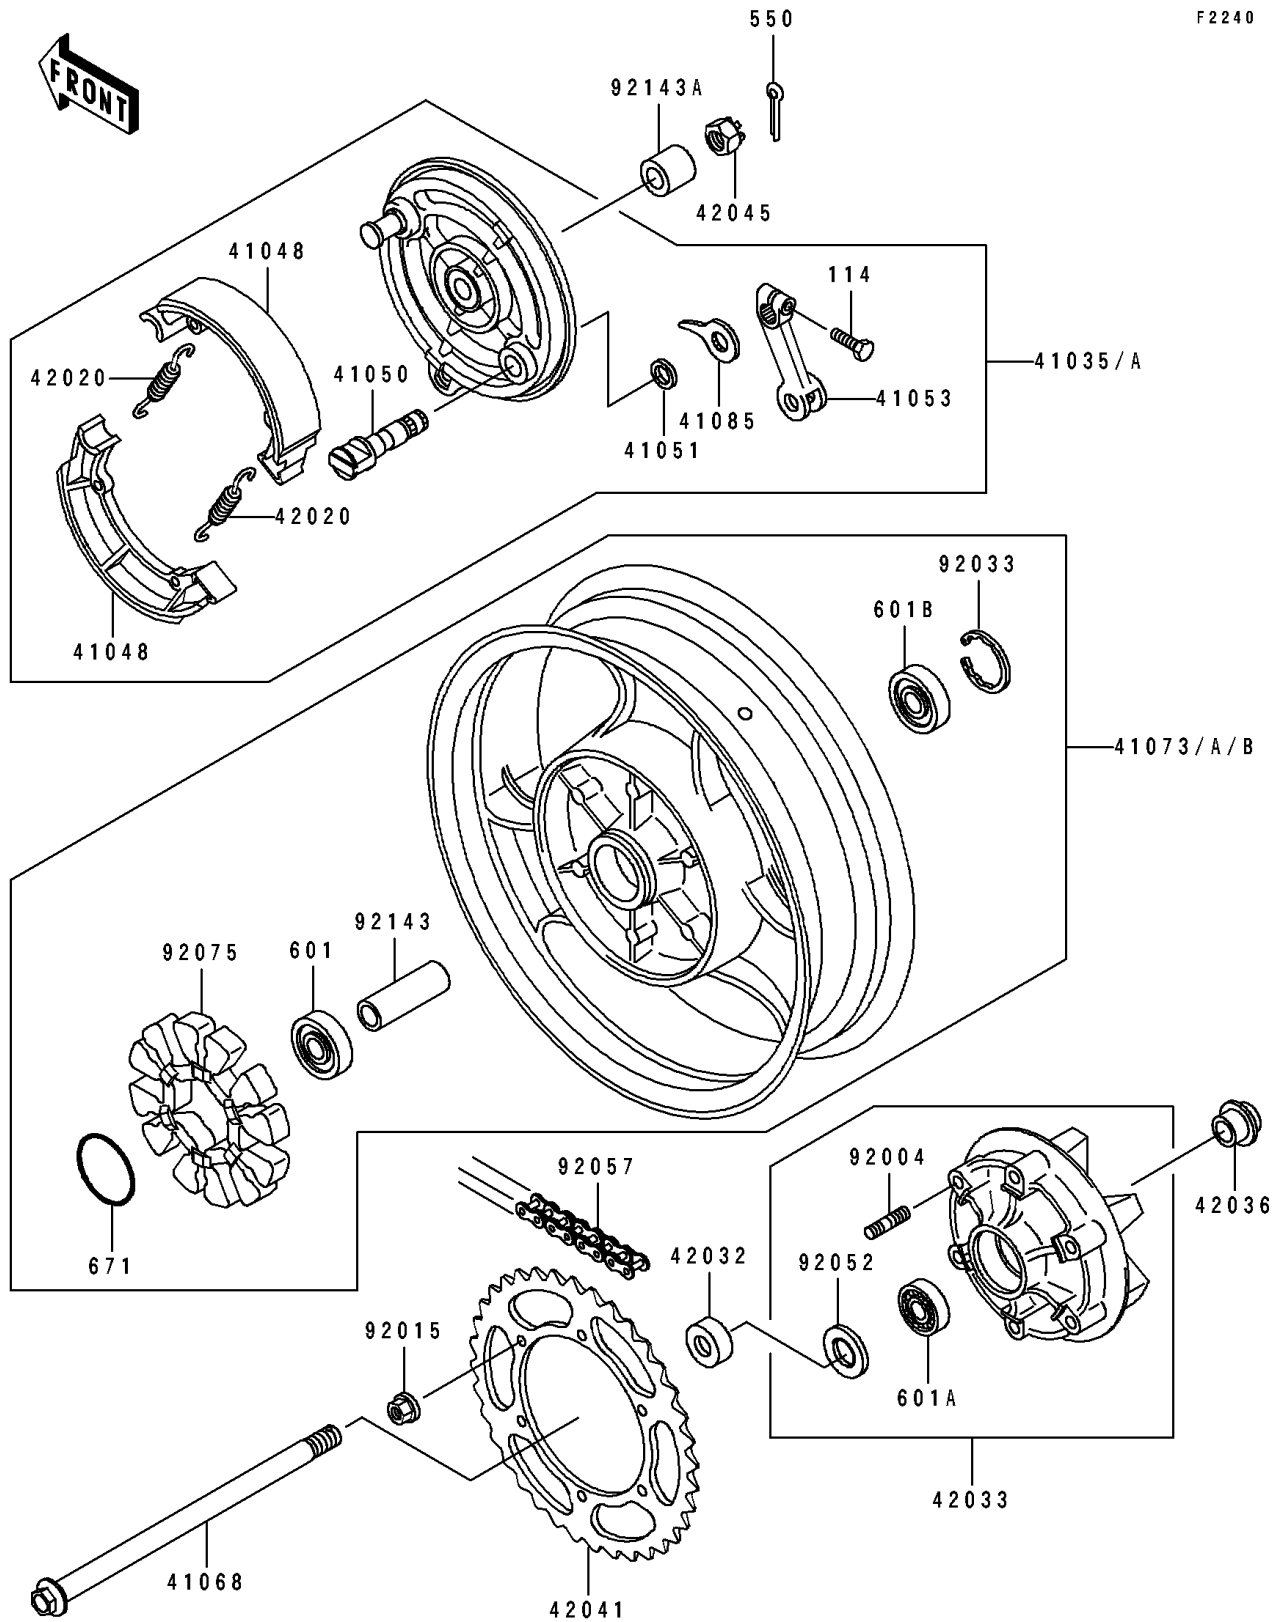

1994 Eliminator 250

PARTS DIAGRAM

Rear Wheel/Chain

F2240

1994 Eliminator 250

PARTS LIST

Rear Wheel/Chain

ITEM NAME

PART NUMBER

QUANTITY
