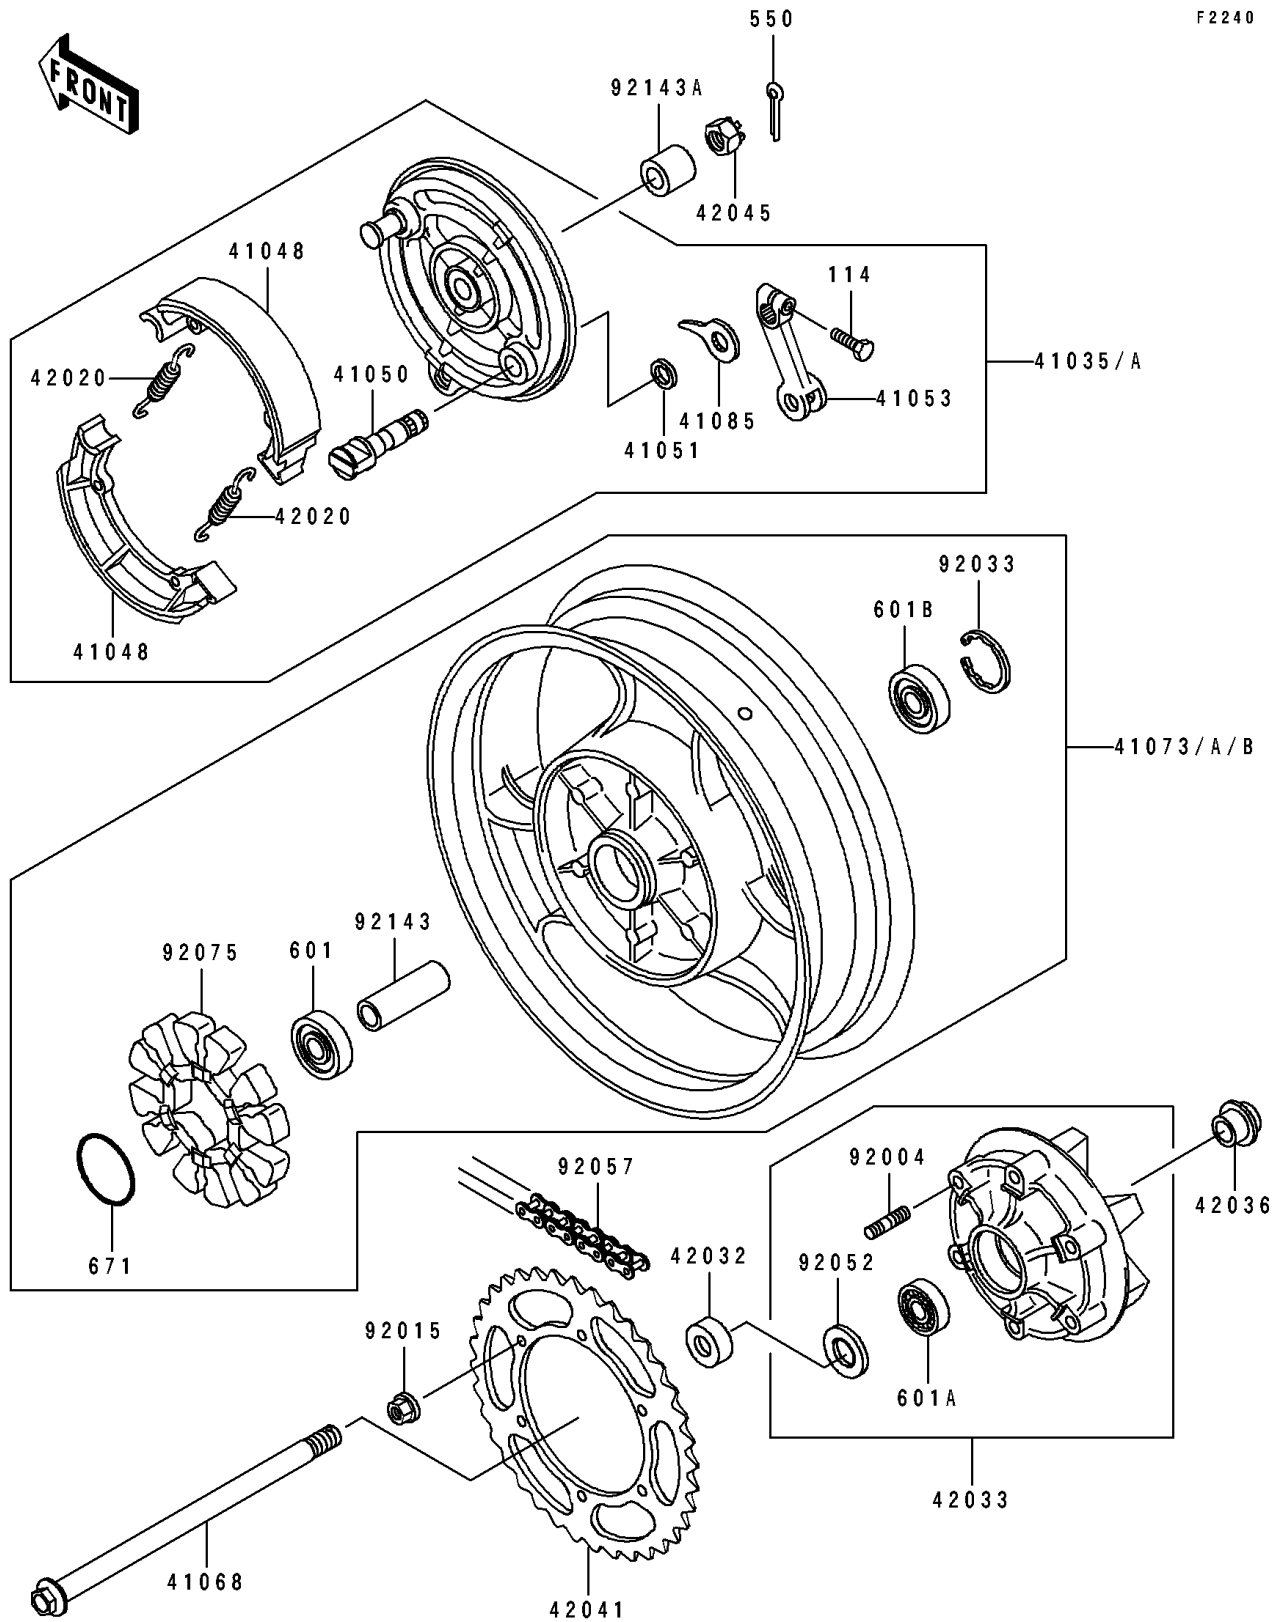

1993 Eliminator 250

PARTS DIAGRAM

Rear Wheel/Chain

1993 Eliminator 250

PARTS LIST

Rear Wheel/Chain

ITEM NAME

PART NUMBER

QUANTITY
