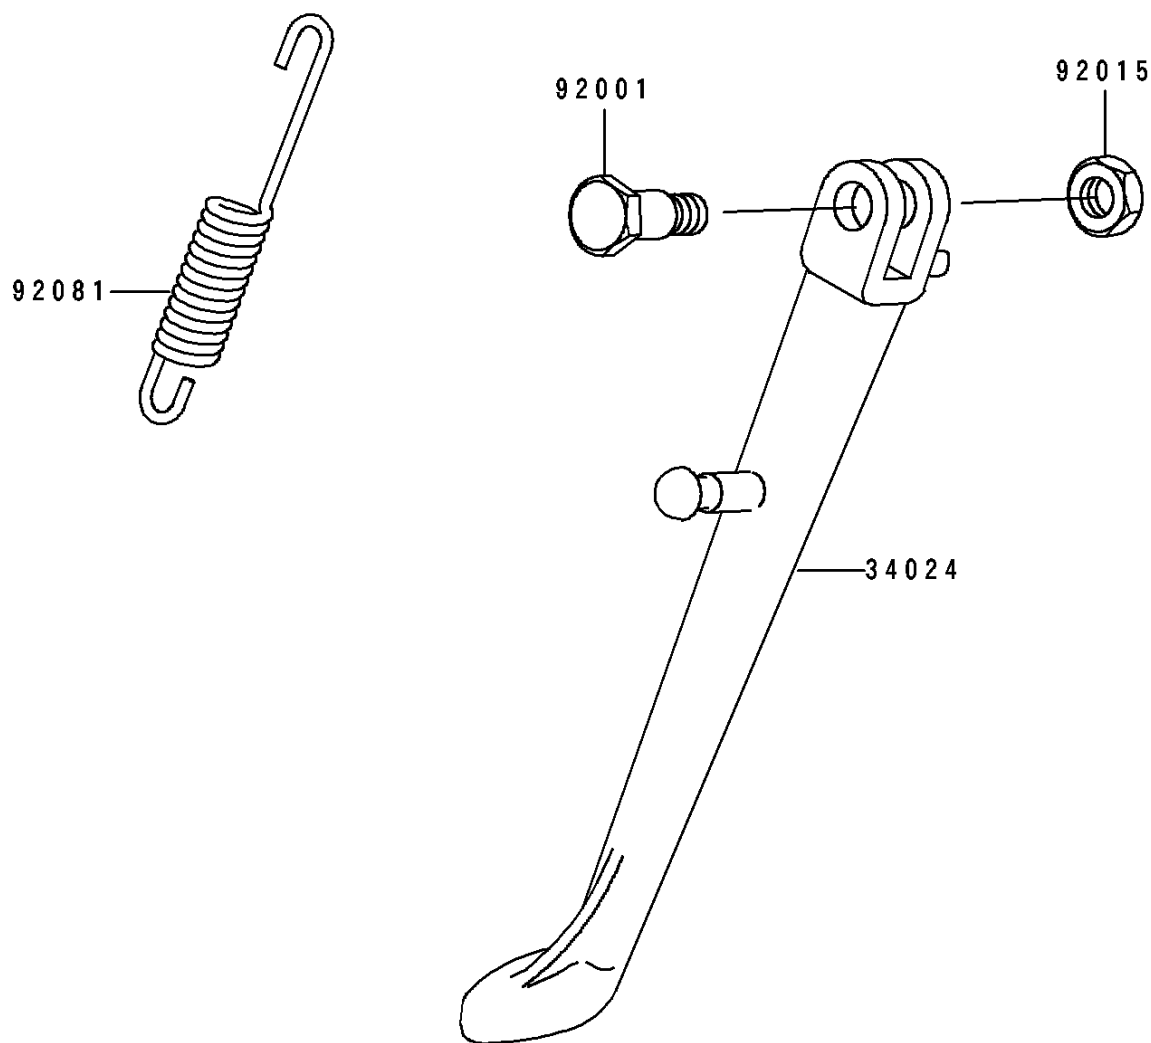

1993 Eliminator 250

PARTS DIAGRAM

Stand(s)

F2190

1993 Eliminator 250

PARTS LIST

Stand(s)

ITEM NAME

PART NUMBER

QUANTITY
