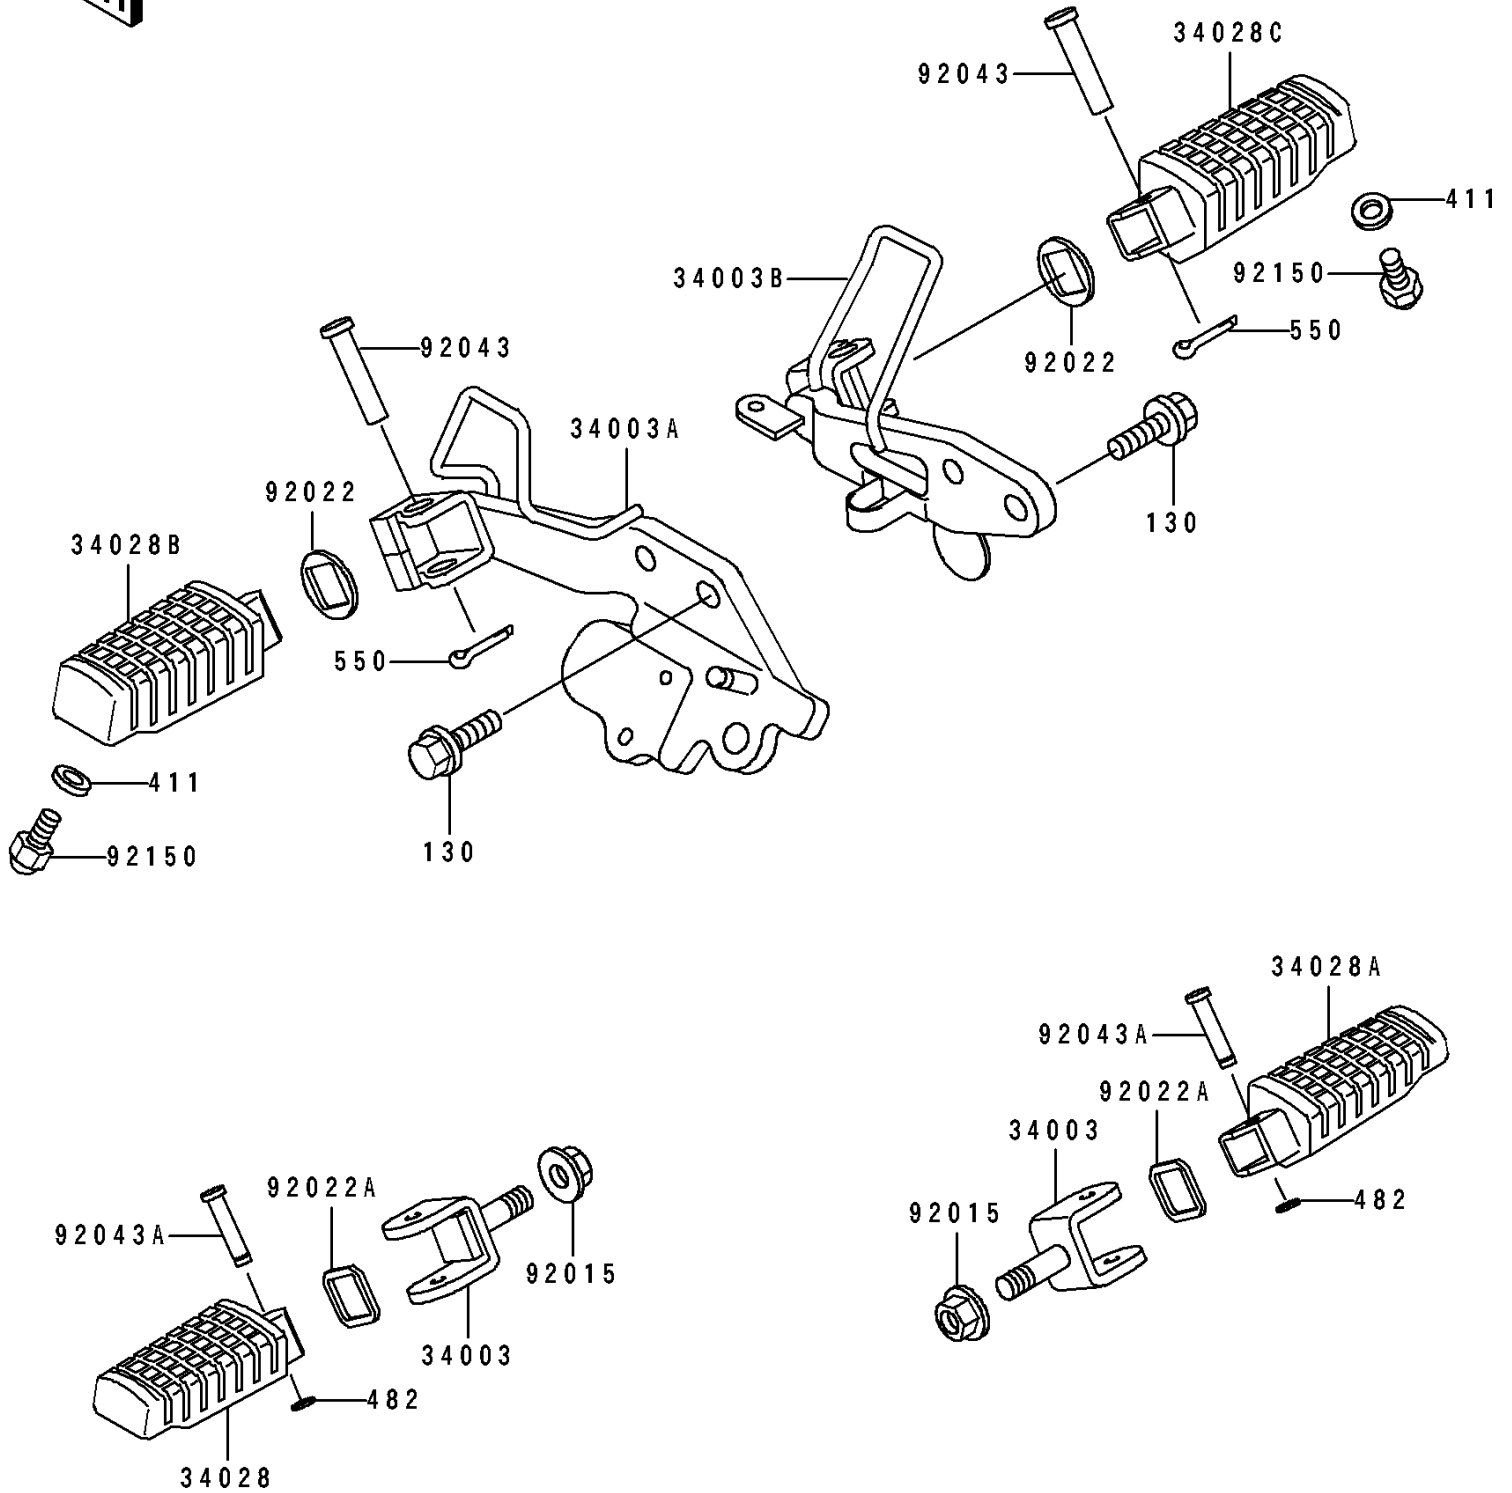

1994 Eliminator 250

PARTS DIAGRAM

Footrests

F 2160