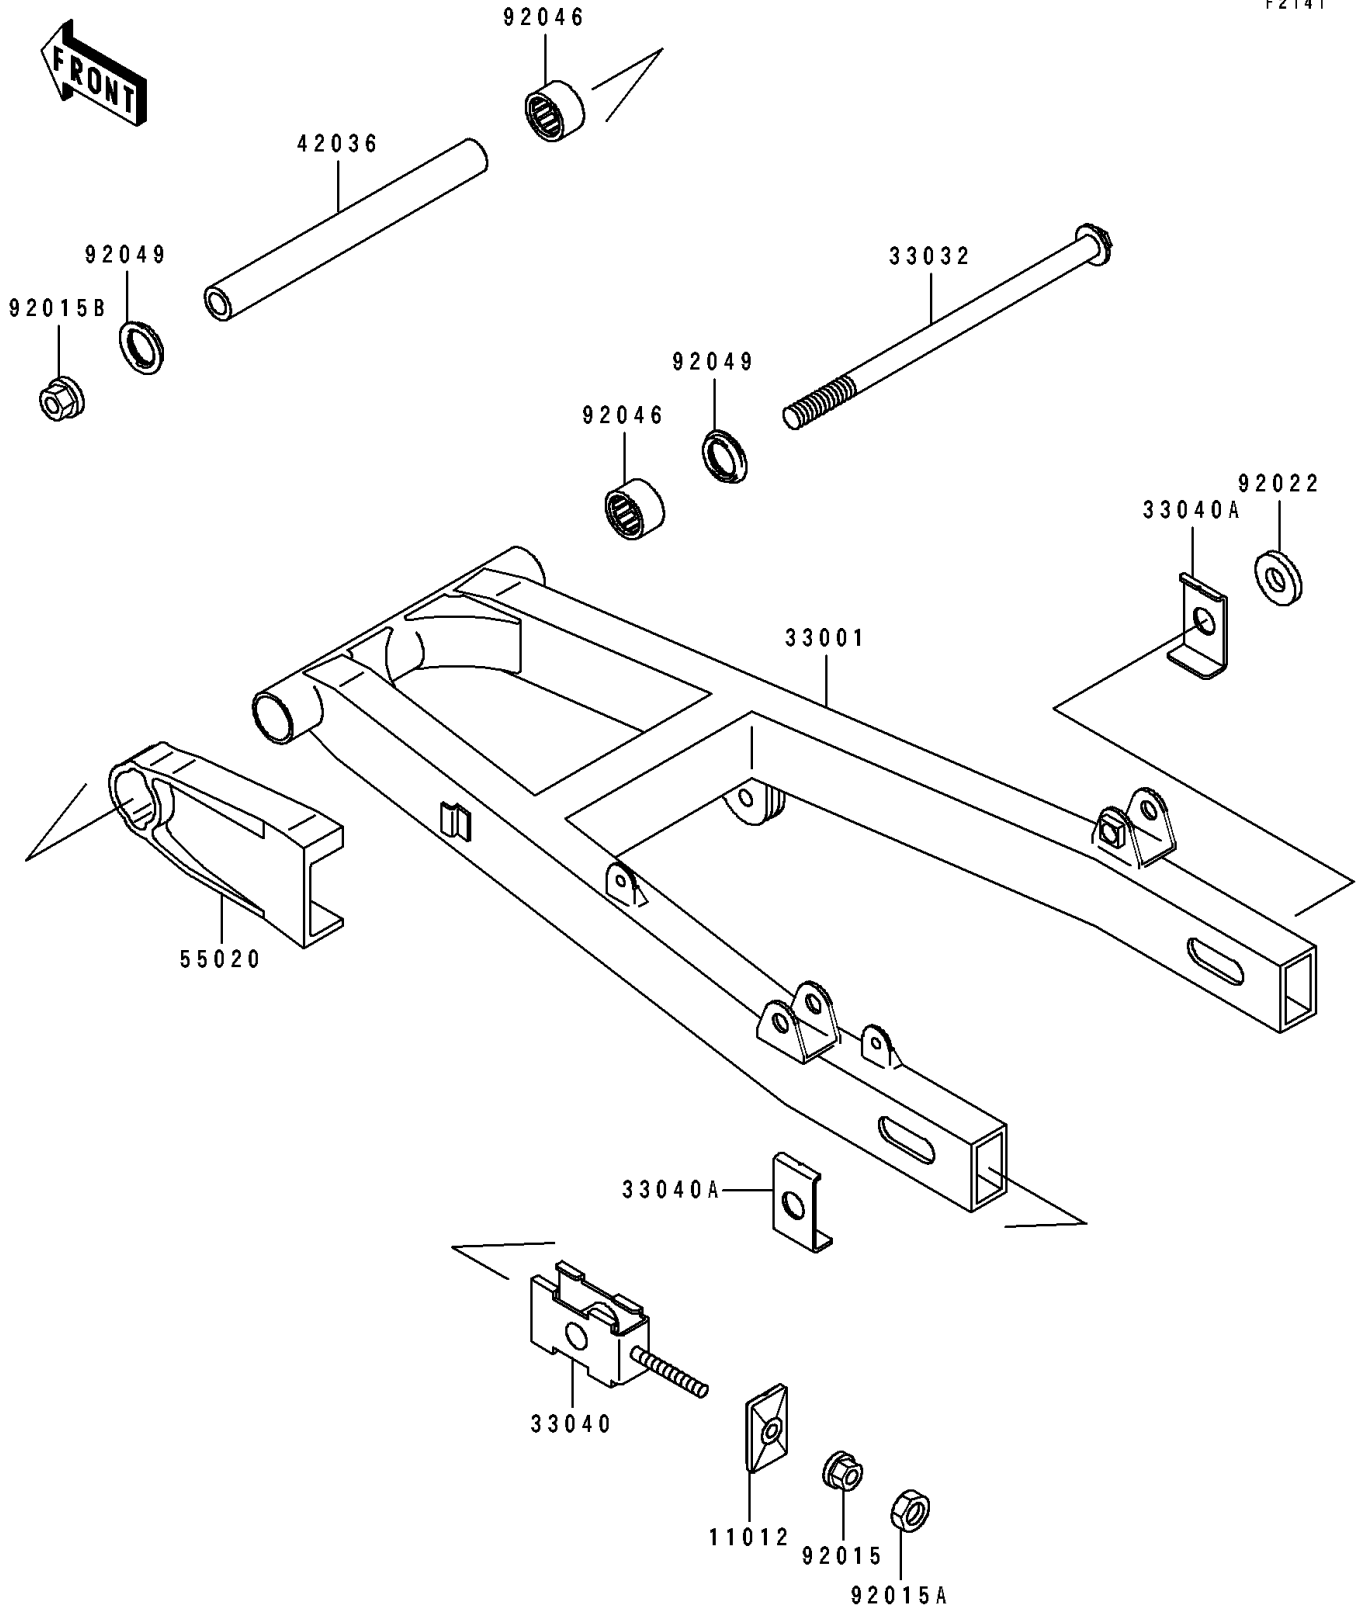

1993 Eliminator 250

PARTS DIAGRAM

Swingarm

F2141

1993 Eliminator 250

PARTS LIST

Swingarm

ITEM NAME

PART NUMBER

QUANTITY
