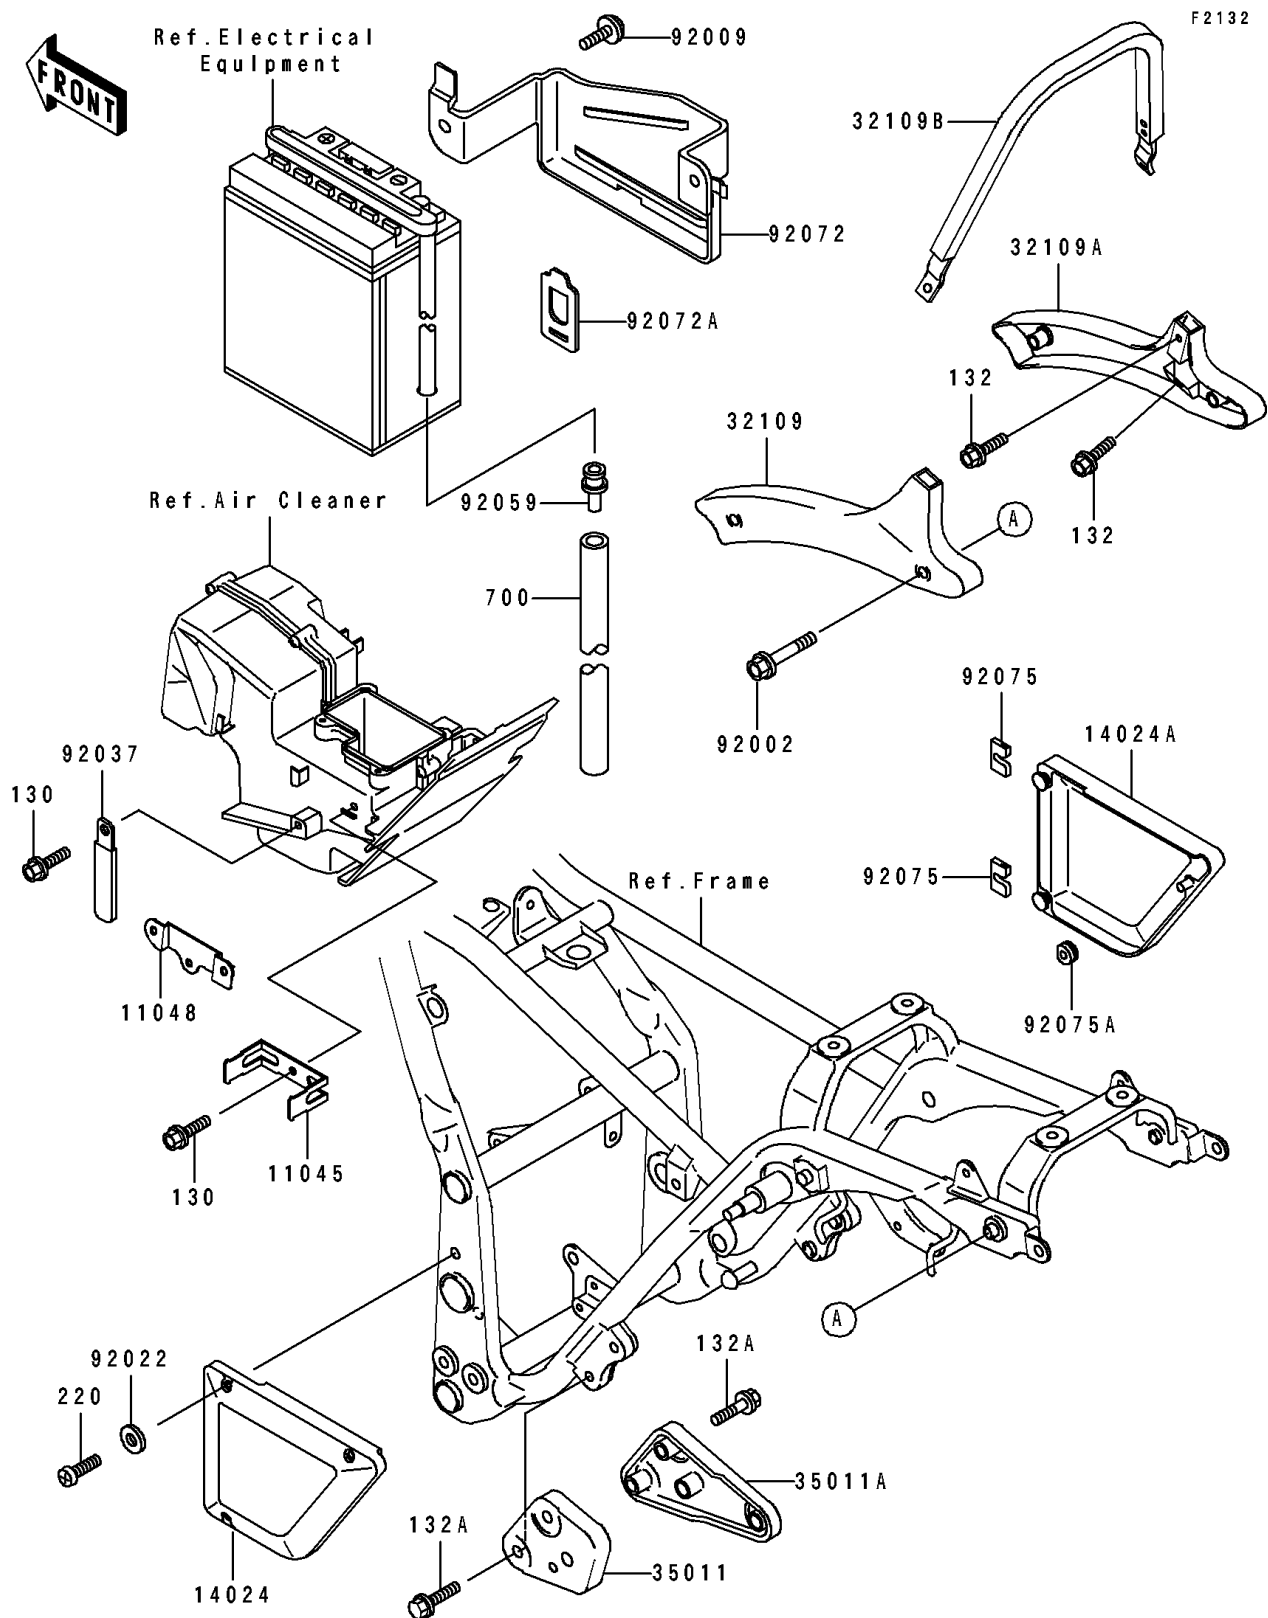

1994 Eliminator 250

PARTS DIAGRAM

Battery Case

1994 Eliminator 250

PARTS LIST

Battery Case

ITEM NAME

PART NUMBER

QUANTITY
