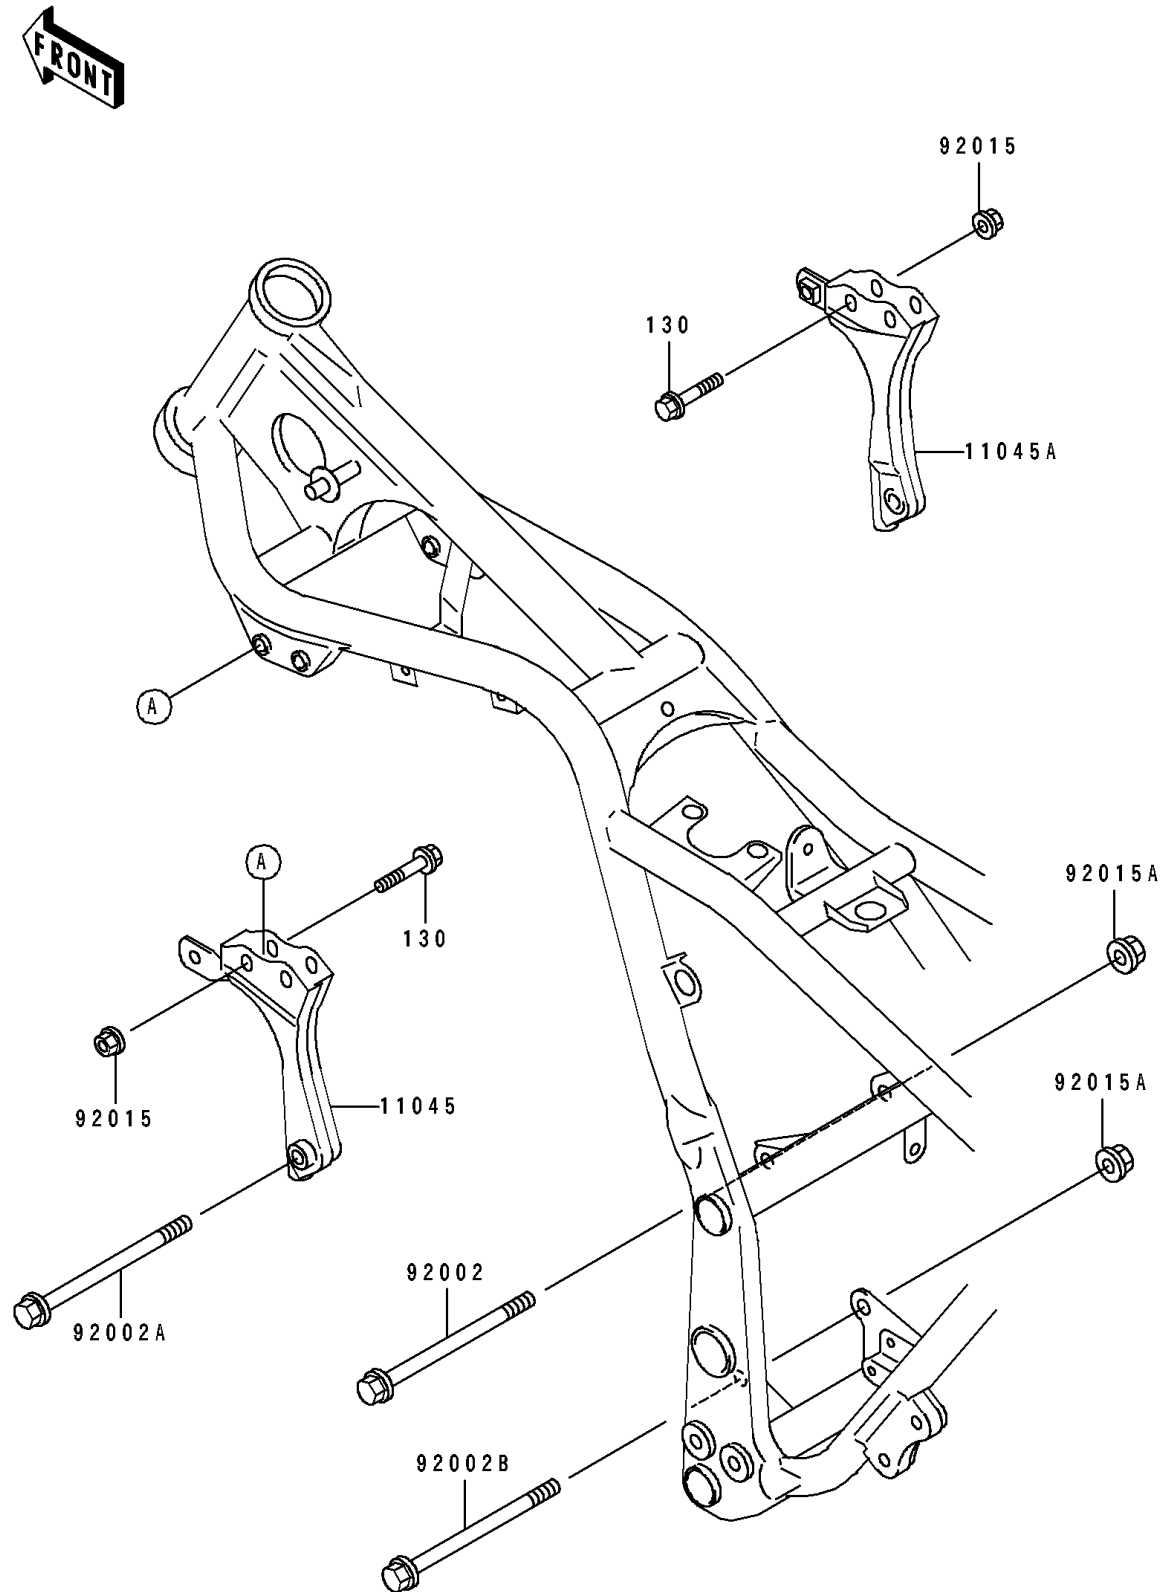

1994 Eliminator 250

PARTS DIAGRAM

Frame Fittings

F 2 1 3 1

1994 Eliminator 250

PARTS LIST

Frame Fittings

ITEM NAME	PART NUMBER	QUANTITY
-----------	-------------	----------
