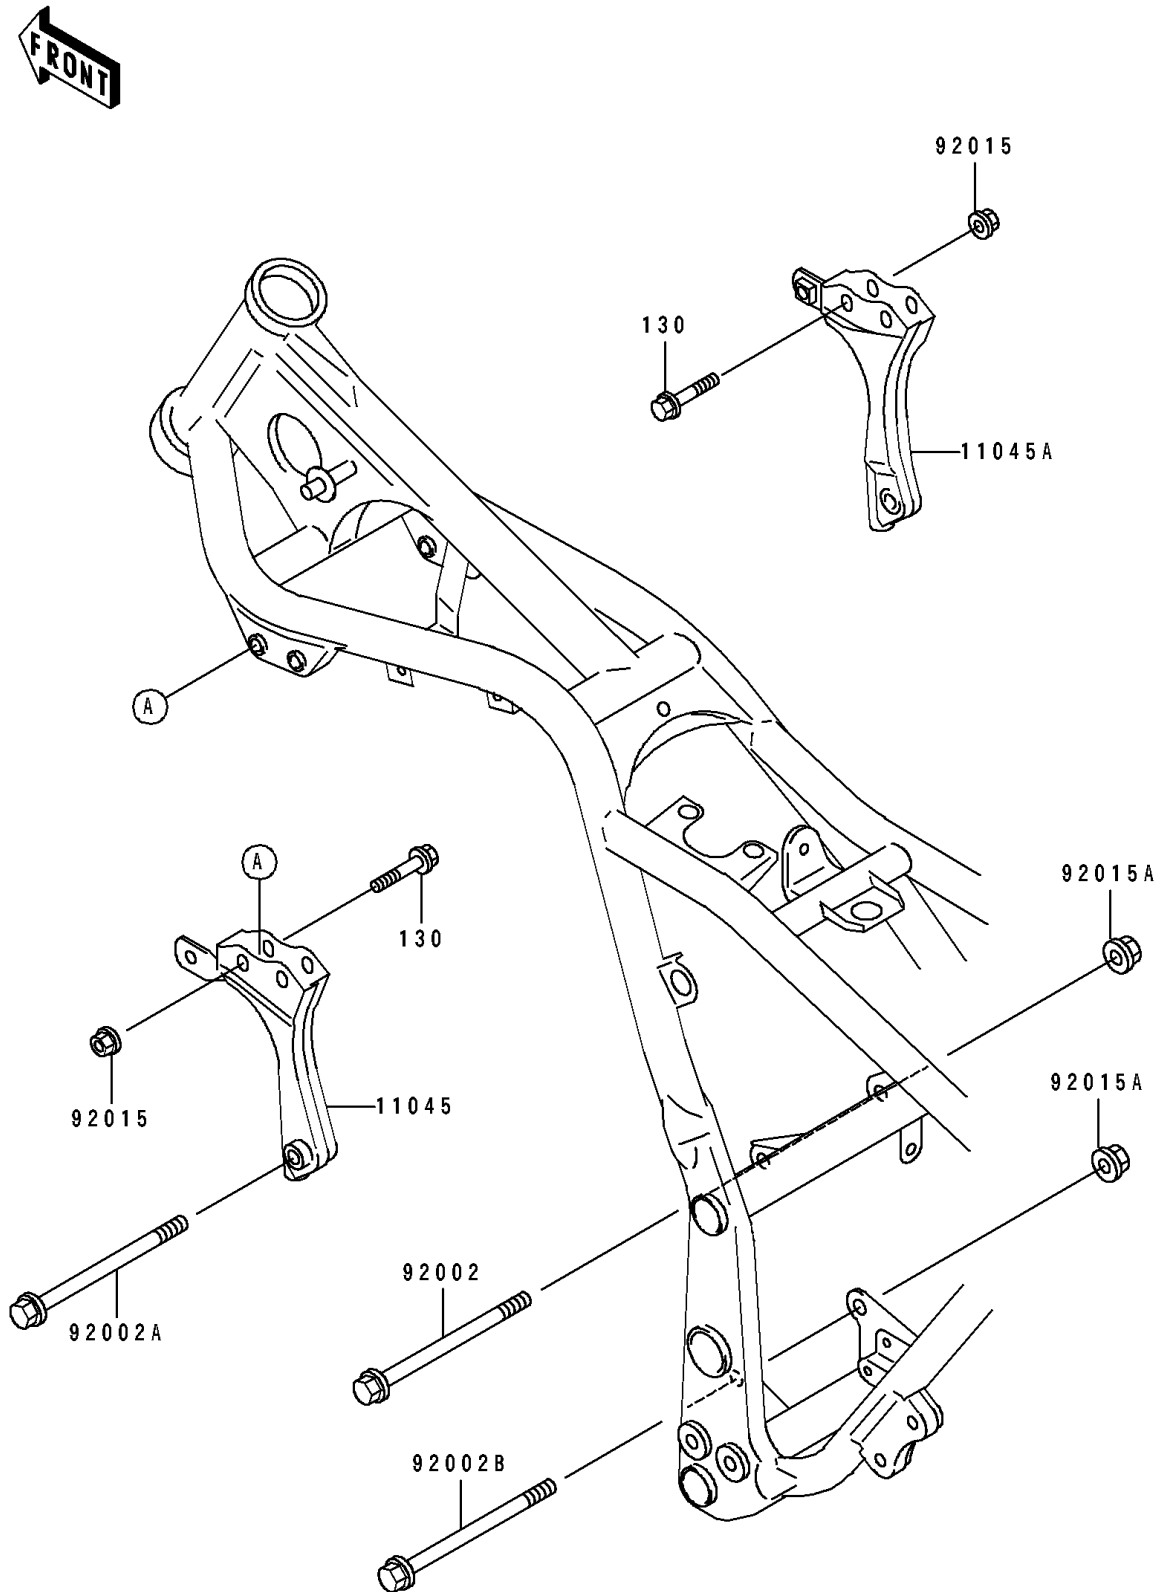

1993 Eliminator 250

PARTS DIAGRAM

Frame Fittings

F 2 1 3 1

1993 Eliminator 250

PARTS LIST Frame Fittings

ITEM NAME	PART NUMBER	QUANTITY
-----------	-------------	----------
