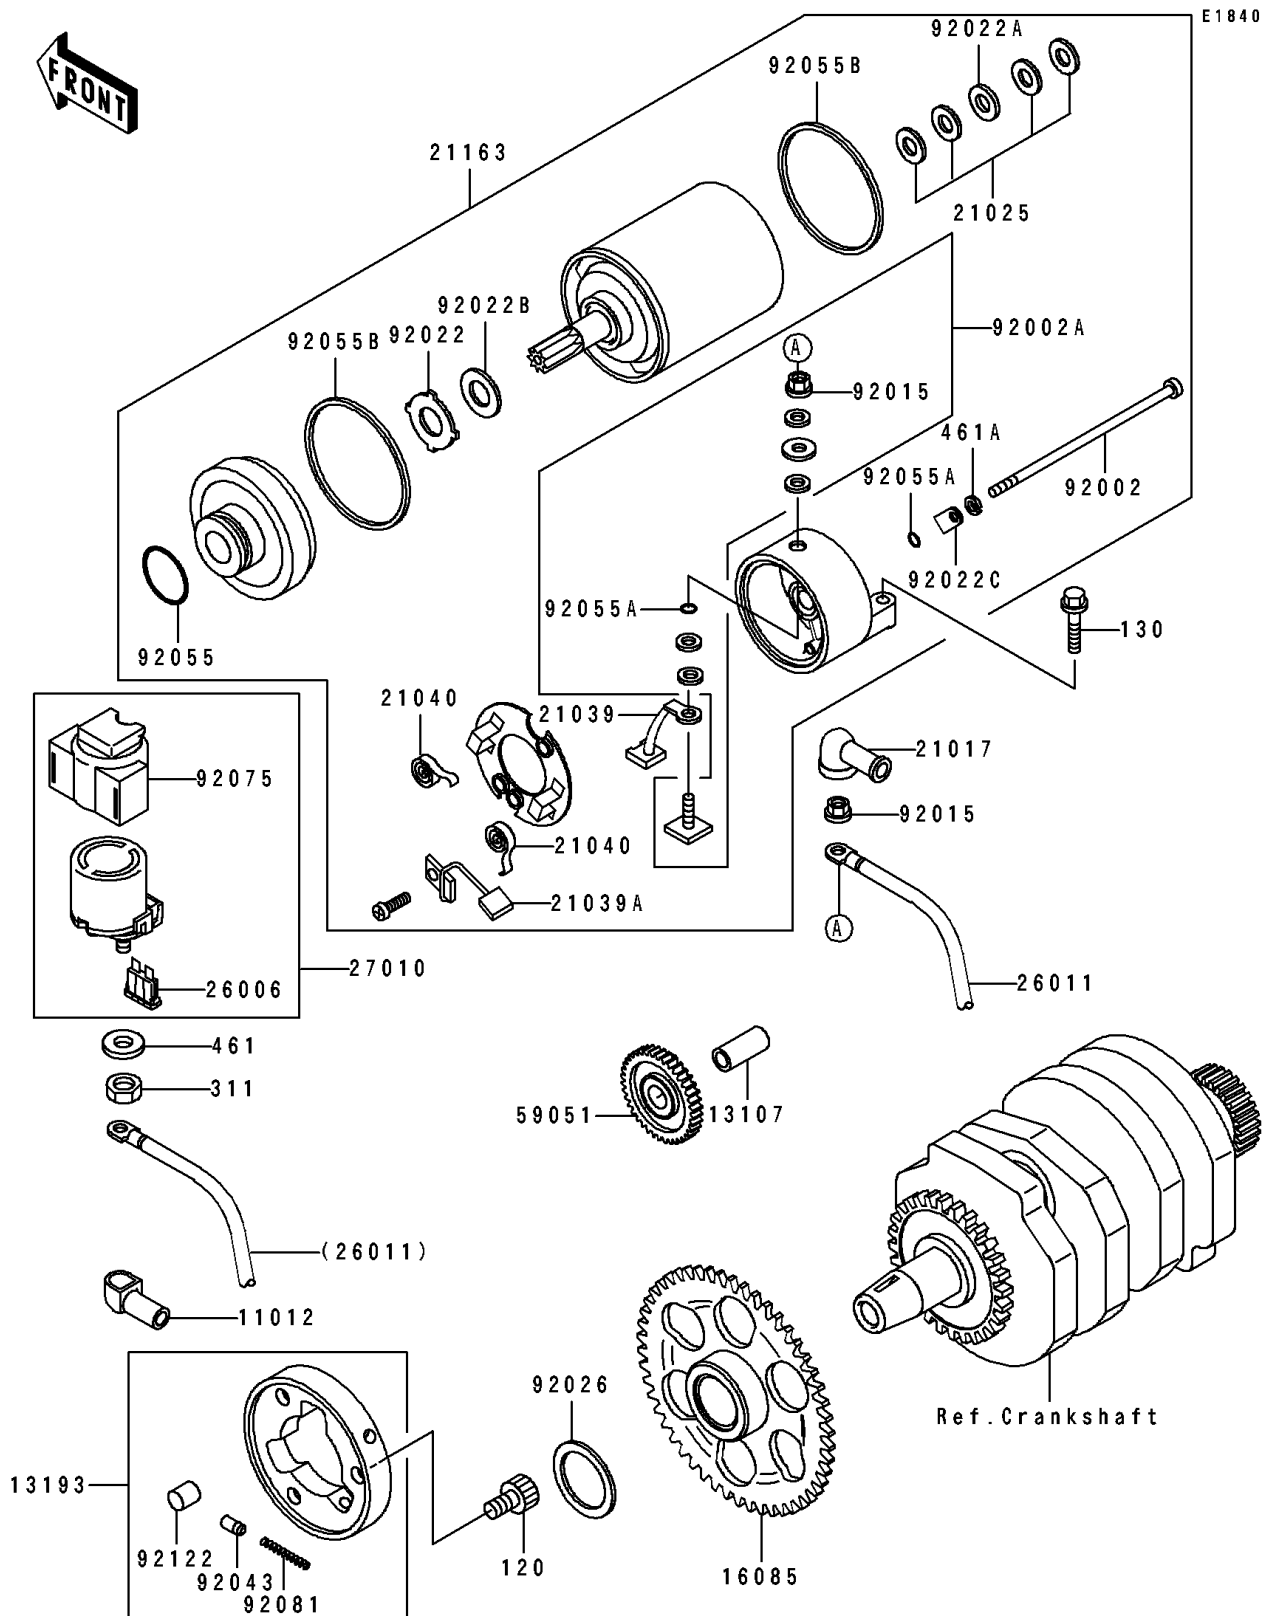

1994 Eliminator 250

PARTS DIAGRAM

Starter Motor

1994 Eliminator 250

PARTS LIST

Starter Motor

ITEM NAME

PART NUMBER

QUANTITY
