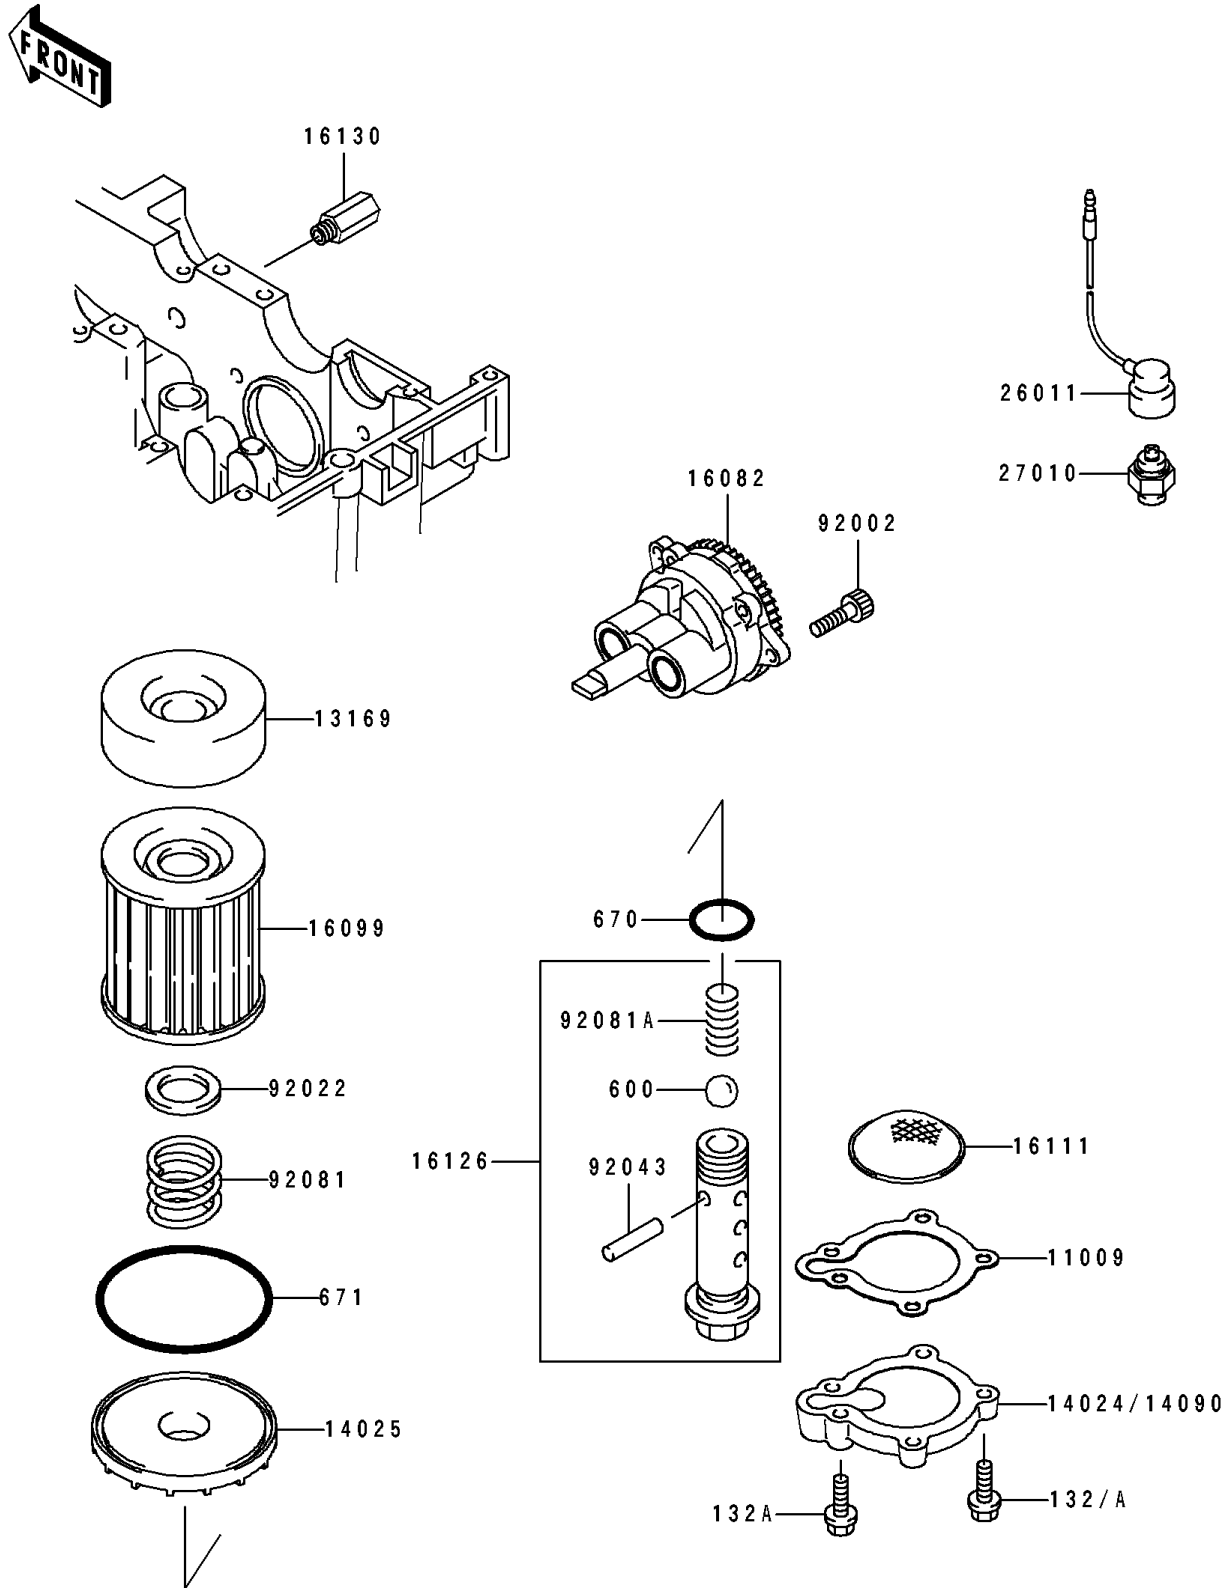

1994 Eliminator 250

PARTS DIAGRAM

Oil Pump/Oil Filter

E1710

1994 Eliminator 250

PARTS LIST

Oil Pump/Oil Filter

ITEM NAME	PART NUMBER	QUANTITY
-----------	-------------	----------
