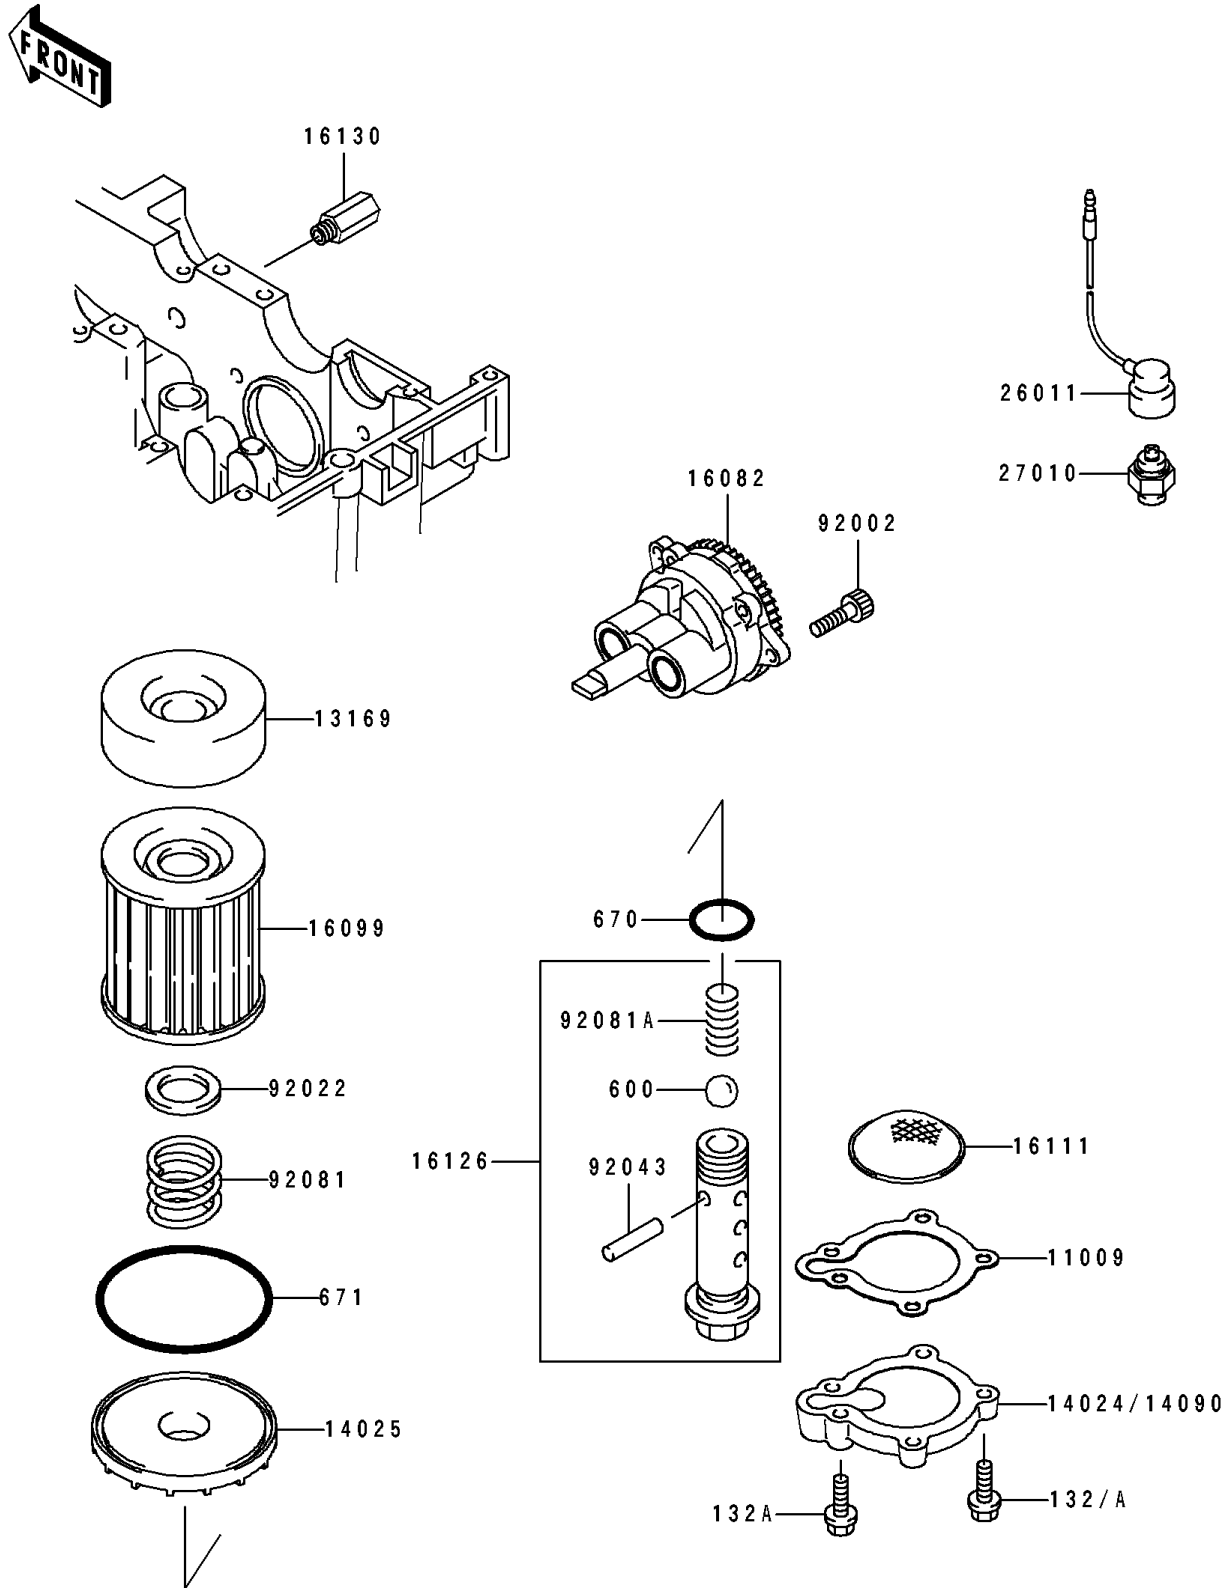

1993 Eliminator 250

PARTS DIAGRAM

Oil Pump/Oil Filter

E1710

1993 Eliminator 250

PARTS LIST

Oil Pump/Oil Filter

ITEM NAME

PART NUMBER

QUANTITY
