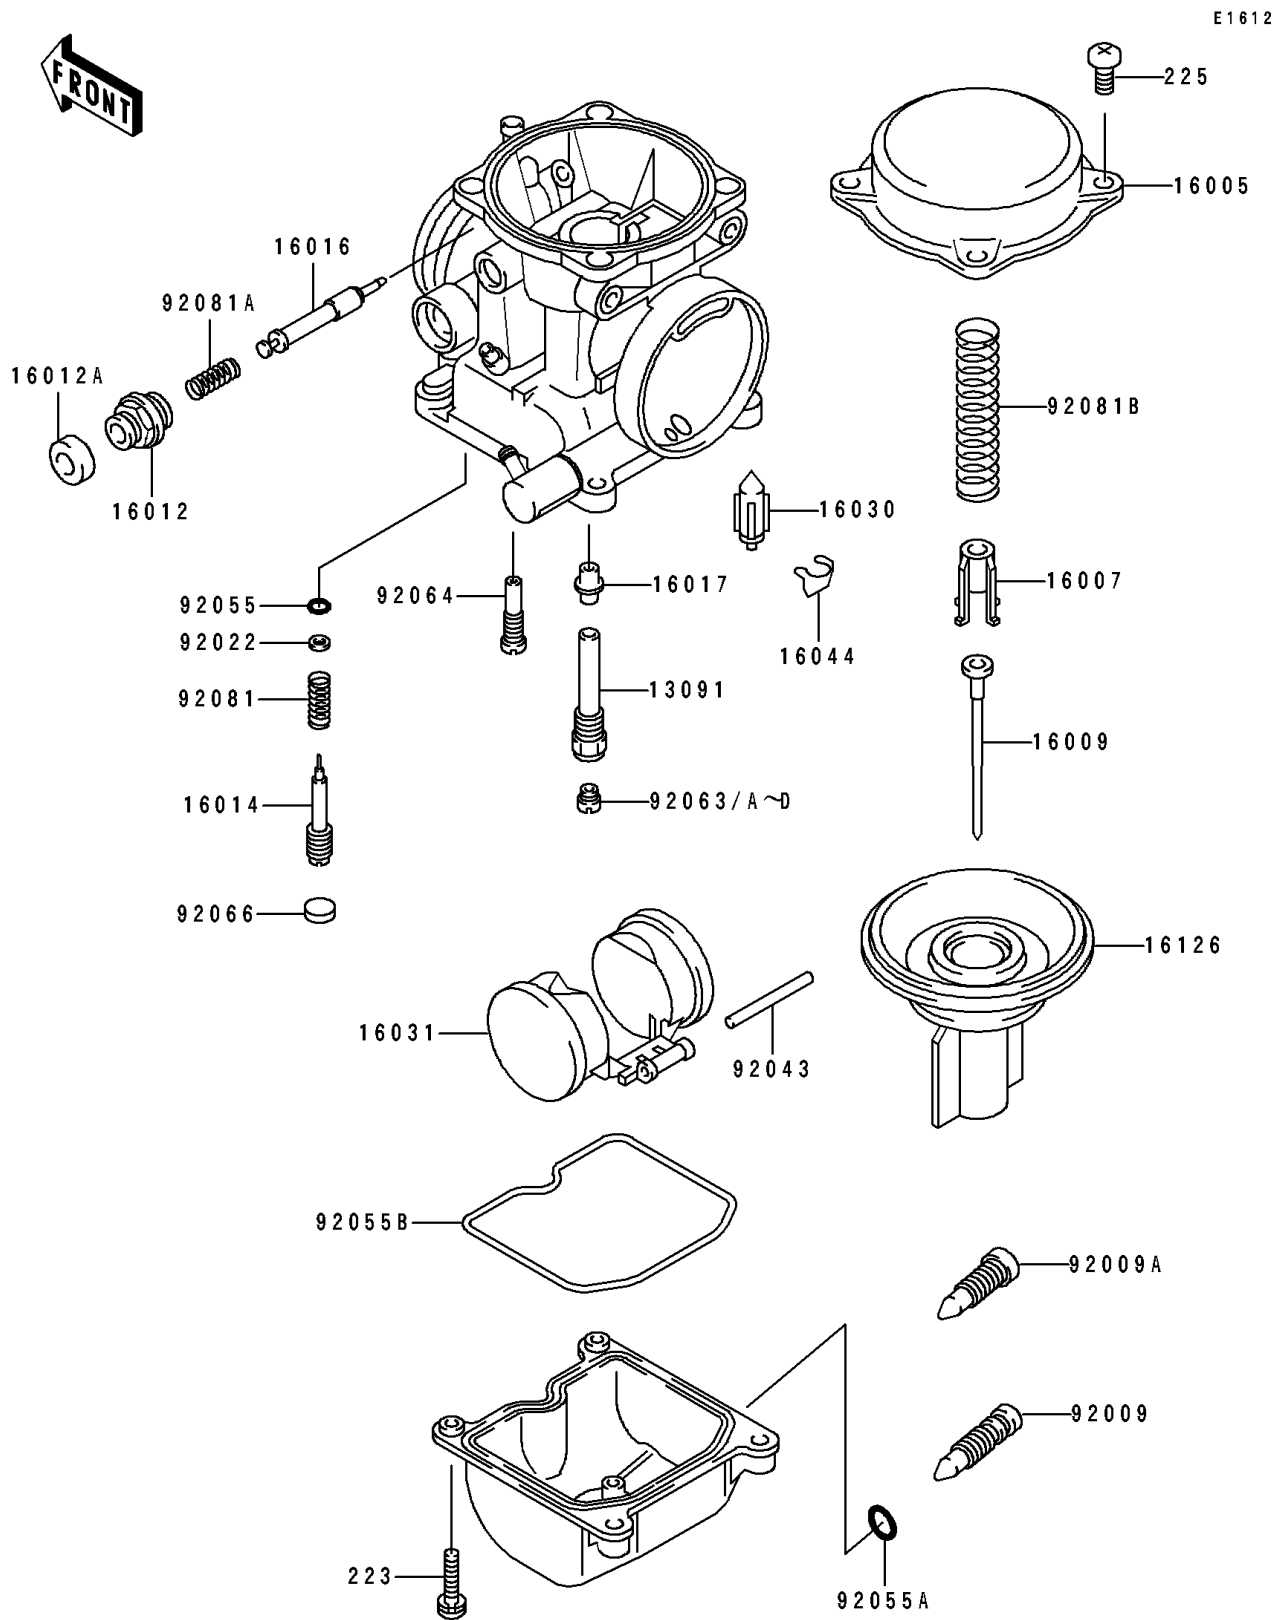

1994 Eliminator 250

PARTS DIAGRAM

Carburetor Parts

1994 Eliminator 250

PARTS LIST

Carburetor Parts

ITEM NAME

PART NUMBER

QUANTITY
