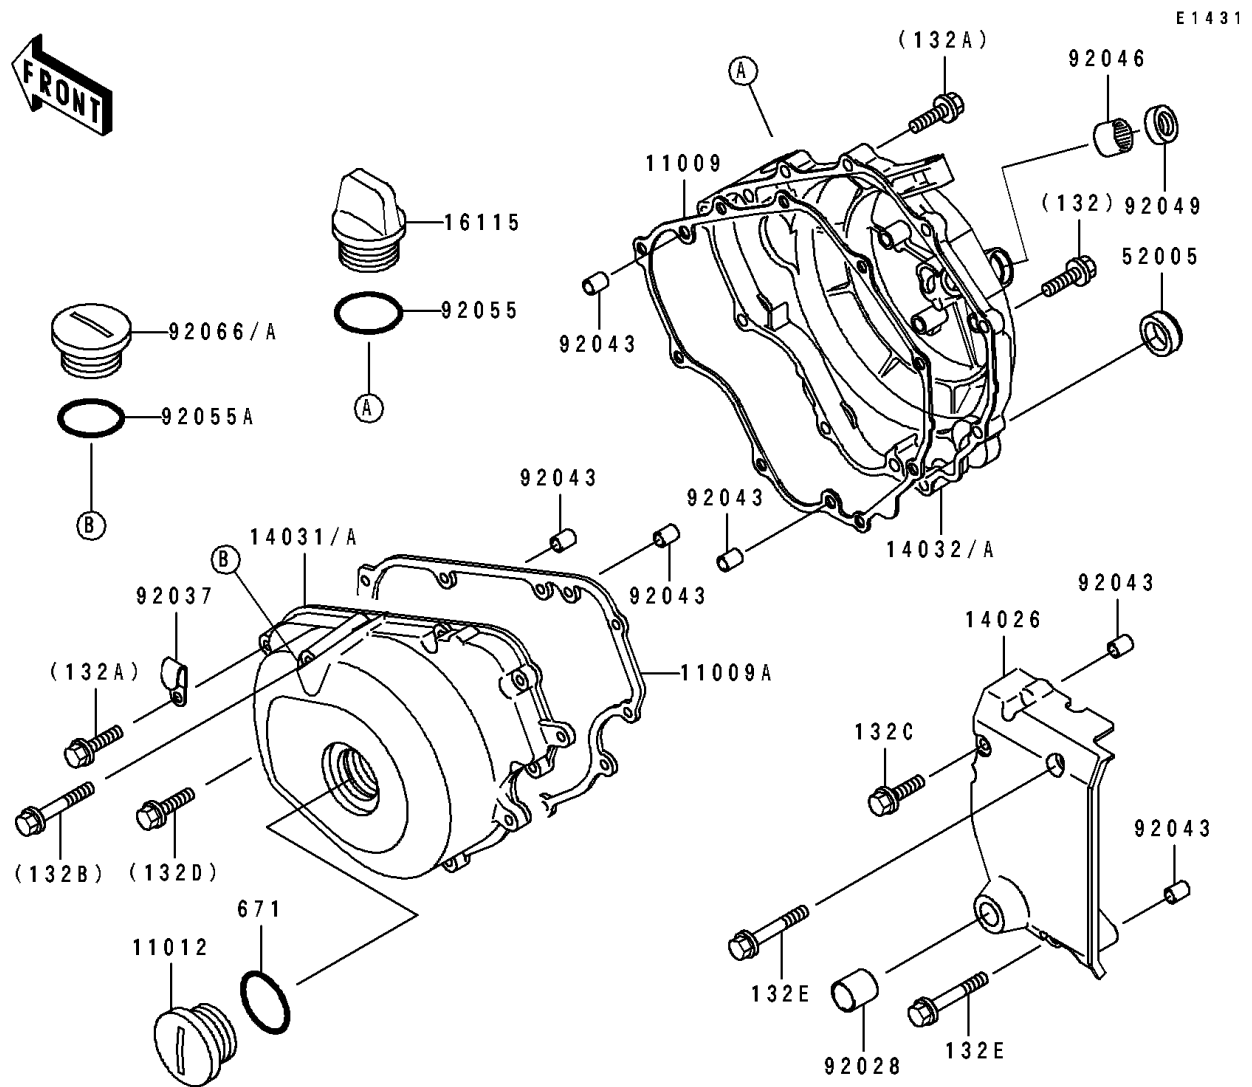

1994 Eliminator 250

PARTS DIAGRAM

Engine Cover(s)

1994 Eliminator 250

PARTS LIST

Engine Cover(s)

ITEM NAME

PART NUMBER

QUANTITY
