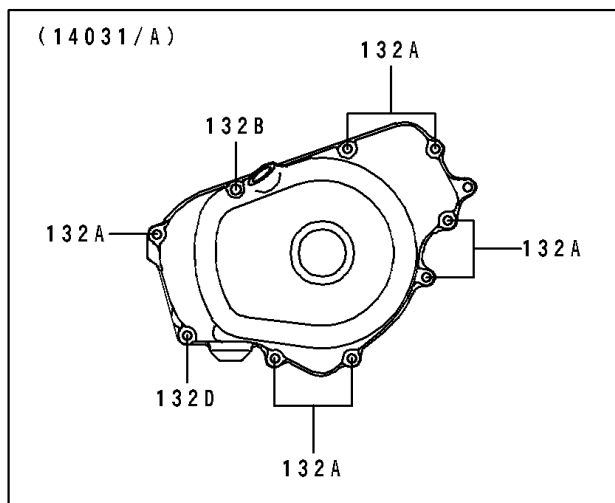

1994 Eliminator 250

PARTS DIAGRAM

Engine Cover(s)

1994 Eliminator 250

PARTS LIST

Engine Cover(s)

ITEM NAME

PART NUMBER

QUANTITY
