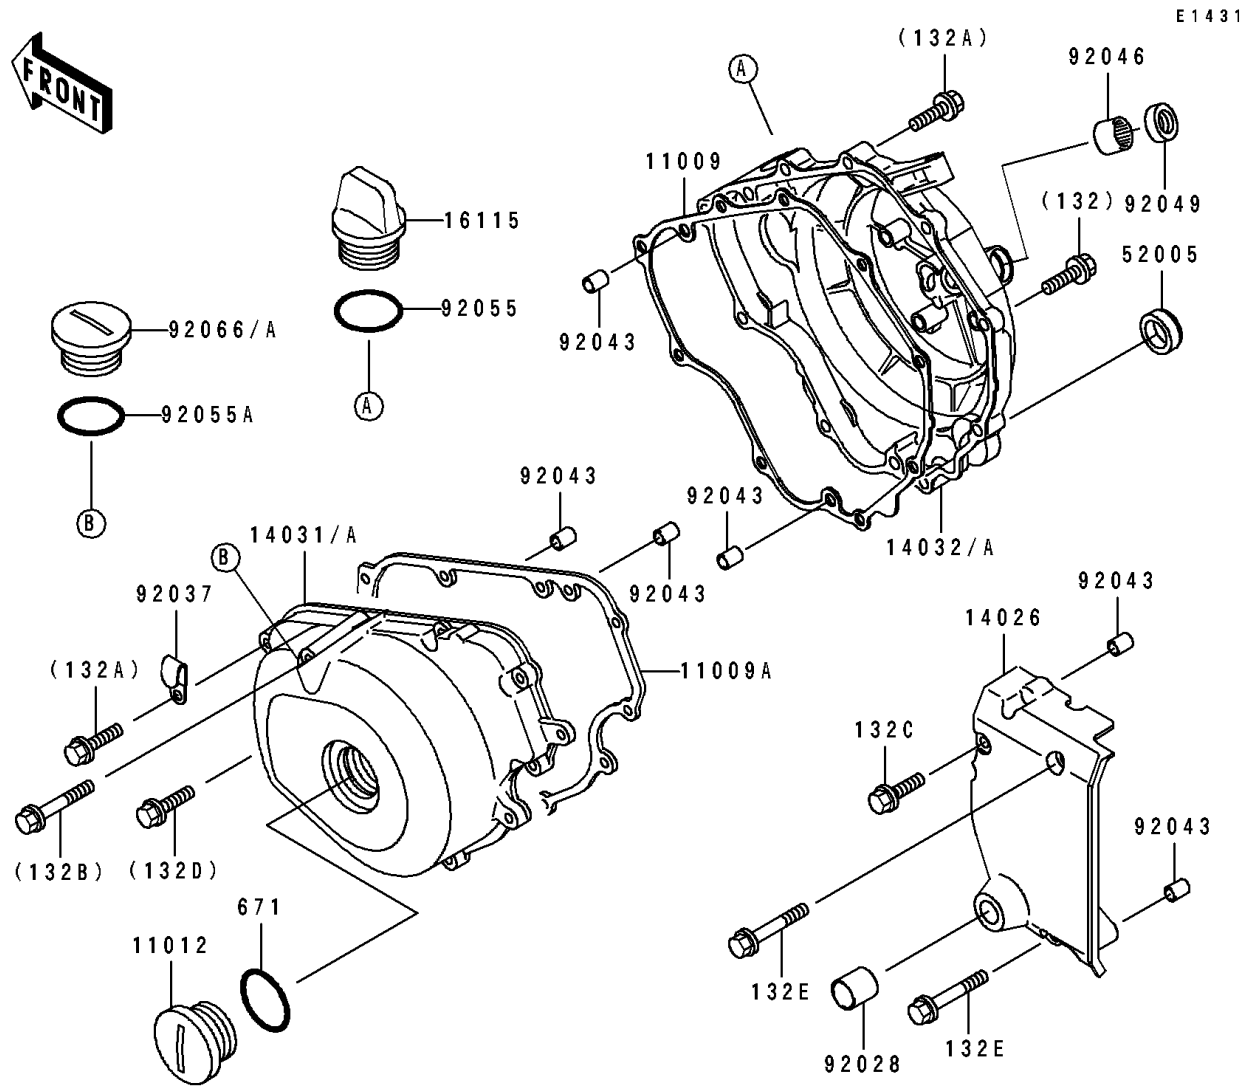

1993 Eliminator 250

PARTS DIAGRAM

Engine Cover(s)

1993 Eliminator 250

PARTS LIST

Engine Cover(s)

ITEM NAME

PART NUMBER

QUANTITY
