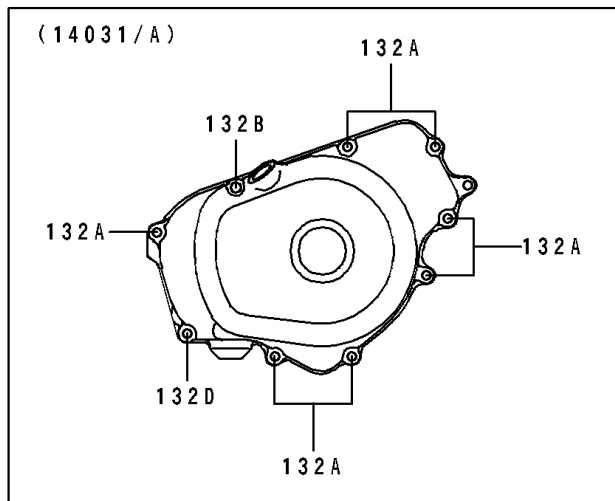

1993 Eliminator 250

PARTS DIAGRAM

Engine Cover(s)

1993 Eliminator 250

PARTS LIST

Engine Cover(s)

ITEM NAME

PART NUMBER

QUANTITY
