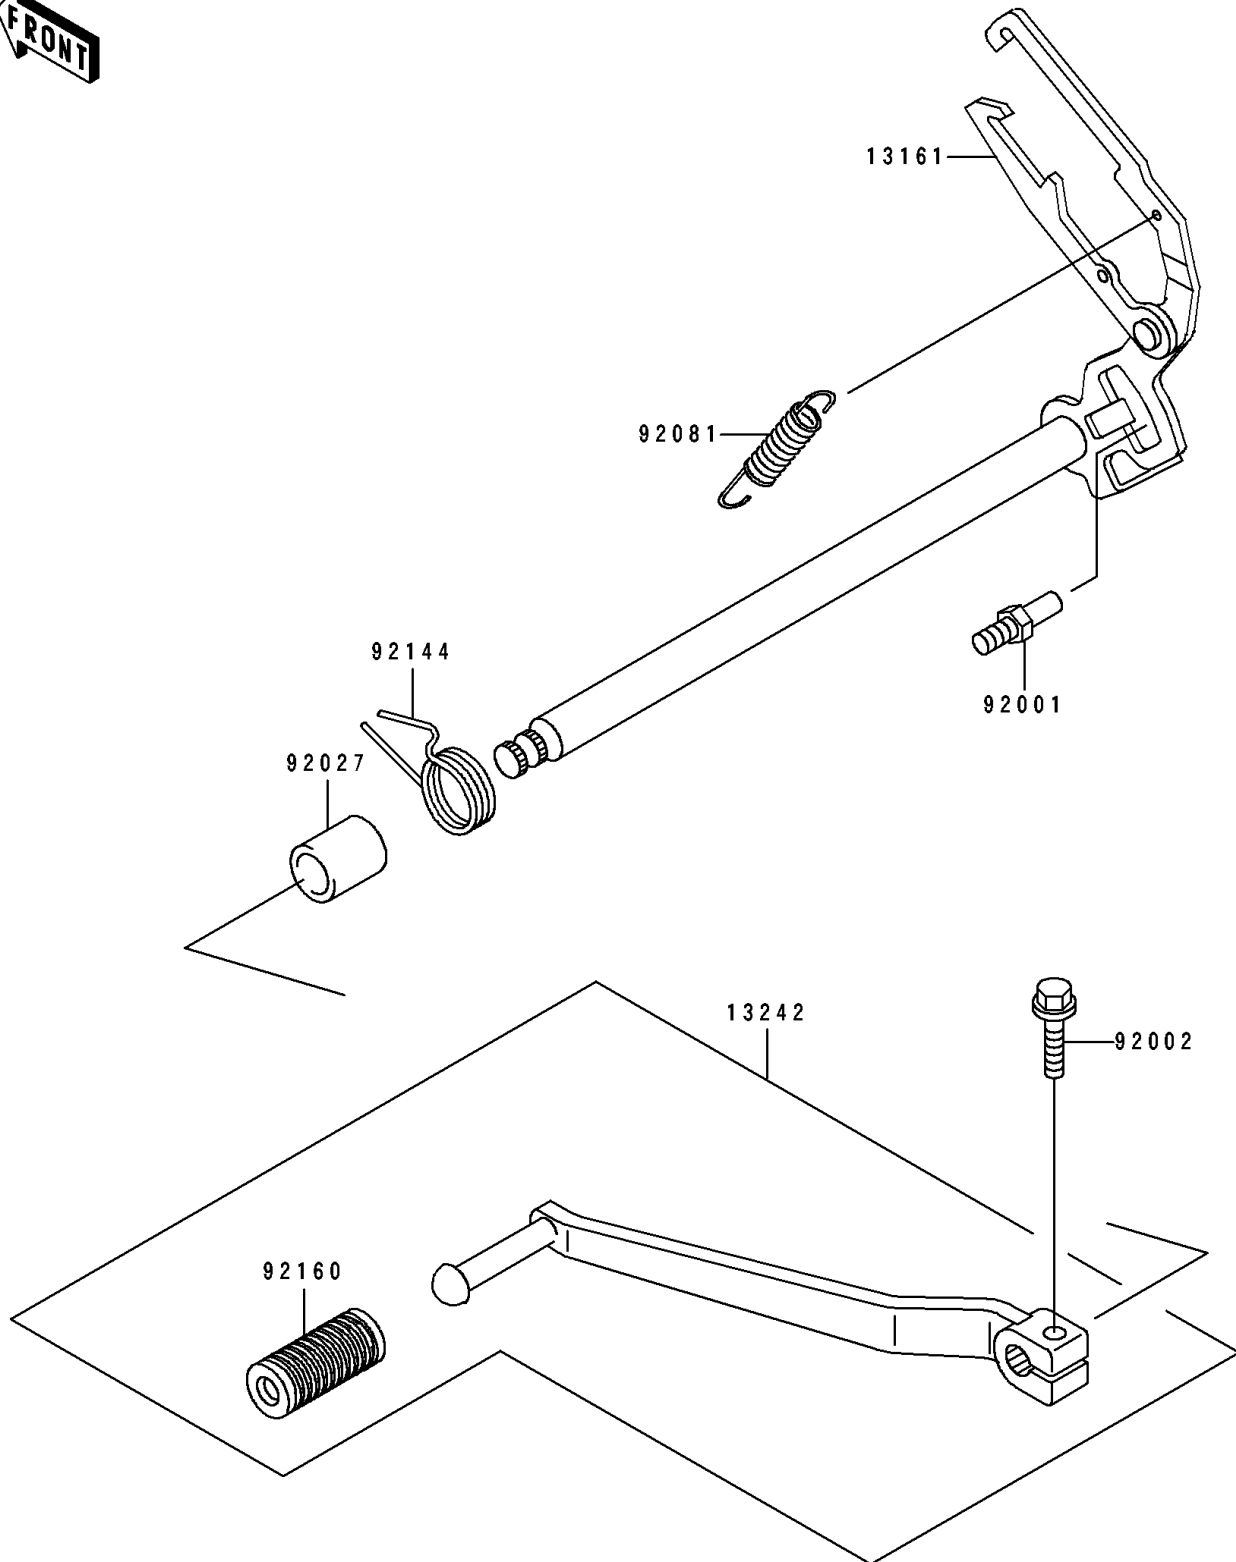

1993 Eliminator 250

PARTS DIAGRAM

Gear Change Mechanism

E1370

1993 Eliminator 250

PARTS LIST

Gear Change Mechanism

ITEM NAME

PART NUMBER

QUANTITY
