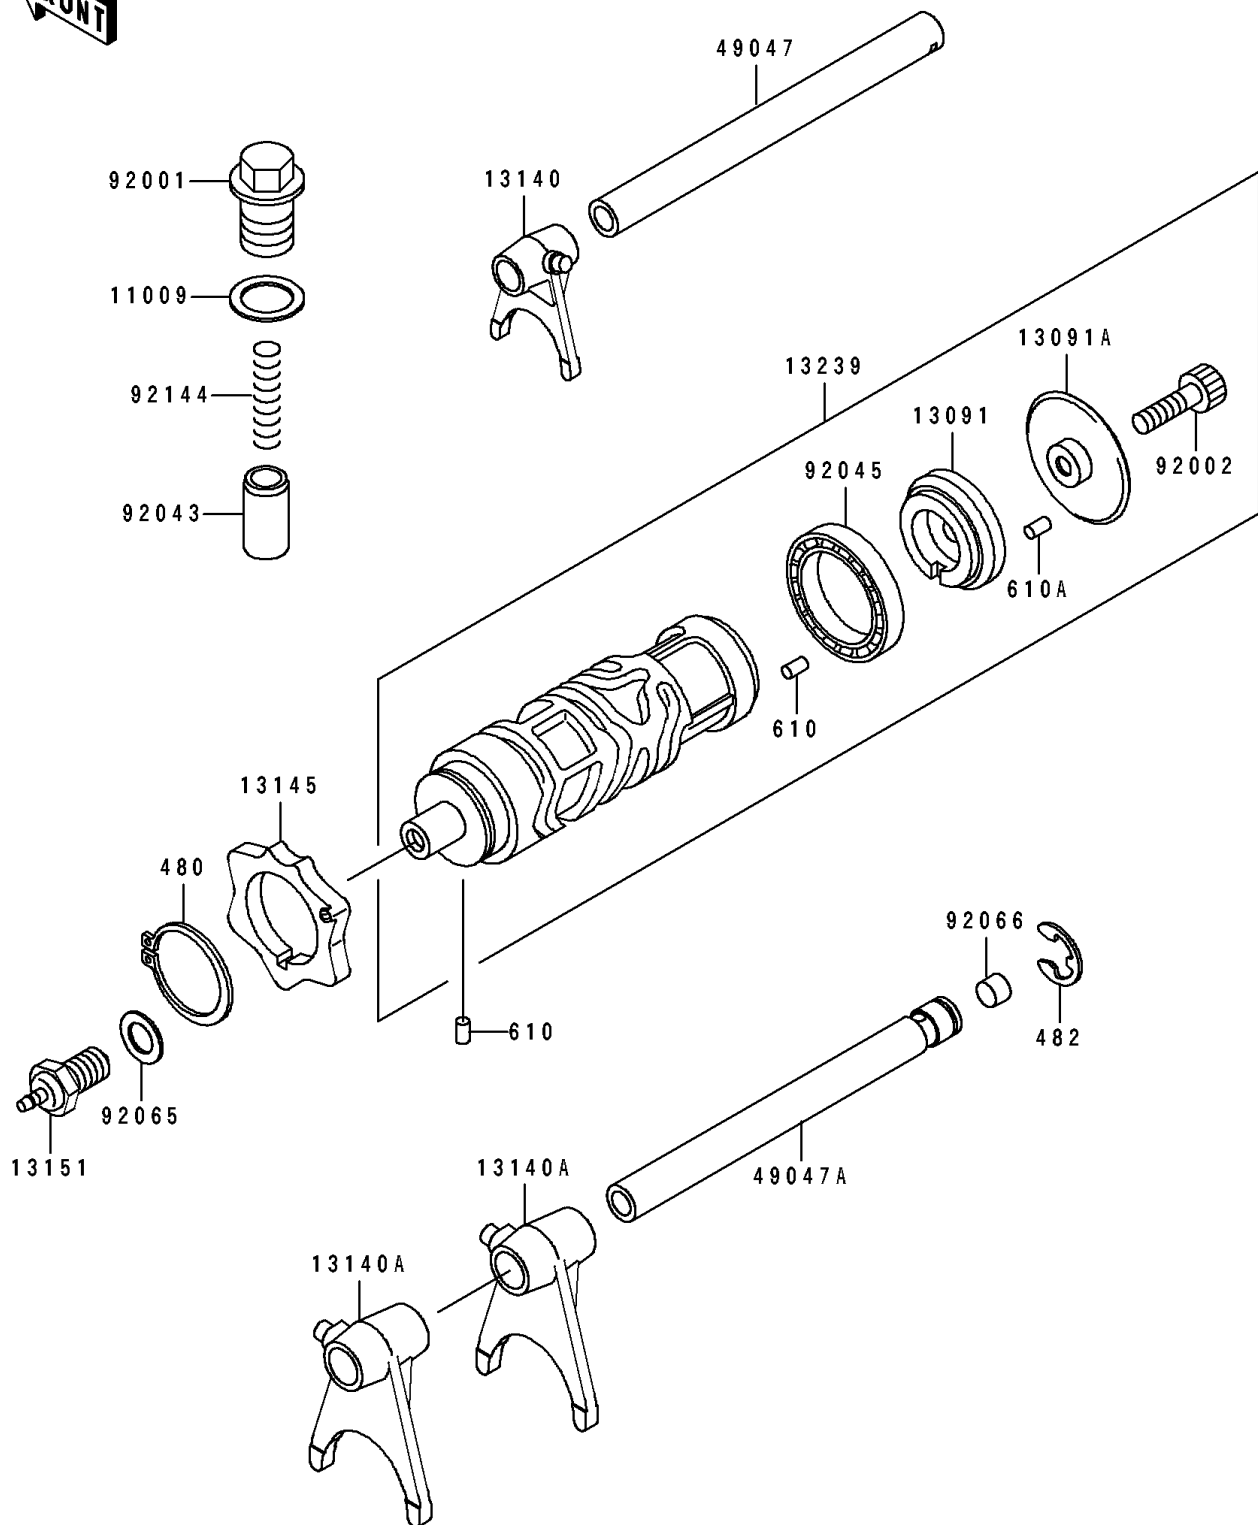

1993 Eliminator 250

PARTS DIAGRAM

Gear Change Drum/Shift Fork(s)

E1362

1993 Eliminator 250

PARTS LIST

Gear Change Drum/Shift Fork(s)

ITEM NAME

PART NUMBER

QUANTITY
