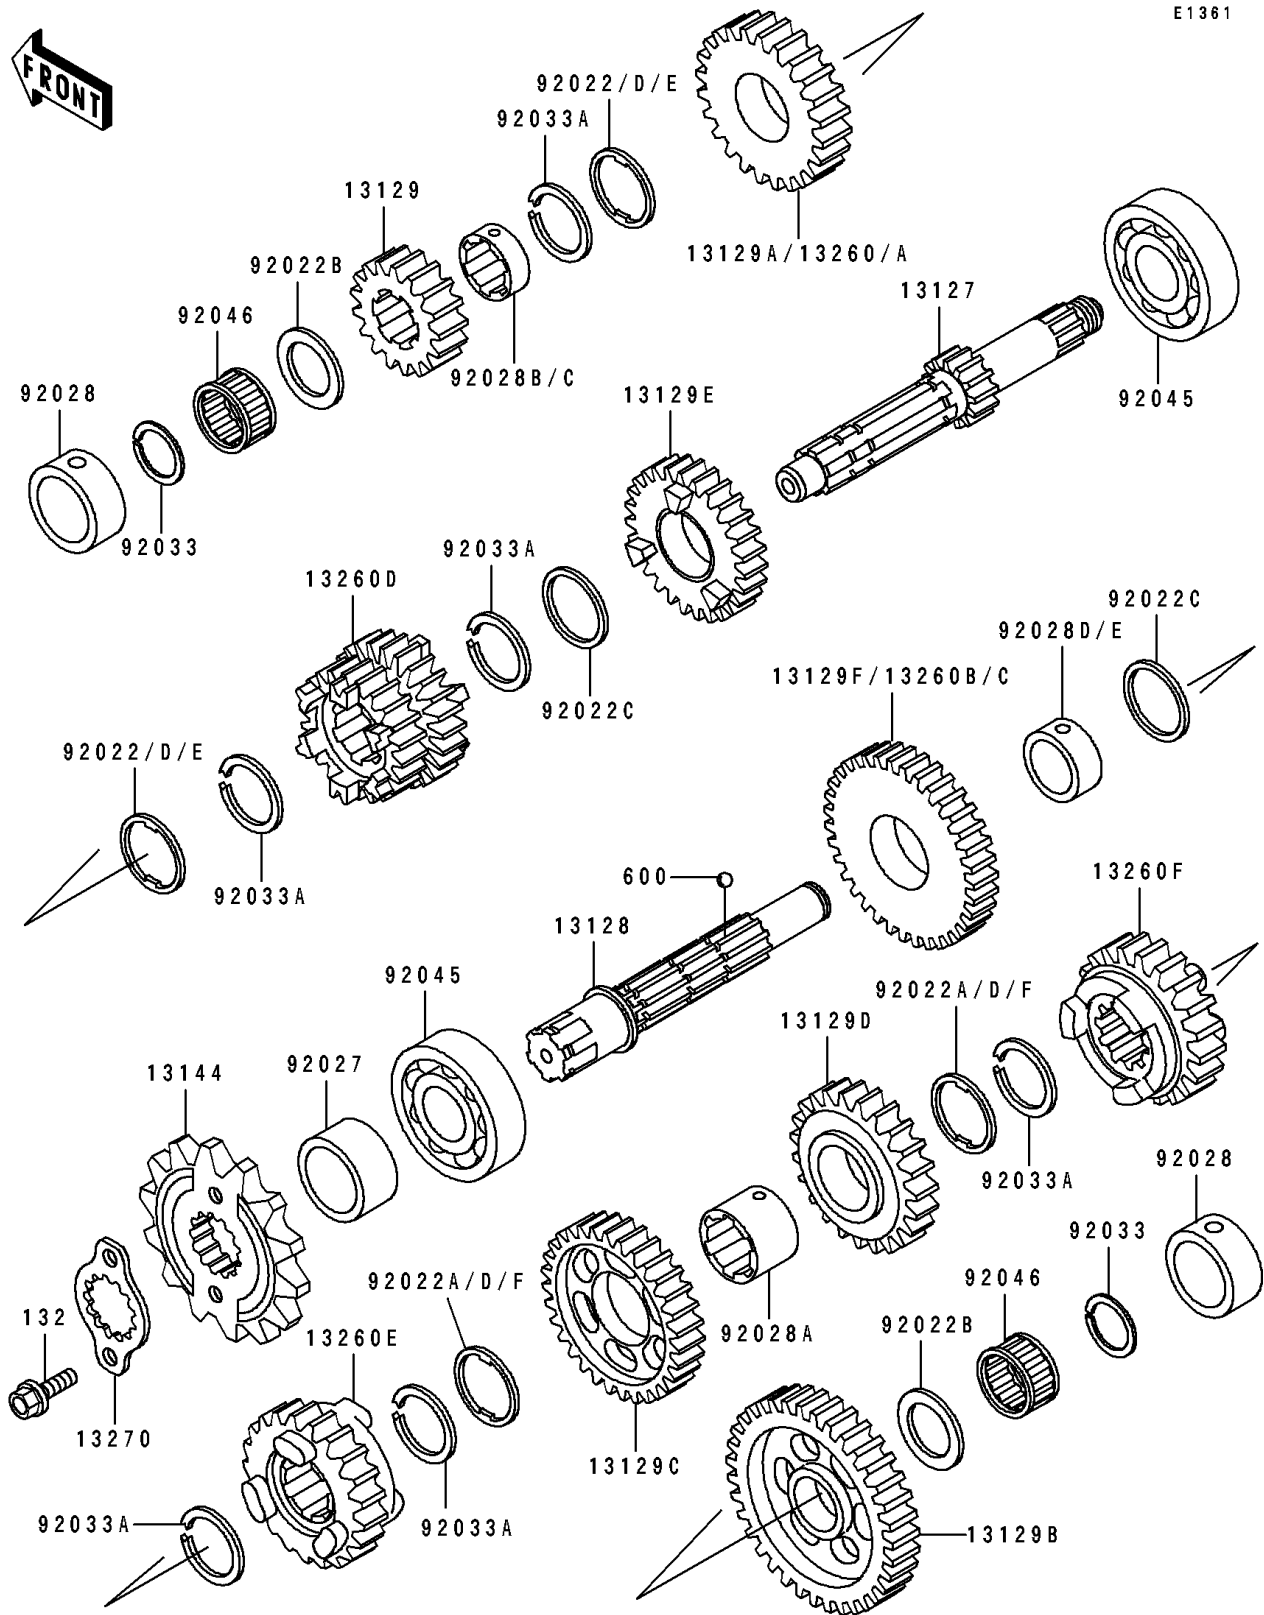

1994 Eliminator 250

PARTS DIAGRAM

Transmission

E1361

1994 Eliminator 250

PARTS LIST

Transmission

Kawasaki

Let the Good Times Roll®

ITEM NAME

PART NUMBER

QUANTITY
