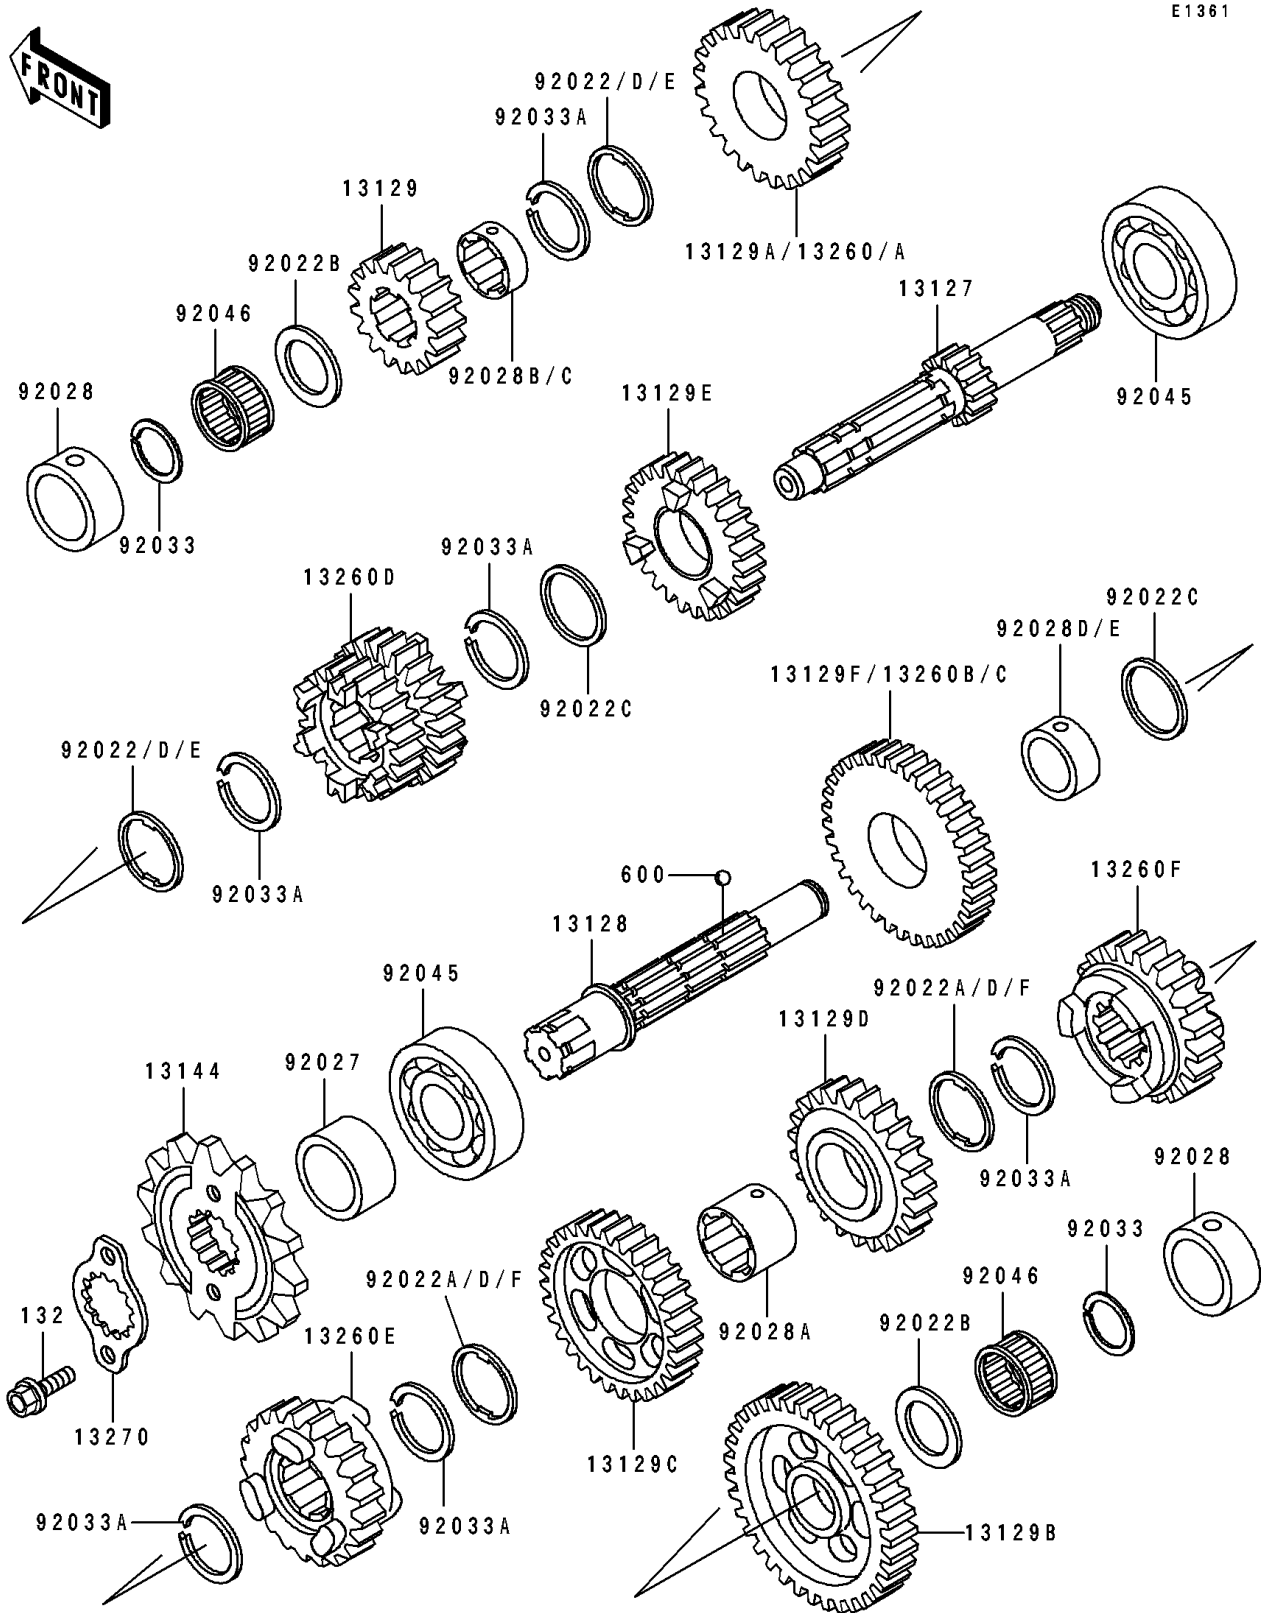

1993 Eliminator 250

PARTS DIAGRAM

Transmission

E1361

1993 Eliminator 250

PARTS LIST

Transmission

Kawasaki

Let the Good Times Roll®

ITEM NAME

PART NUMBER

QUANTITY
