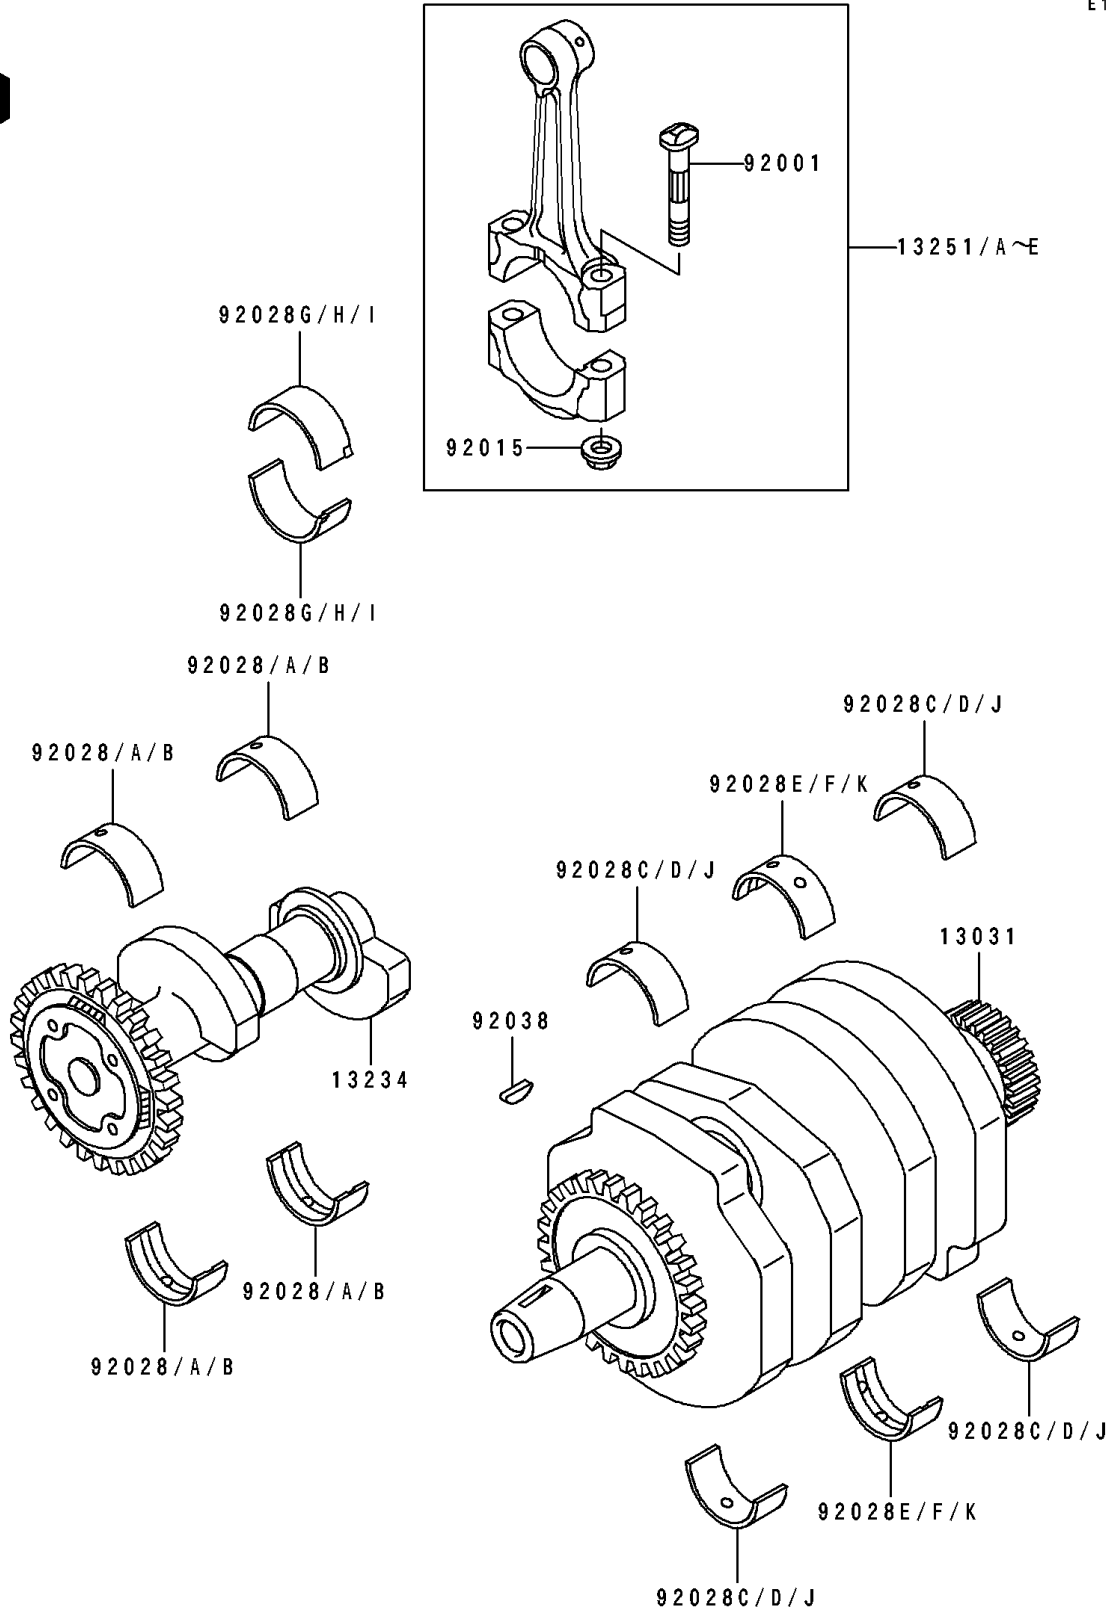

1994 Eliminator 250

PARTS DIAGRAM

Crankshaft

E1321

1994 Eliminator 250

PARTS LIST

Crankshaft

ITEM NAME

PART NUMBER

QUANTITY
