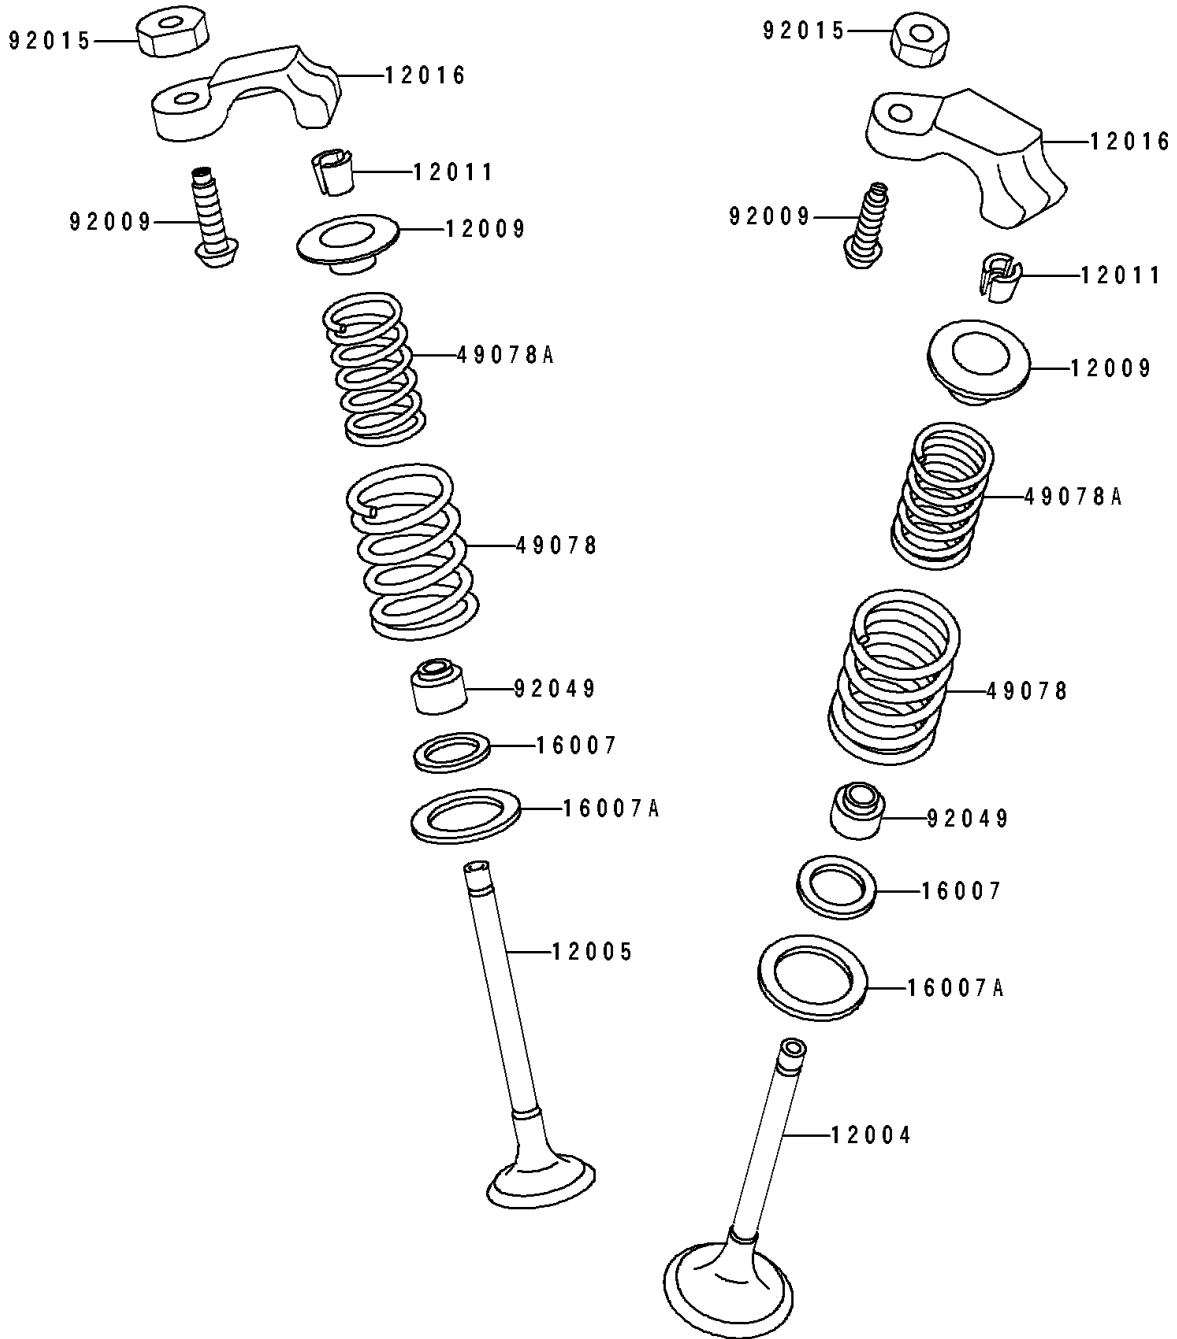

1994 Eliminator 250

PARTS DIAGRAM

Valve(s)

E1210

1994 Eliminator 250

PARTS LIST

Valve(s)

ITEM NAME

PART NUMBER

QUANTITY
