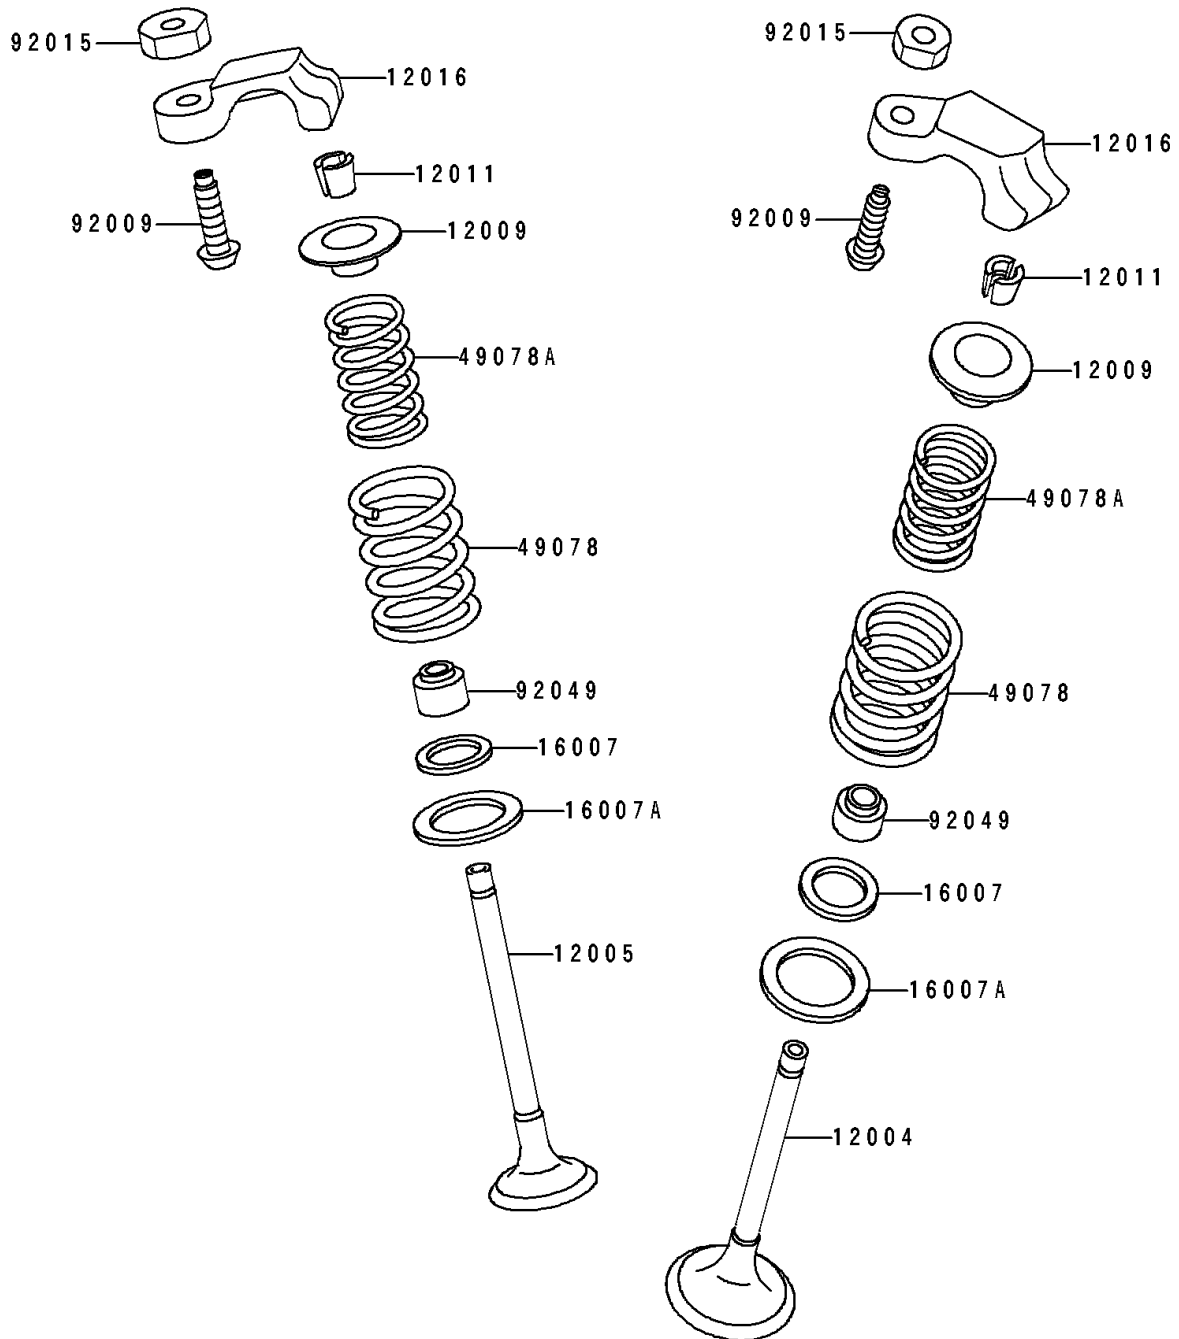

1994 Eliminator 250

PARTS DIAGRAM

Valve(s)

E1210

1994 Eliminator 250

PARTS LIST

Valve(s)

ITEM NAME

PART NUMBER

QUANTITY
