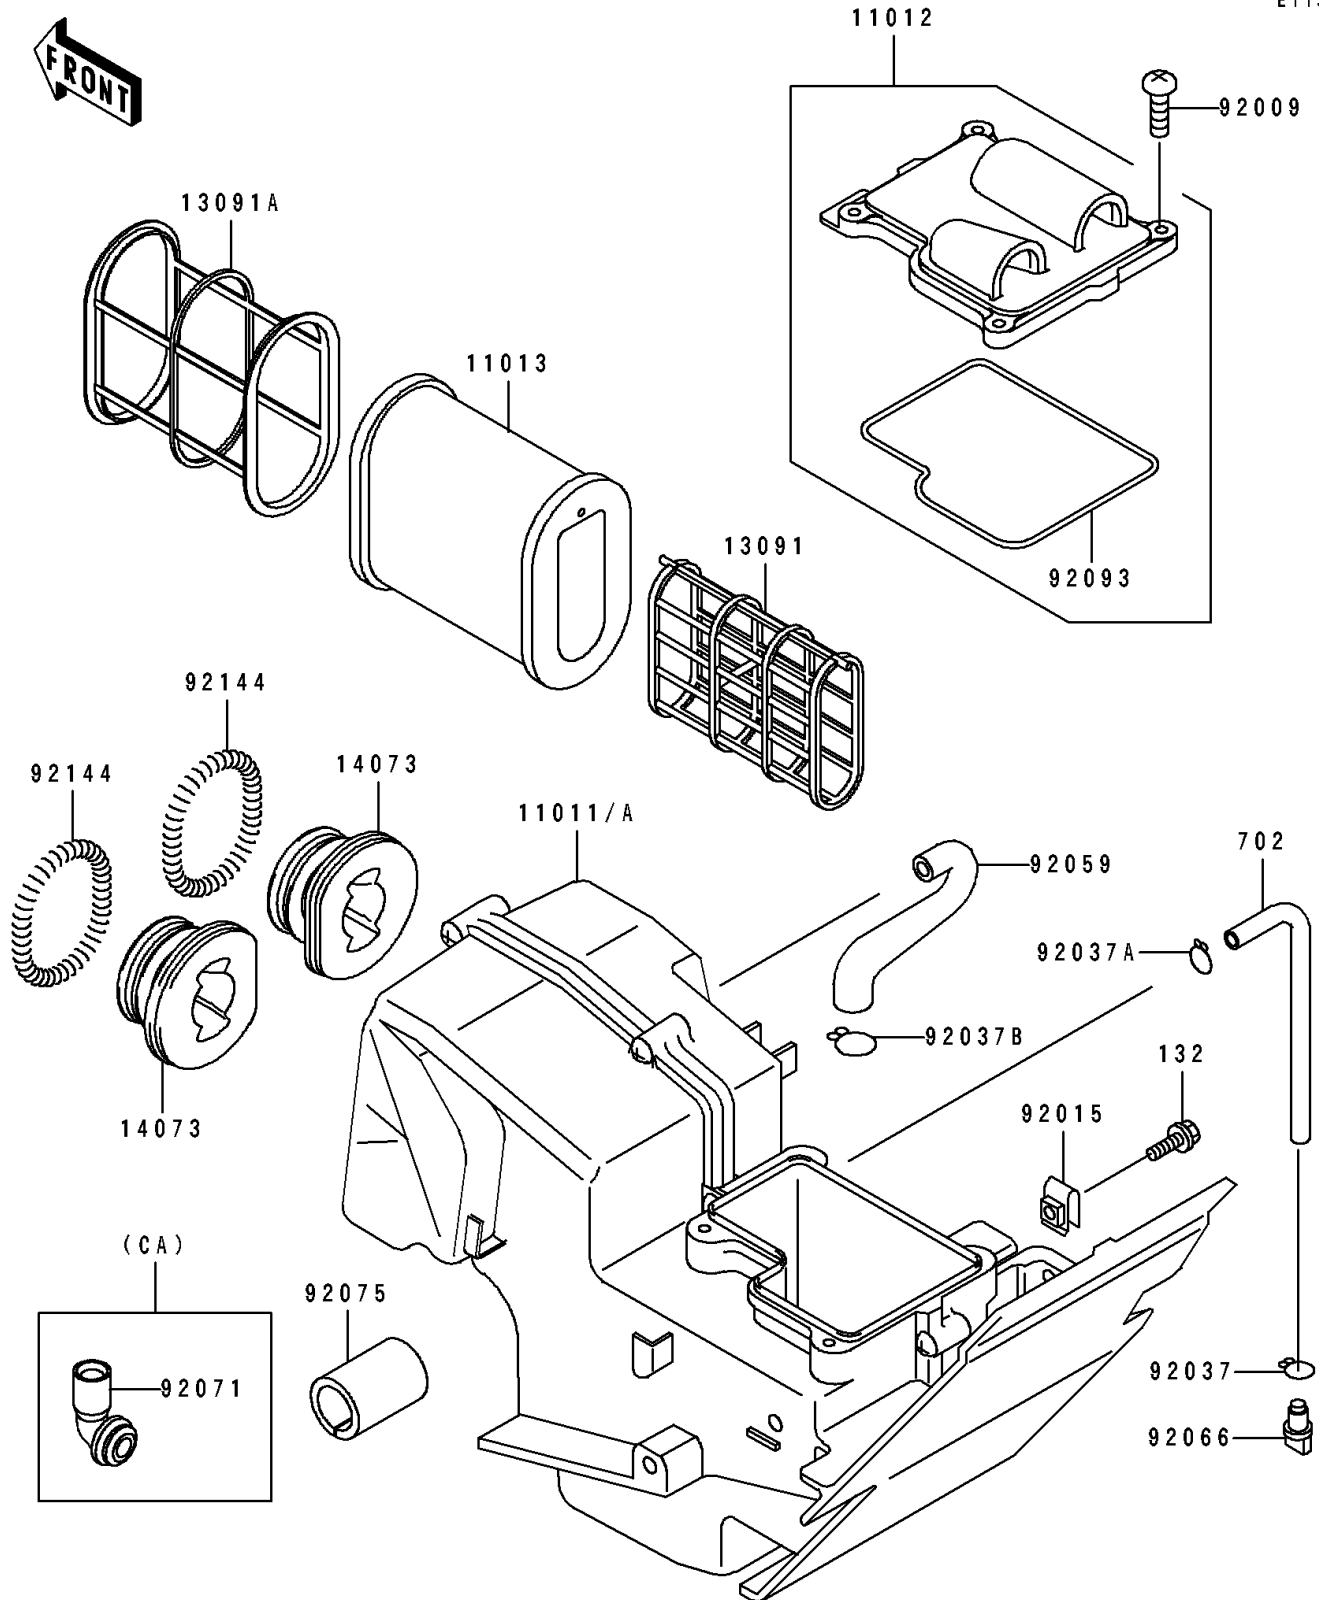

1994 Eliminator 250

PARTS DIAGRAM

Air Cleaner

E1130

1994 Eliminator 250

PARTS LIST

Air Cleaner

ITEM NAME

PART NUMBER

QUANTITY
