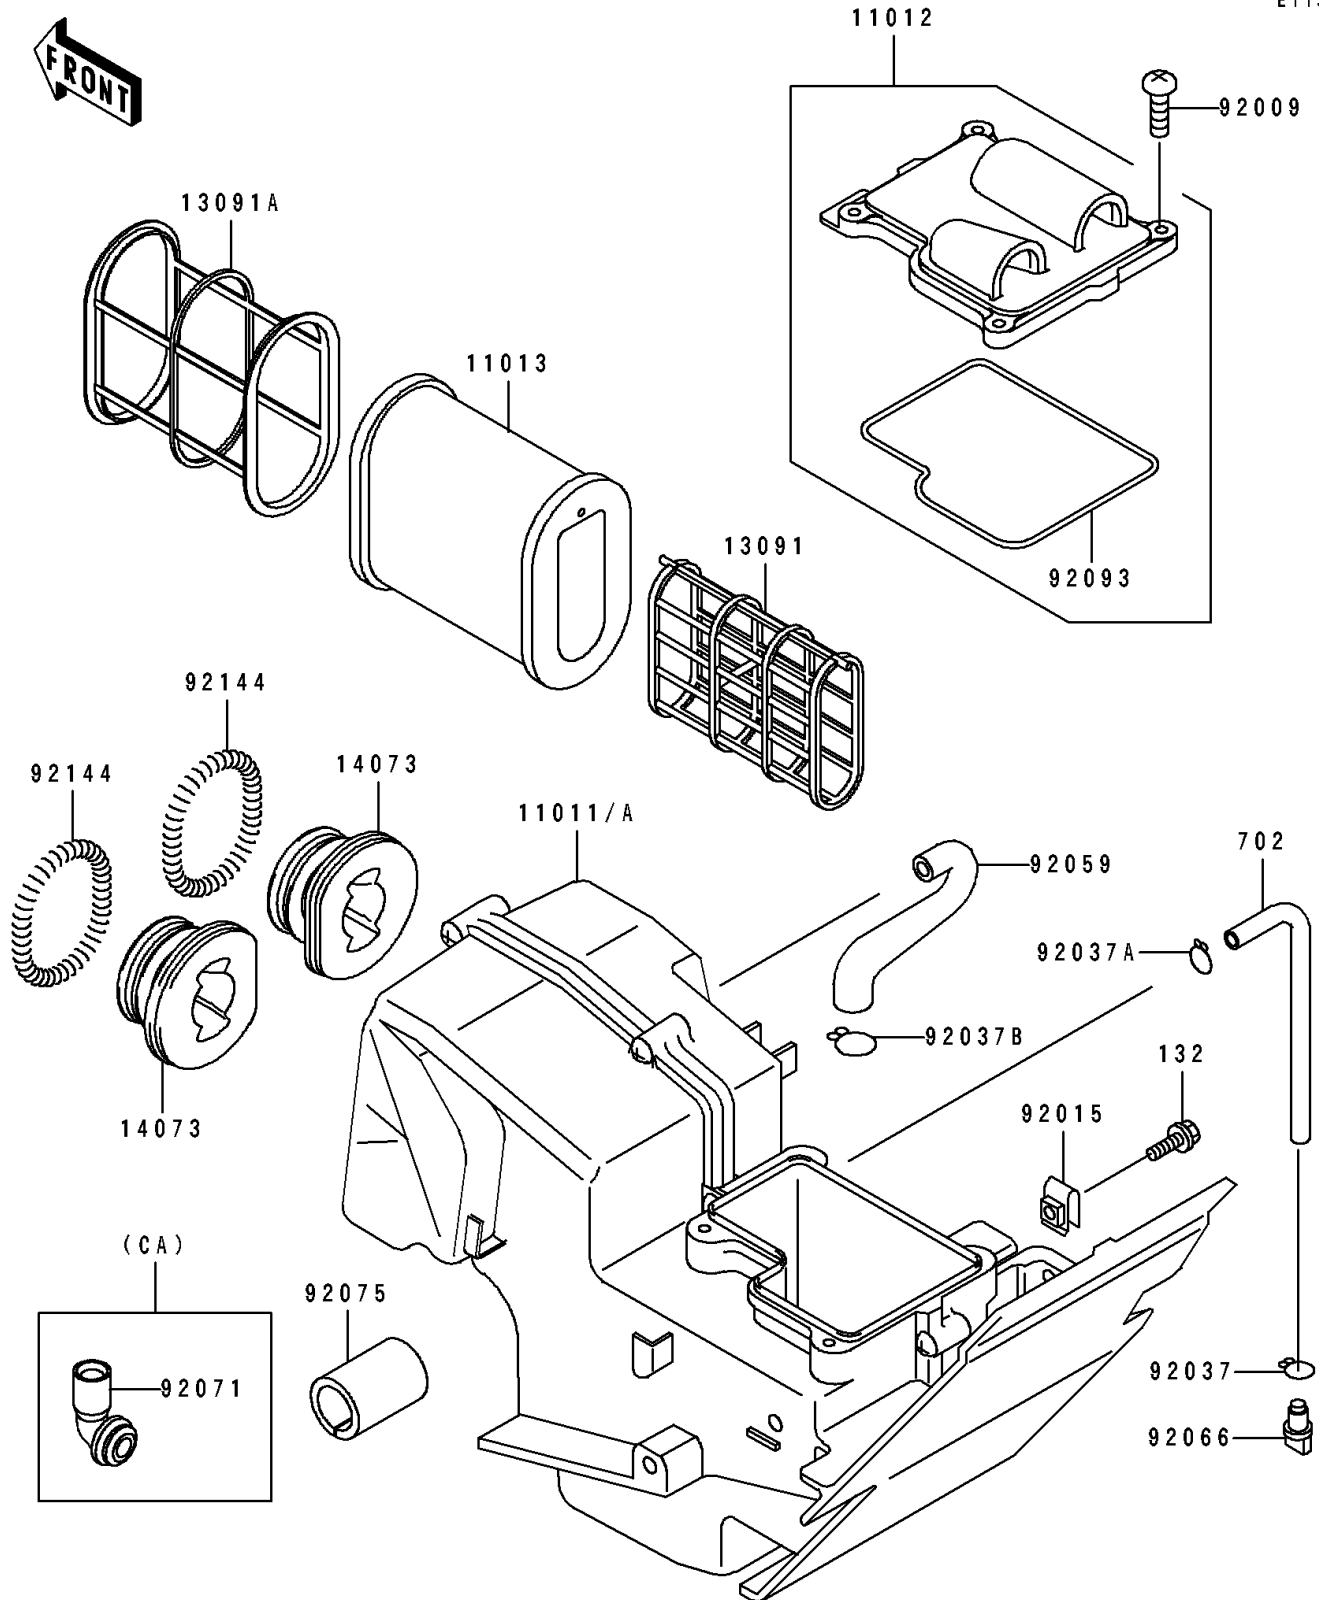

1993 Eliminator 250

PARTS DIAGRAM

Air Cleaner

E1130

1993 Eliminator 250

PARTS LIST

Air Cleaner

ITEM NAME

PART NUMBER

QUANTITY
