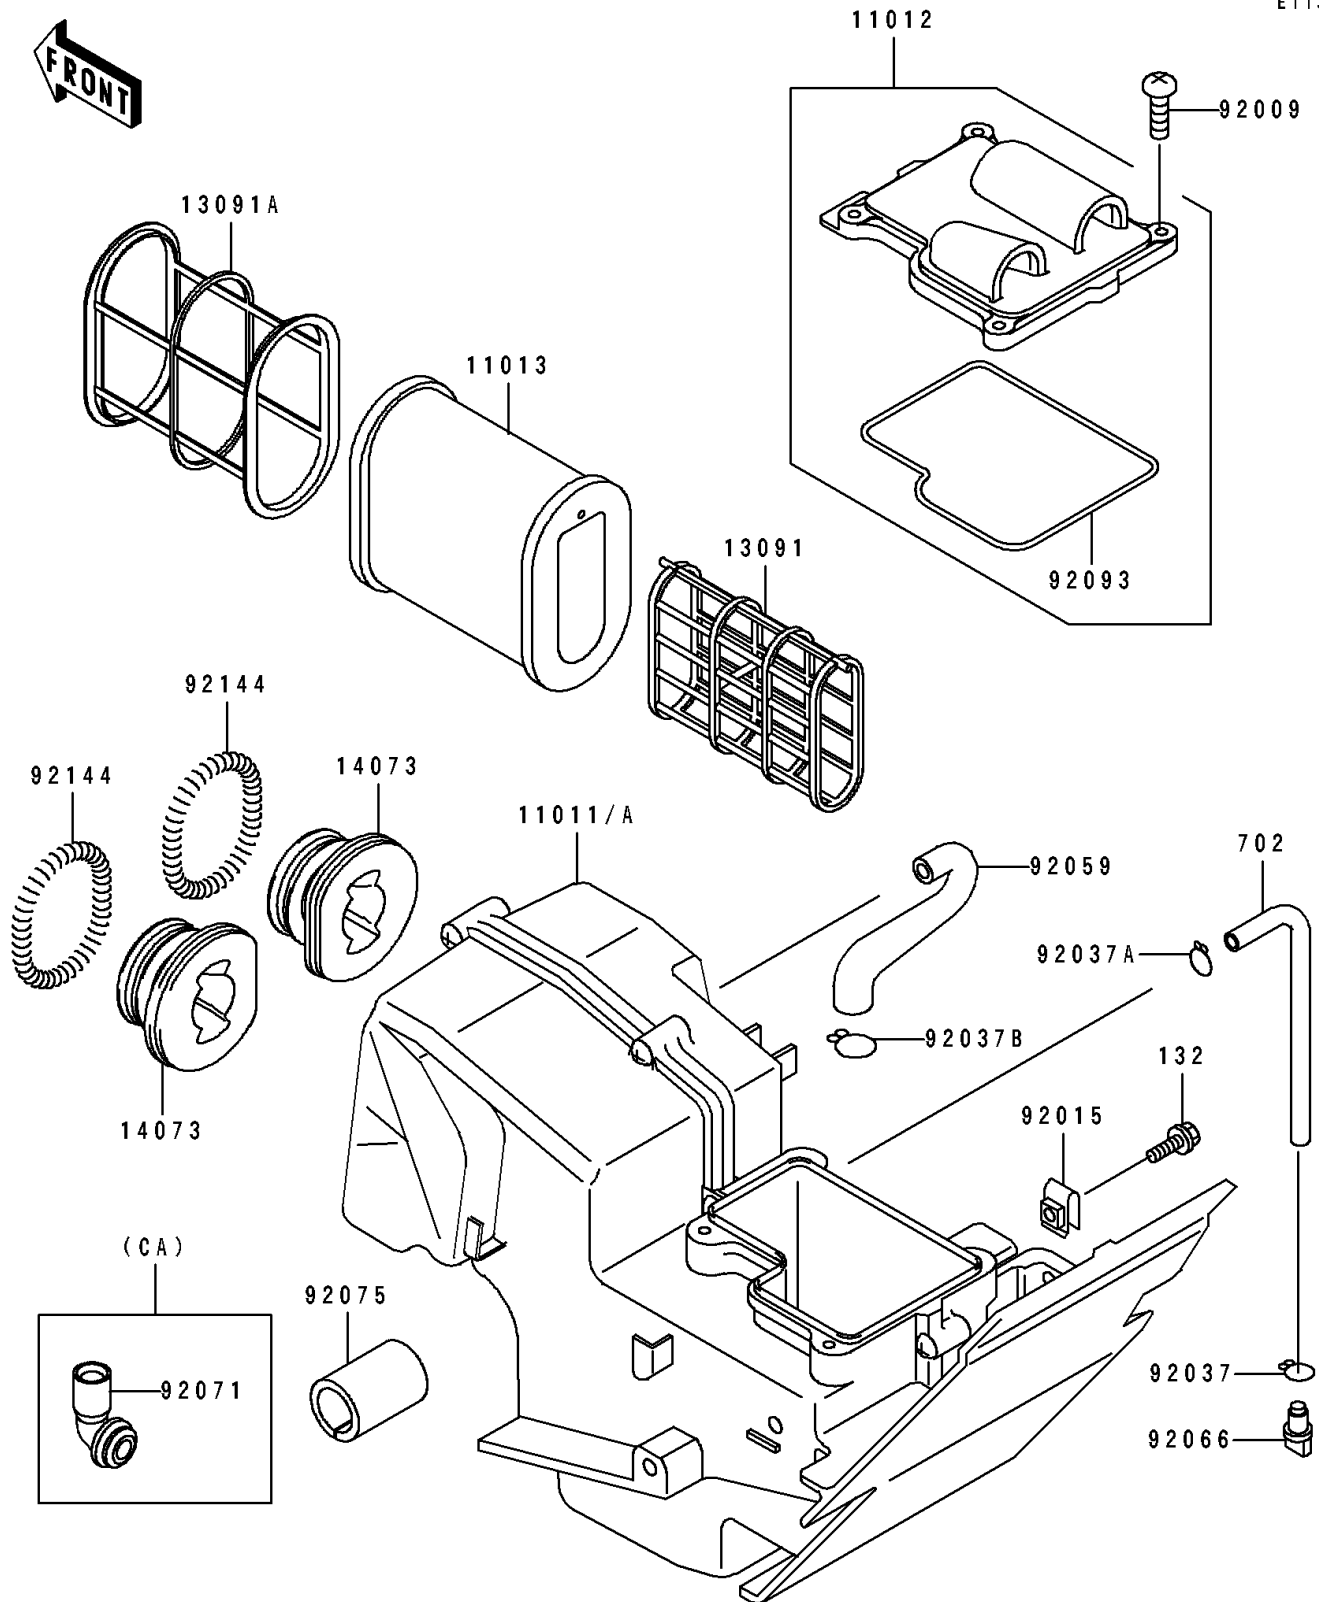

1992 Eliminator 250

PARTS DIAGRAM

Air Cleaner

E1130

1992 Eliminator 250

PARTS LIST

Air Cleaner

ITEM NAME

PART NUMBER

QUANTITY
