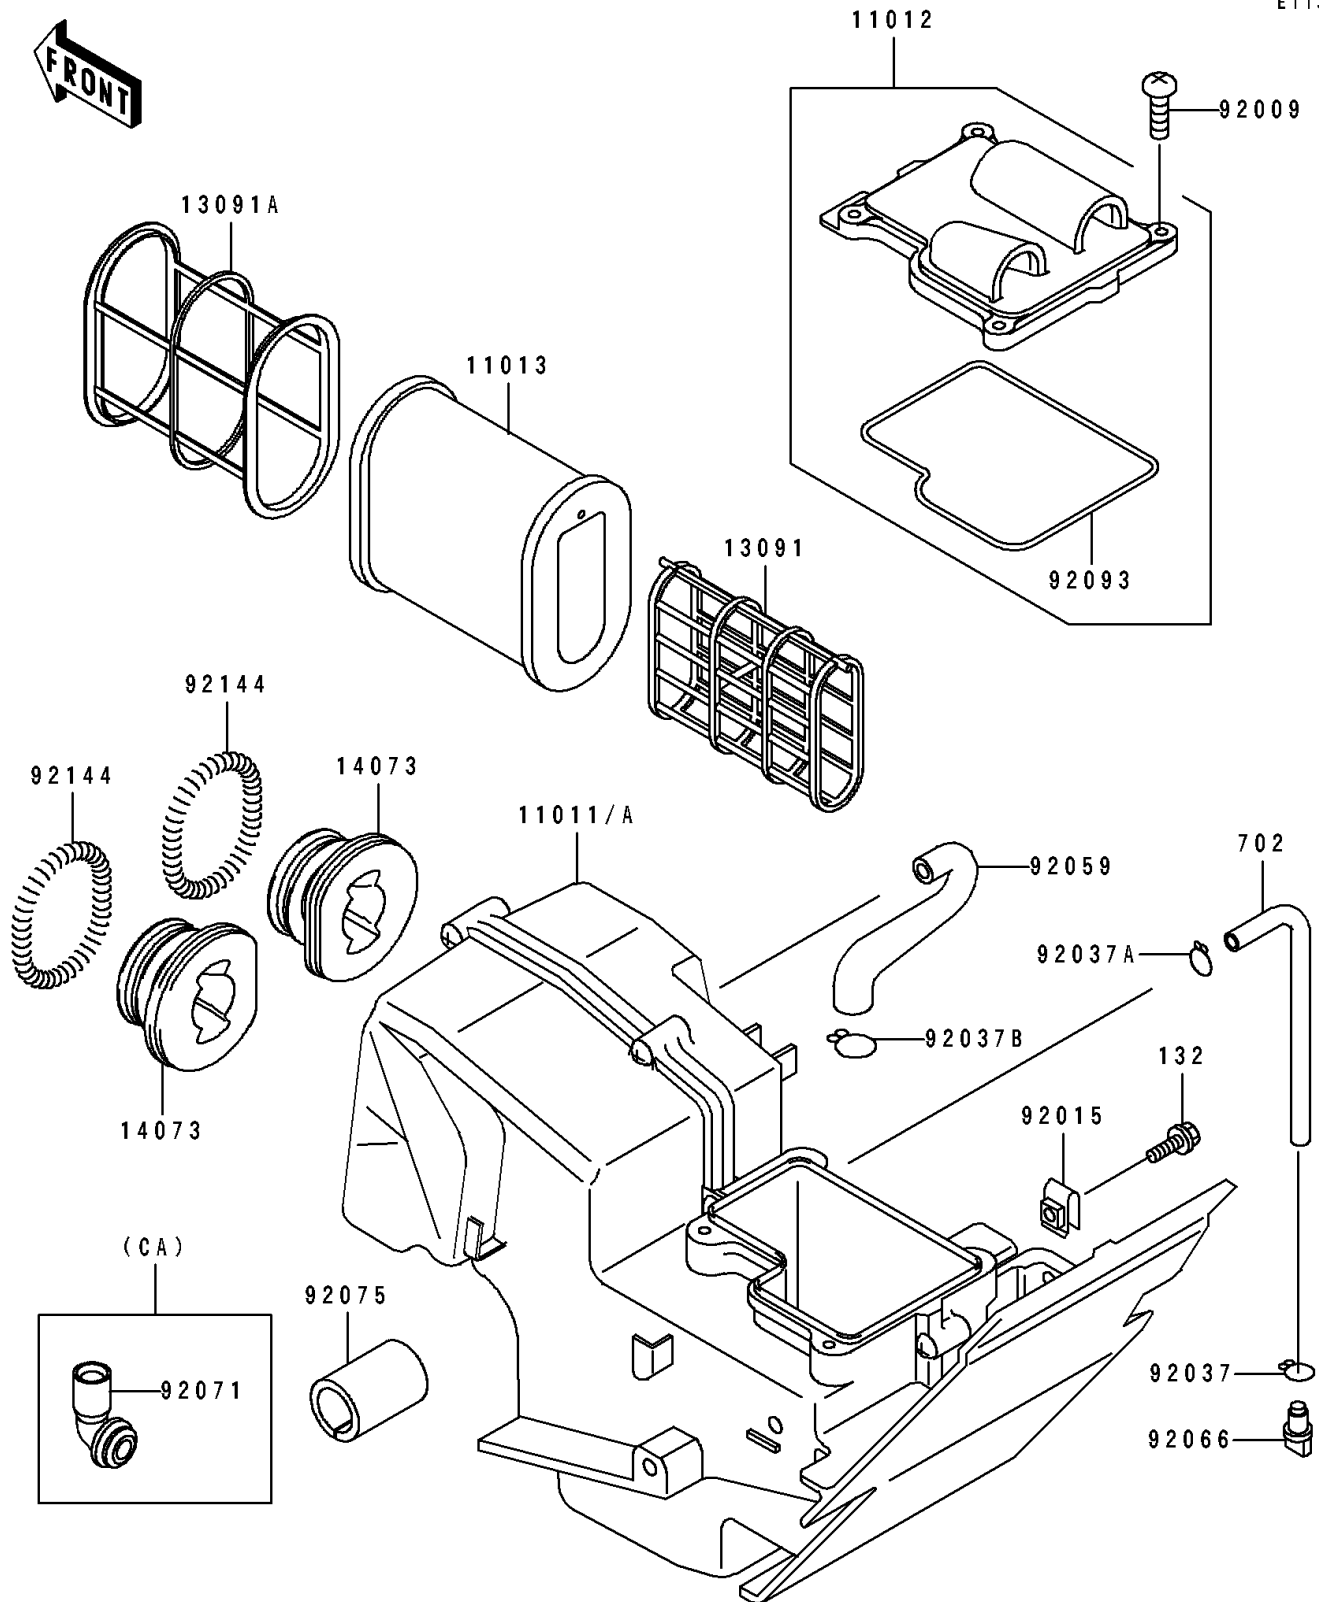

1991 Eliminator 250

PARTS DIAGRAM

Air Cleaner

E1130

1991 Eliminator 250

PARTS LIST

Air Cleaner

ITEM NAME	PART NUMBER	QUANTITY
CASE-AIR FILTER (Ref # 11011)	11011-1263	1
CASE-AIR FILTER (Ref # 11011A)	11011-1274	1
CAP (Ref # 11012)	11012-1597	1
ELEMENT-AIR FILTER (Ref # 11013)	11013-1154	1
HOLDER,ELEMENT (Ref # 13091)	13091-1467	1
HOLDER,ELEMENT (Ref # 13091A)	13091-1468	1
DUCT,AIR FILTER (Ref # 14073)	14073-1307	2
SCREW,TAPPING,5X25 (Ref # 92009)	92009-1339	4
NUT,CLAMP,6MM (Ref # 92015)	92015-1678	1
CLAMP (Ref # 92037)	92037-1712	1
CLAMP,TUBE (Ref # 92037A)	92037-1972	1
CLAMP,TUBE (Ref # 92037B)	92037-213	1
TUBE,BREAHER (Ref # 92059)	92059-1676	1
PLUG,DRAIN (Ref # 92066)	92066-1211	1
GROMMET,AIR FILTER (Ref # 92071)	92071-1114	1
DAMPER,SEAT (Ref # 92075)	92075-1652	1
SEAL (Ref # 92093)	92093-1249	1
SPRING,AIR FILTER DUCT (Ref # 92144)	92144-1771	2
BOLT-FLANGED-SMALL (Ref # 132)	132J0614	1
TUBE-RUBBER (Ref # 702)	702A07200	1