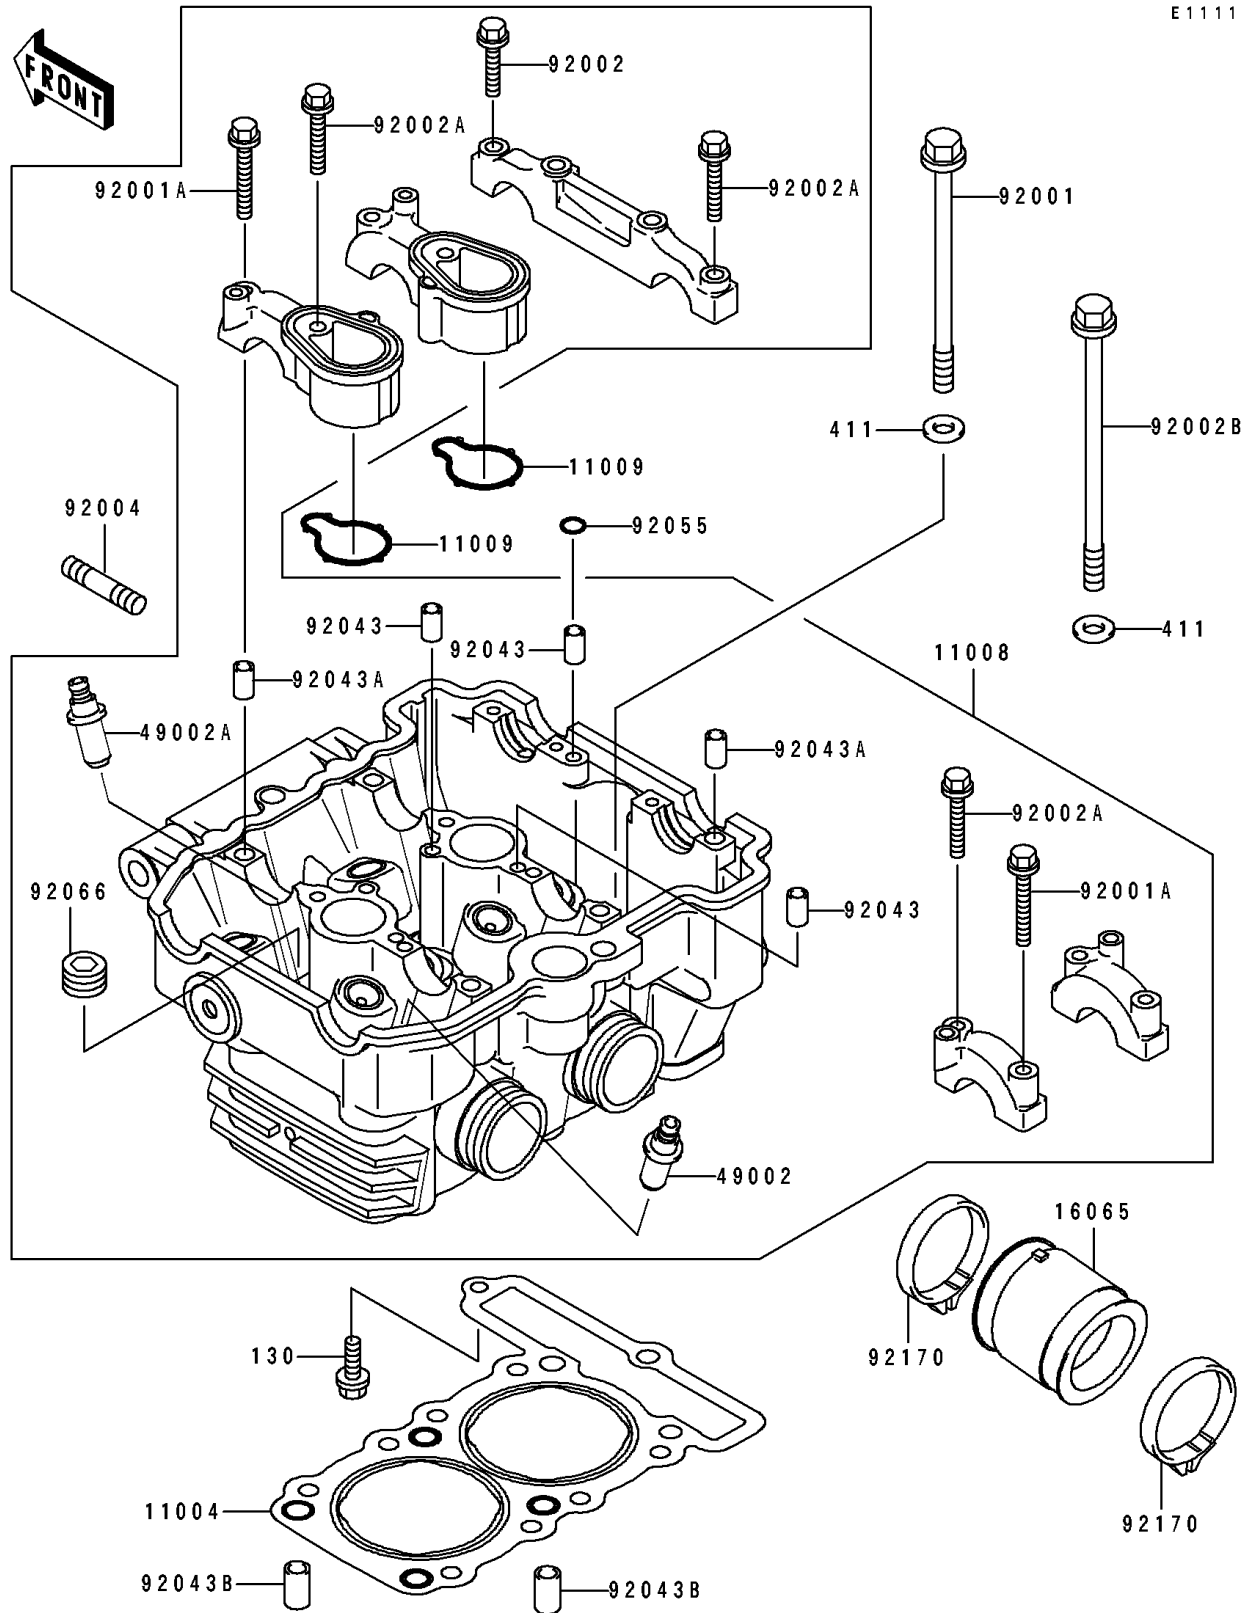

1994 Eliminator 250

PARTS DIAGRAM

Cylinder Head

1994 Eliminator 250

PARTS LIST Cylinder Head

ITEM NAME	PART NUMBER	QUANTITY
-----------	-------------	----------
