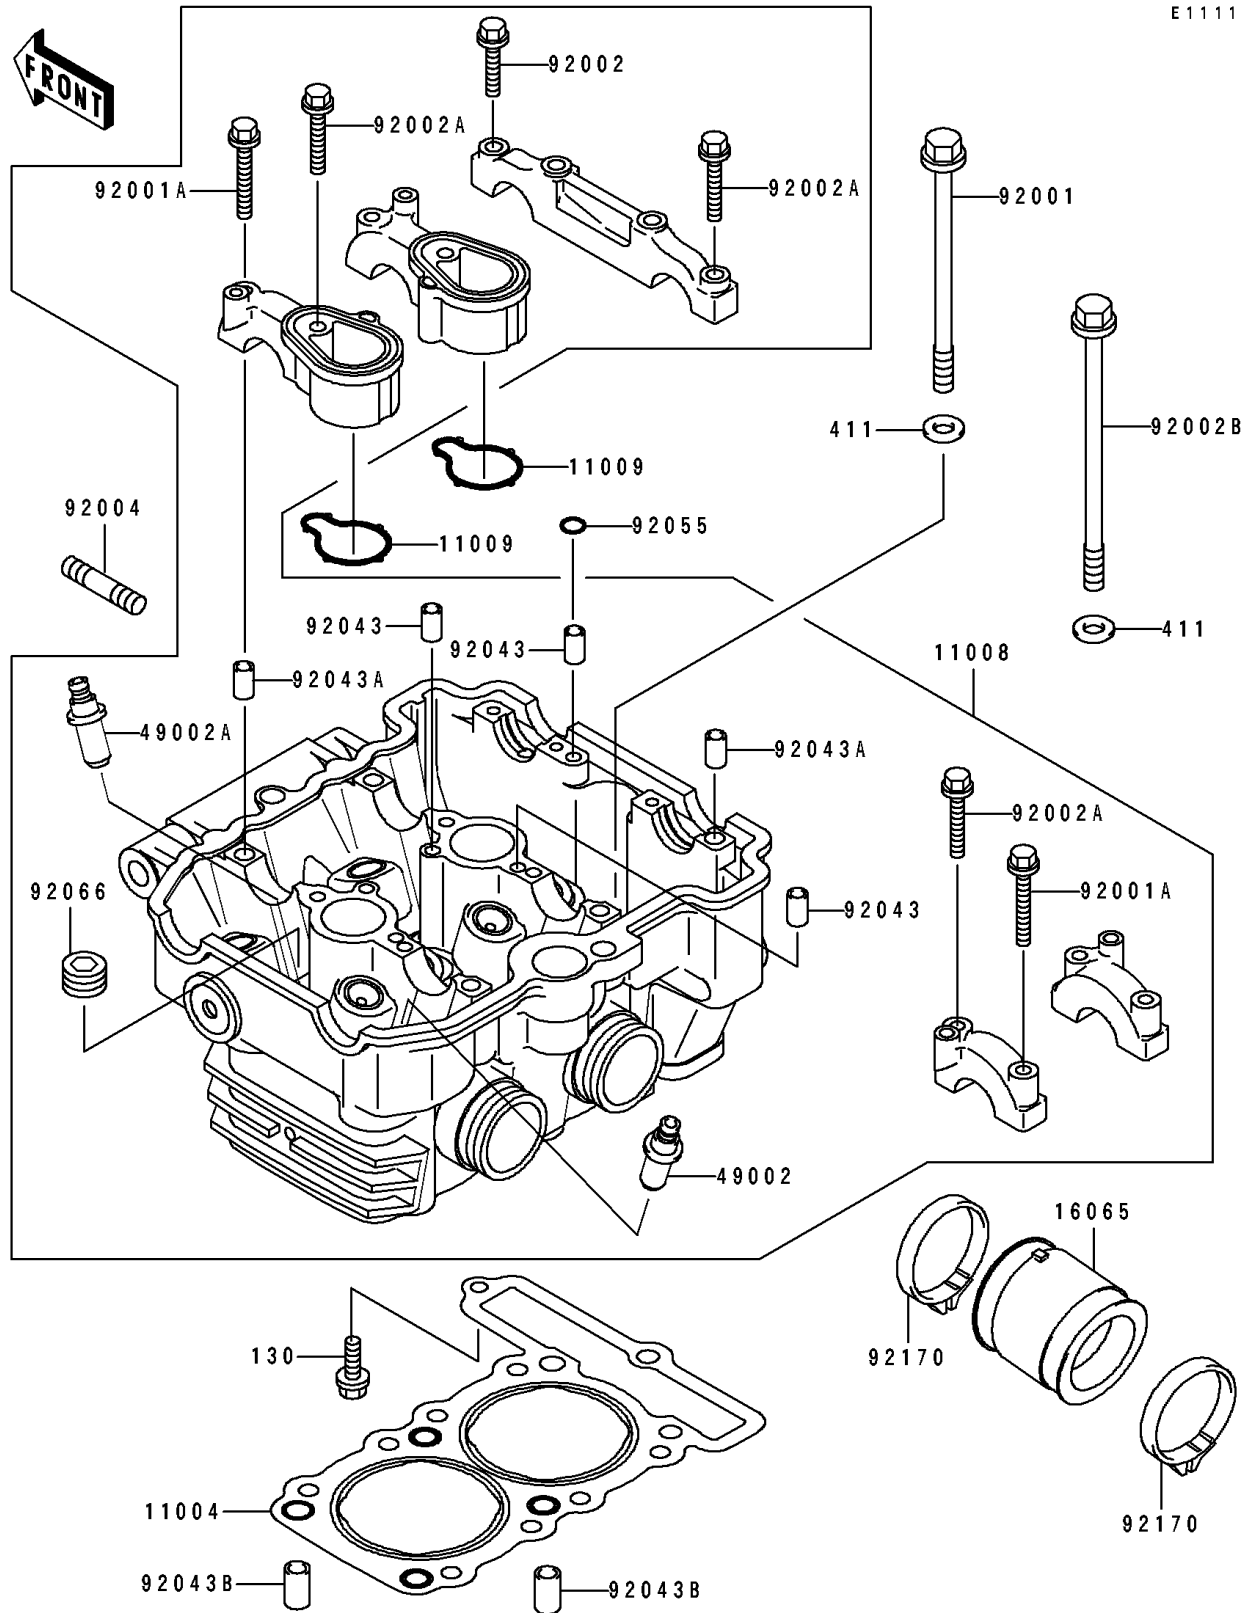

1993 Eliminator 250

PARTS DIAGRAM

Cylinder Head

1993 Eliminator 250

PARTS LIST

Cylinder Head

ITEM NAME

PART NUMBER

QUANTITY
