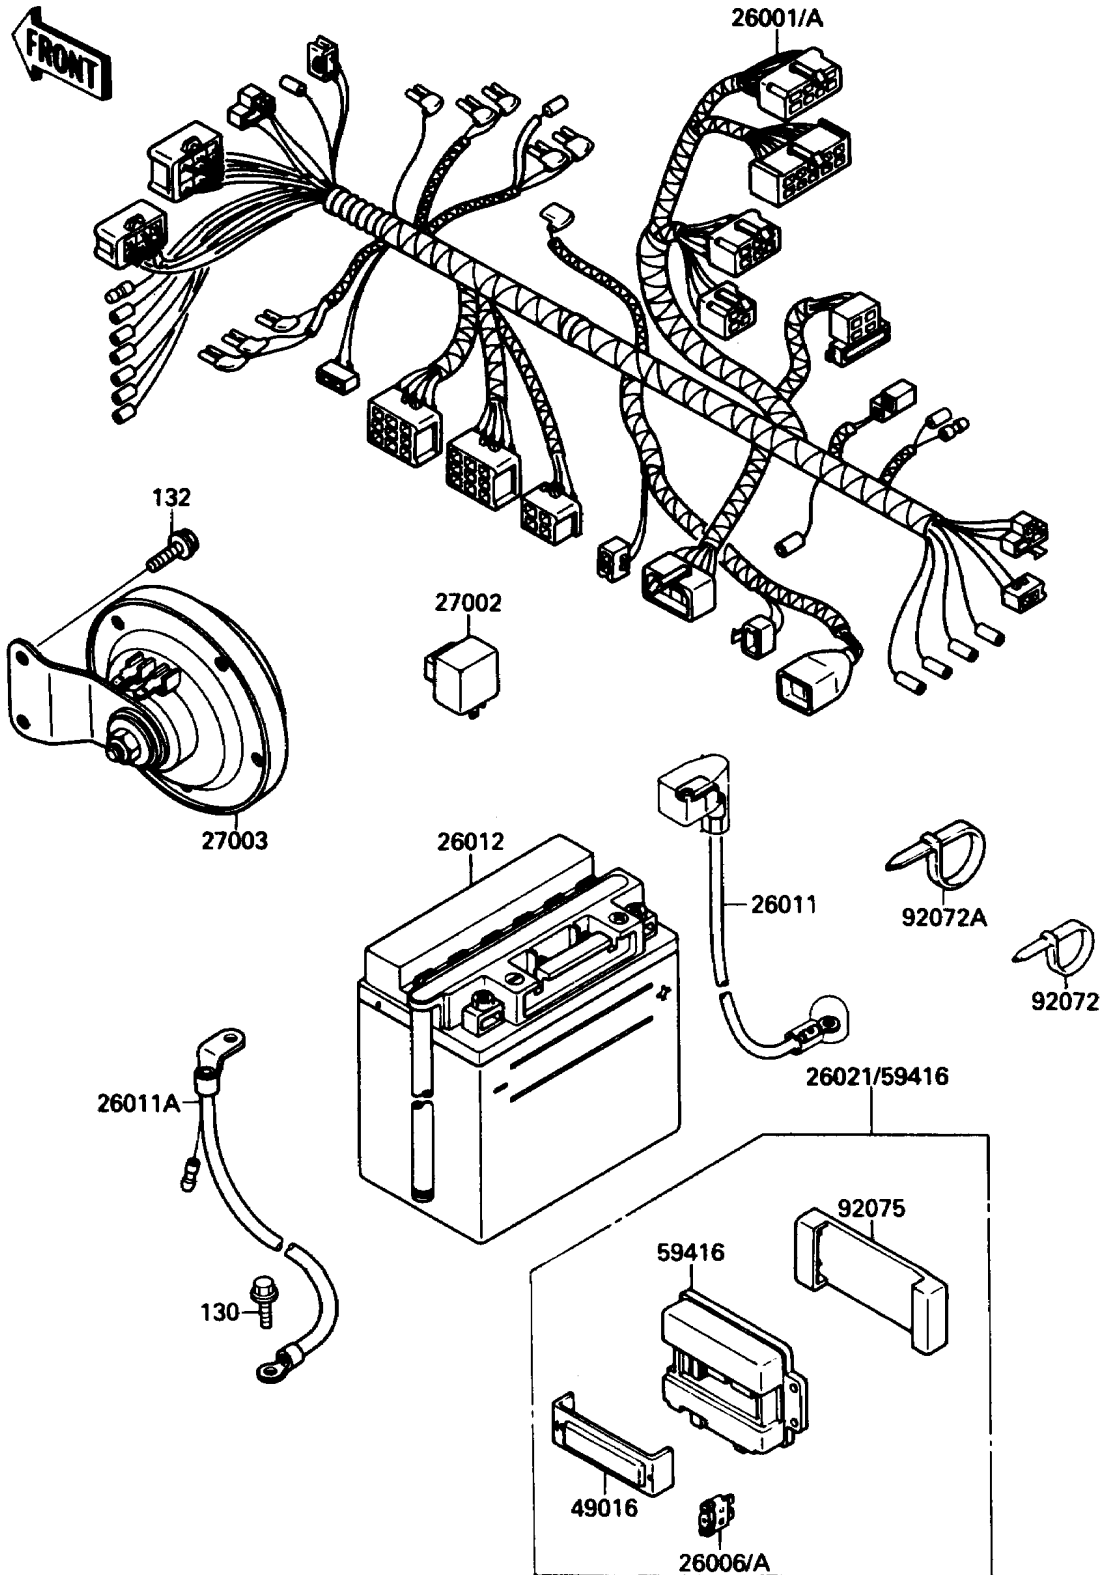

1988 Eliminator

PARTS DIAGRAM

Chassis Electrical Equipment

F2760-0393

1988 Eliminator

PARTS LIST

Chassis Electrical Equipment

Kawasaki

Let the Good Times Roll®

ITEM NAME

PART NUMBER

QUANTITY
