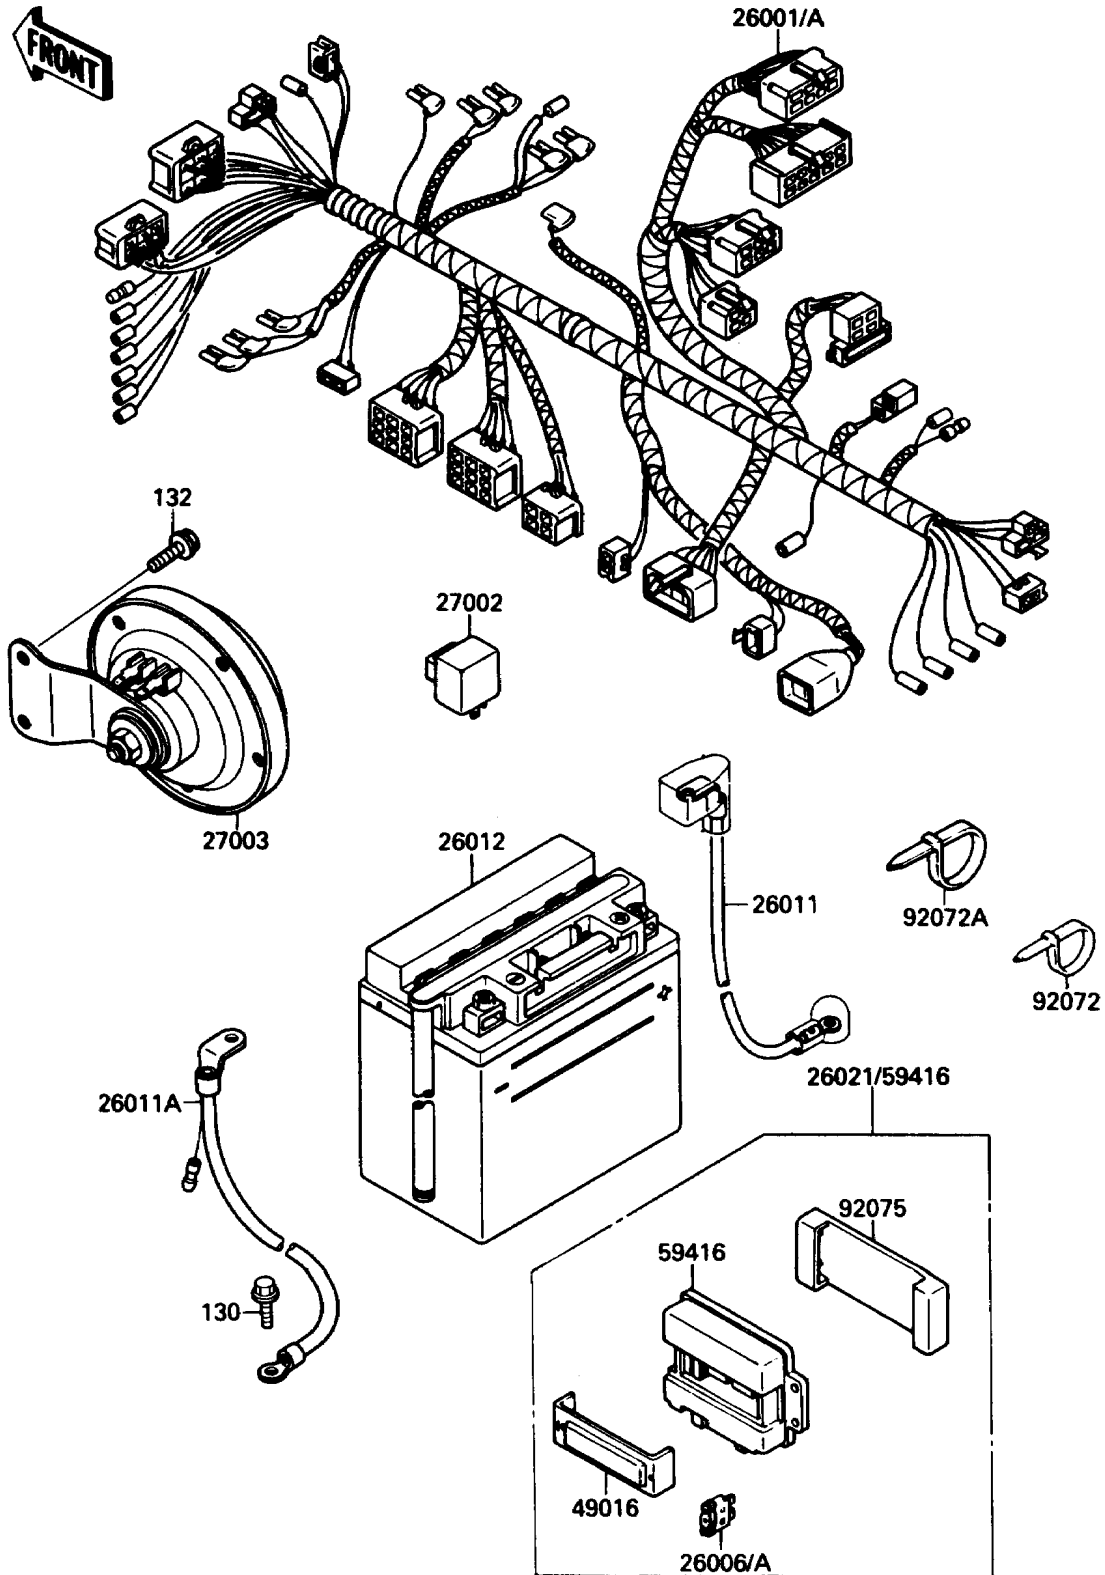

1989 Eliminator

PARTS DIAGRAM

Chassis Electrical Equipment

F2760-0393

1989 Eliminator

PARTS LIST

Chassis Electrical Equipment

Kawasaki

Let the Good Times Roll®

ITEM NAME

PART NUMBER

QUANTITY
