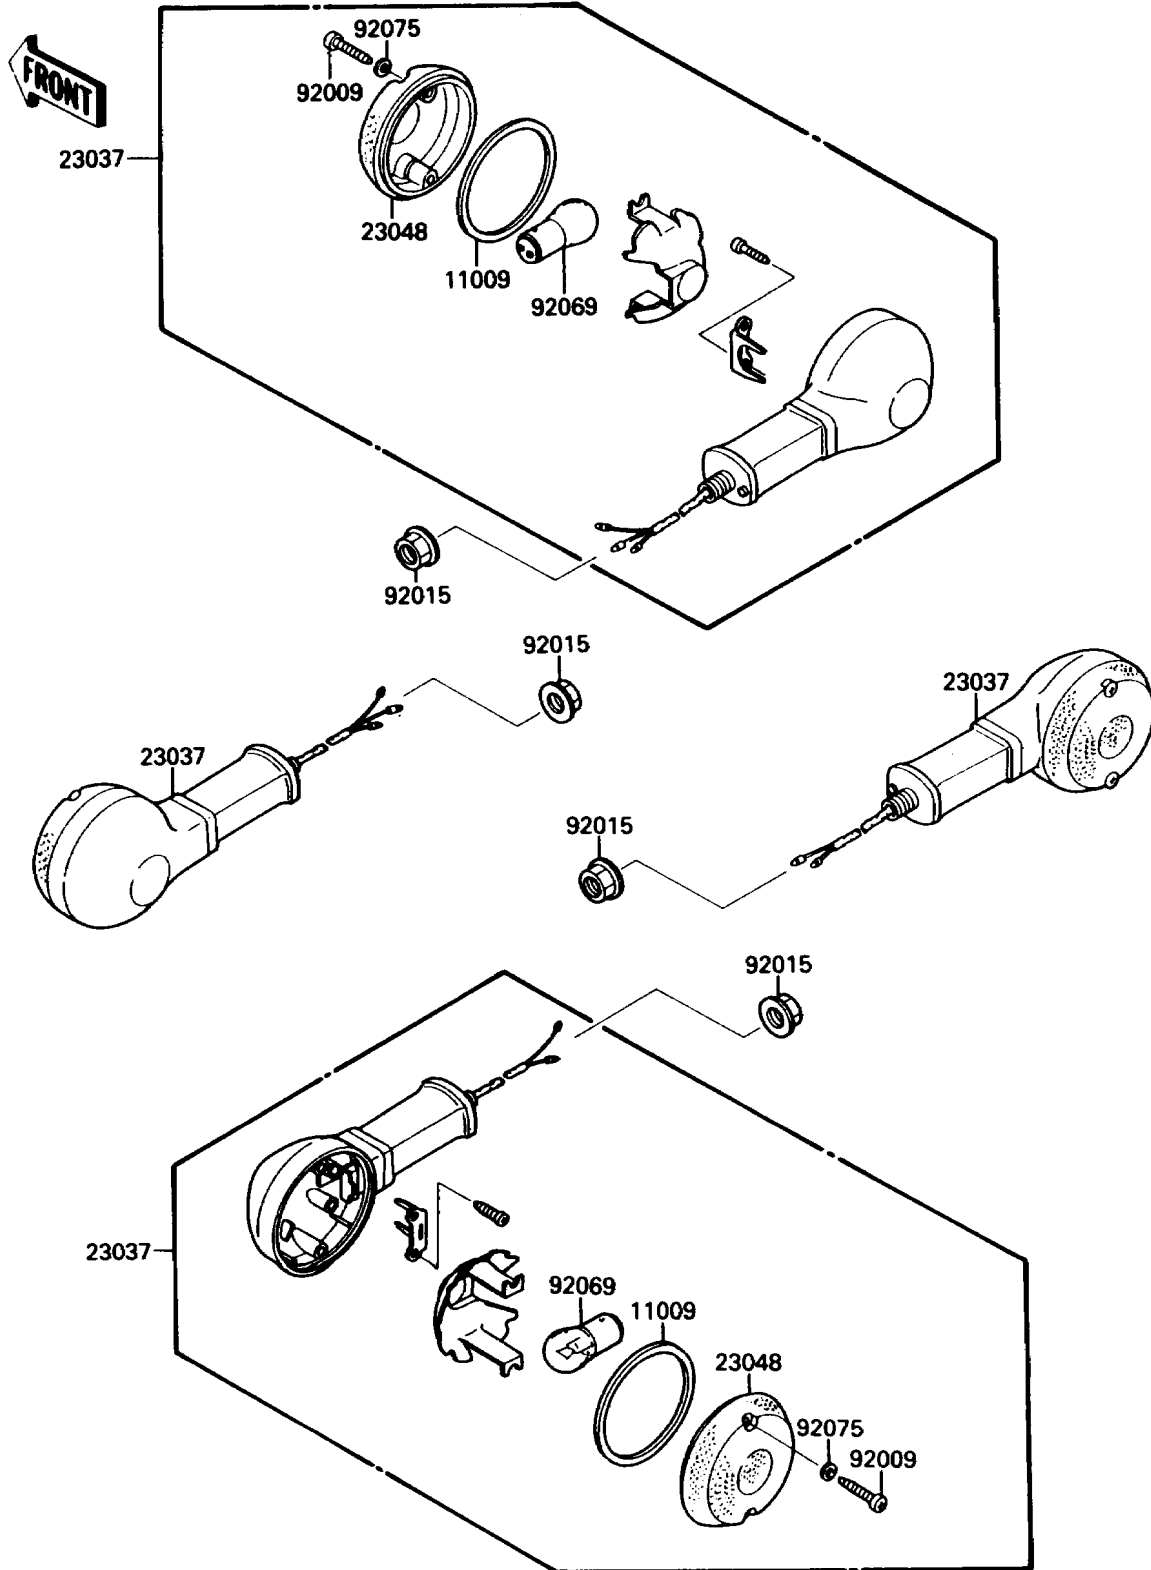

1989 Eliminator

PARTS DIAGRAM

Turn Signals

F2730-0181

1989 Eliminator

PARTS LIST

Turn Signals

Kawasaki

Let the Good Times Roll®

ITEM NAME

PART NUMBER

QUANTITY
