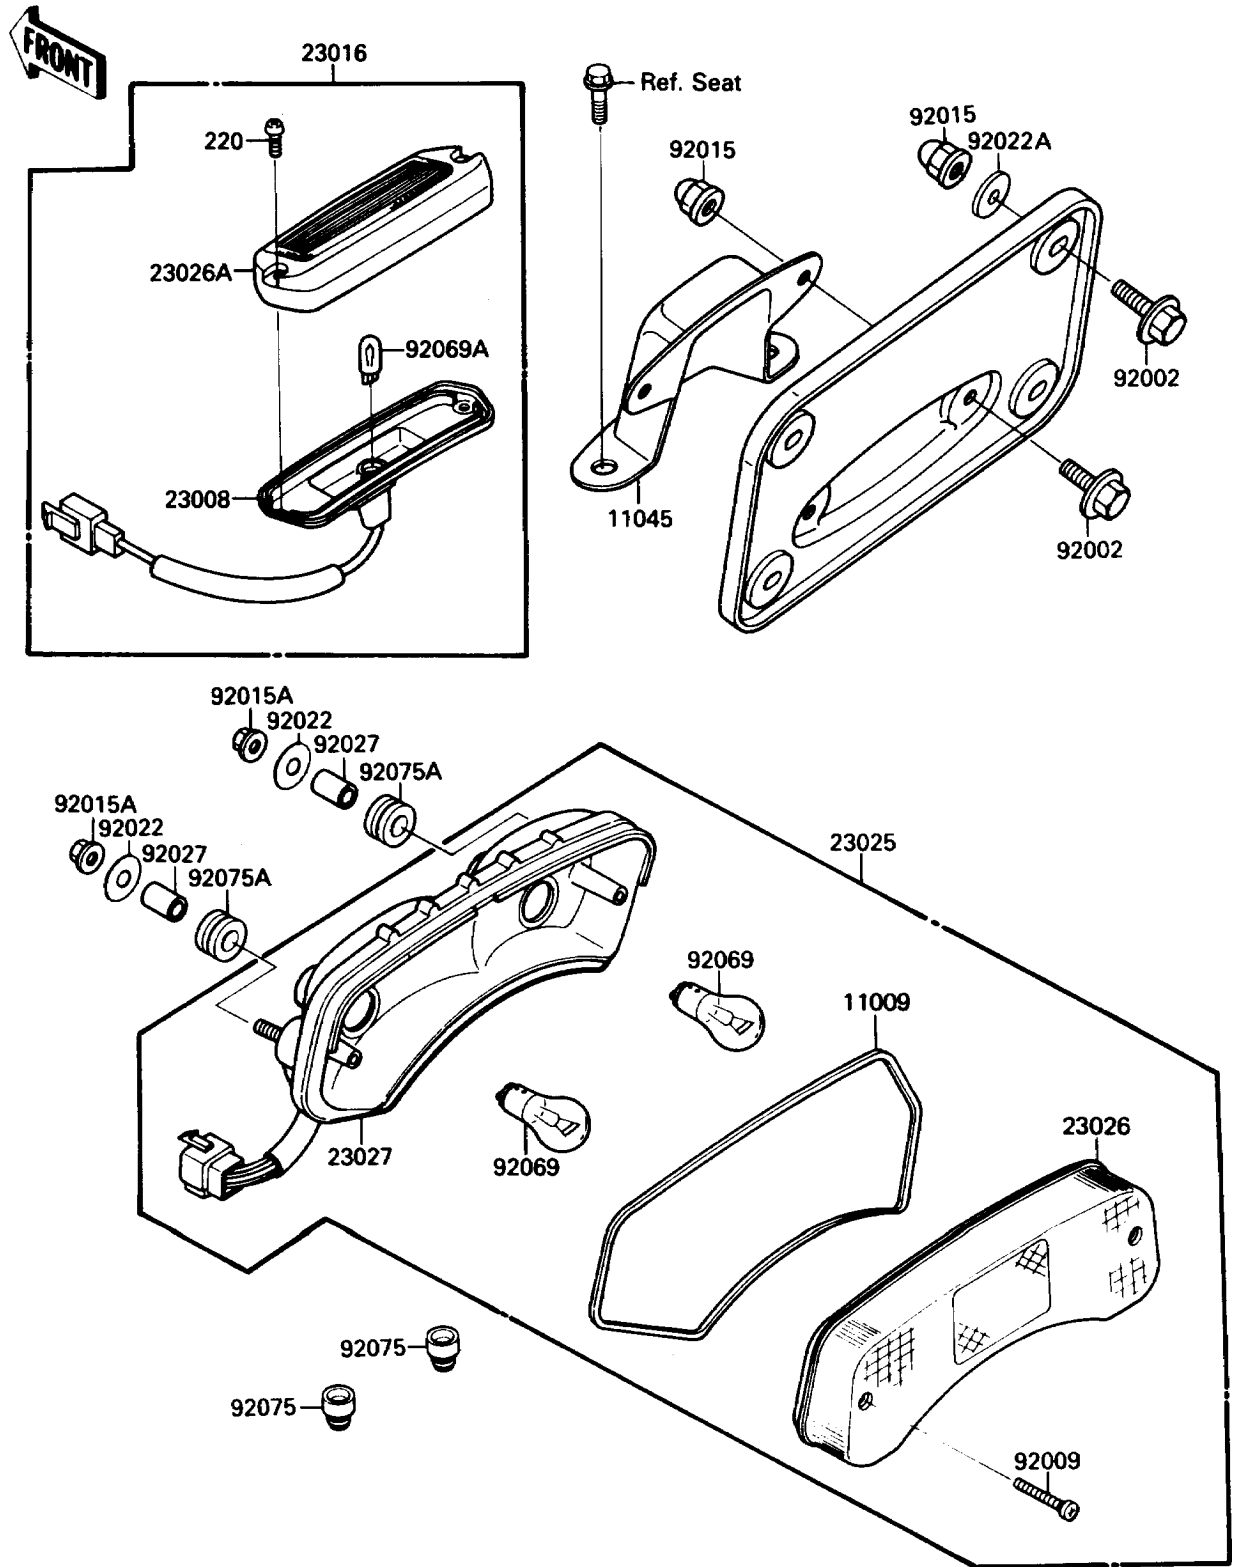

# 1988 Eliminator

## PARTS DIAGRAM

### Taillight(s)

F2720-0257

## PARTS LIST

Taillight(s)

**Kawasaki**

Let the Good Times Roll®

**ITEM NAME**

**PART NUMBER**

**QUANTITY**

---