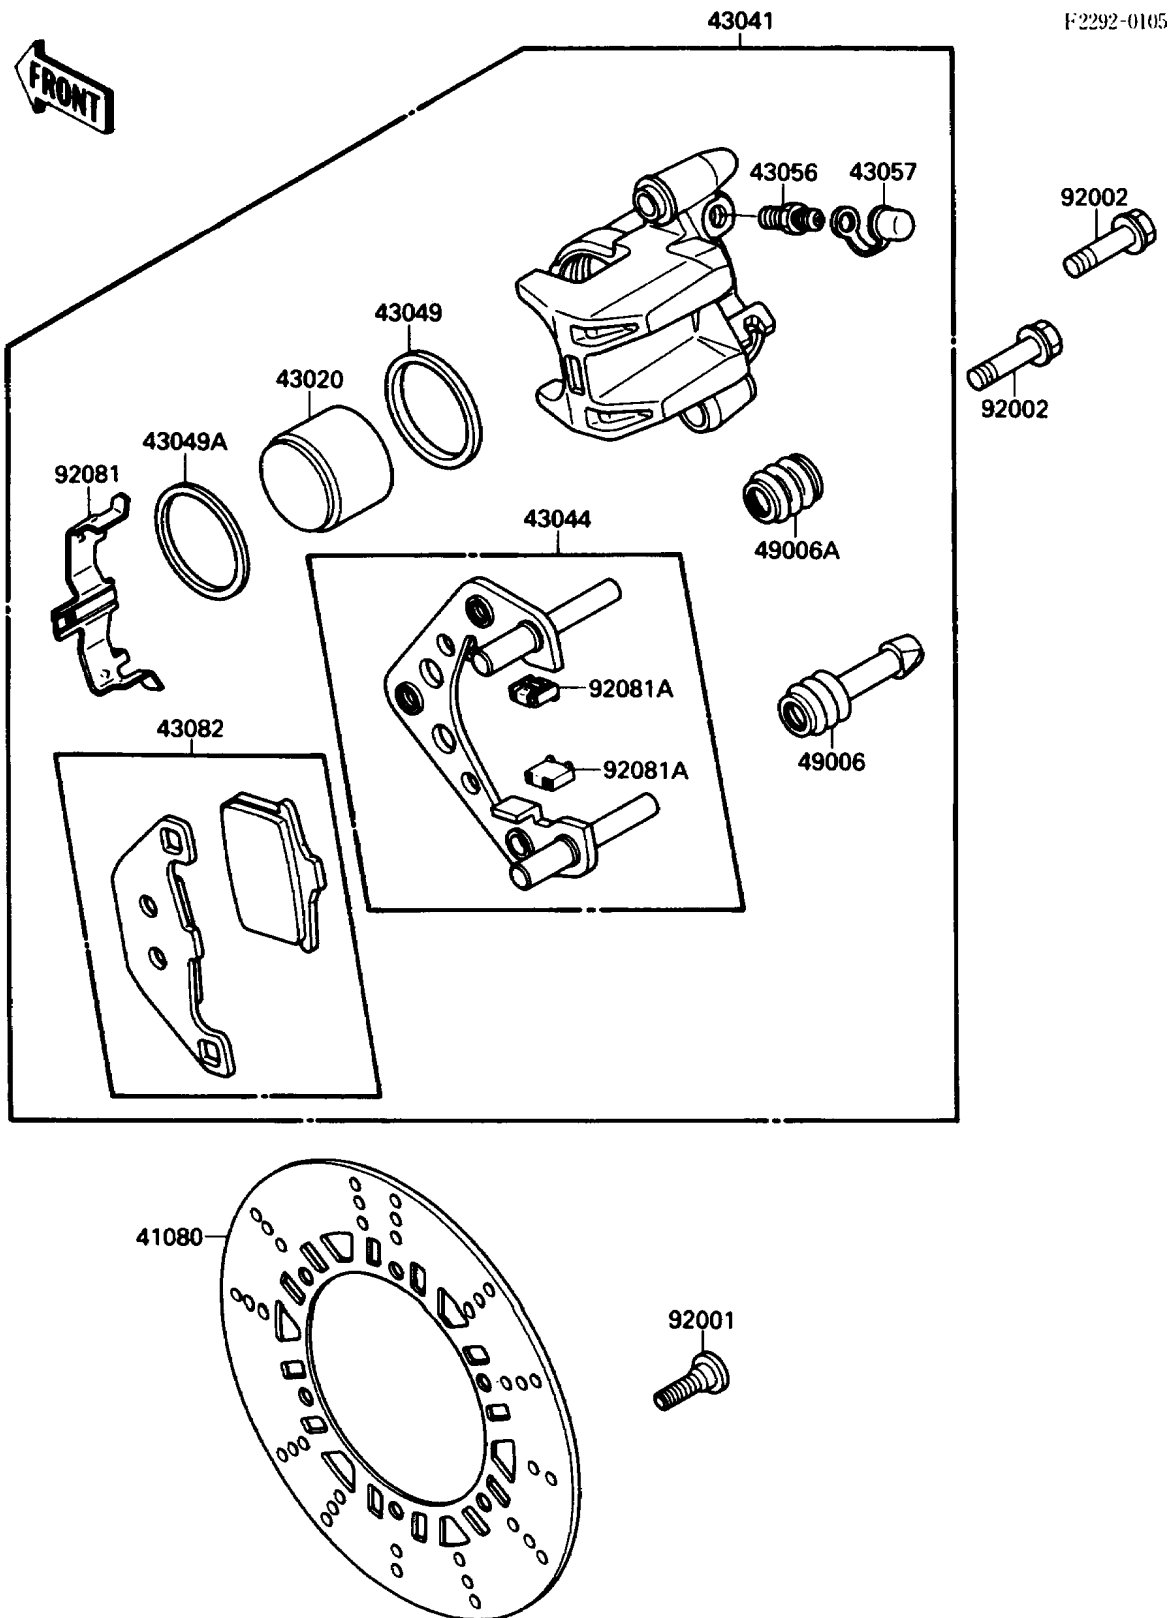

1988 Eliminator

PARTS DIAGRAM

Front Brake

1988 Eliminator

PARTS LIST

Front Brake

Kawasaki

Let the Good Times Roll®

ITEM NAME

PART NUMBER

QUANTITY
