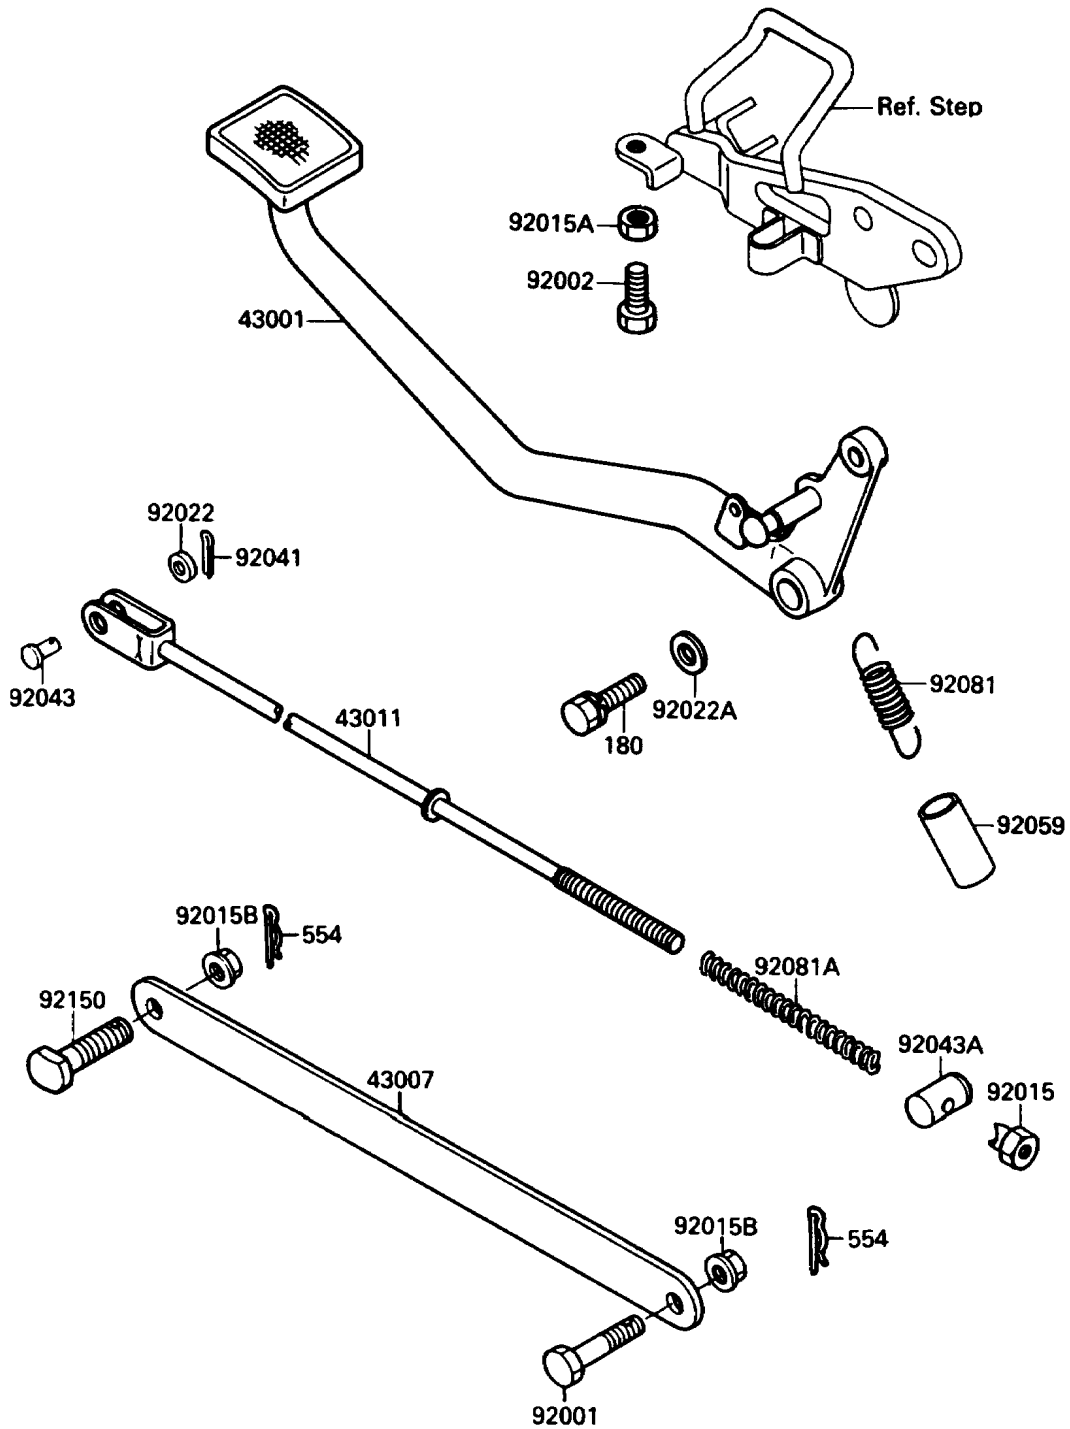

1989 Eliminator

PARTS DIAGRAM

Brake Pedal/Torque Link

F2260-0188

1989 Eliminator

PARTS LIST

Brake Pedal/Torque Link

Kawasaki

Let the Good Times Roll®

ITEM NAME

PART NUMBER

QUANTITY
