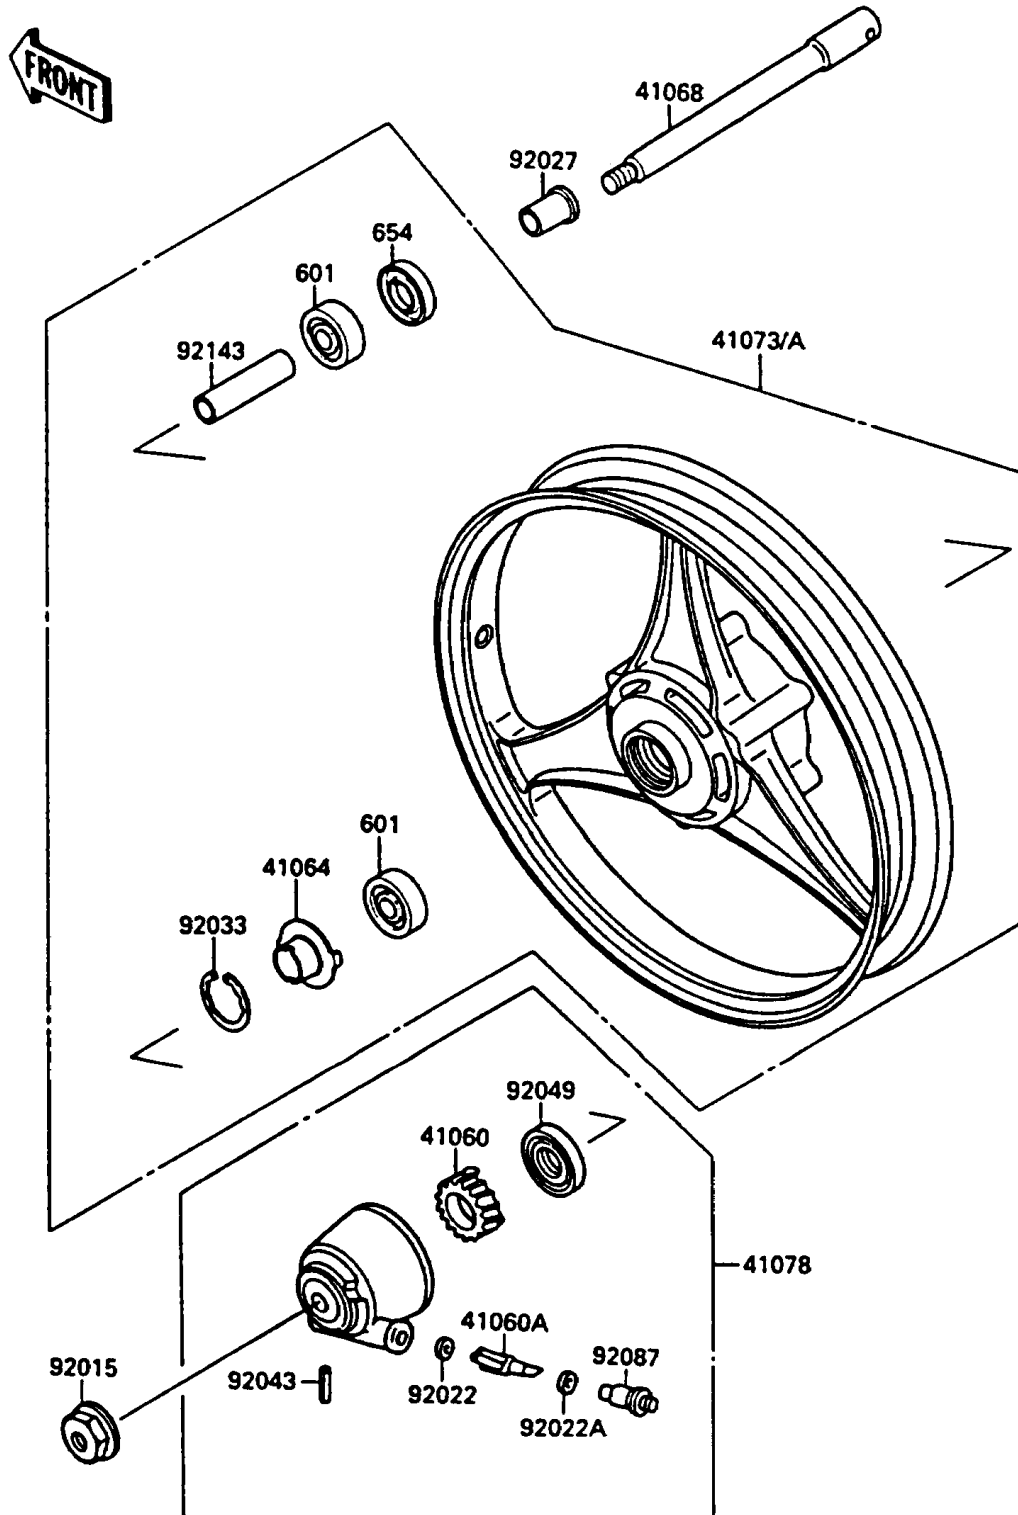

1988 Eliminator

PARTS DIAGRAM

Front Wheel

F2230-0158

1988 Eliminator

PARTS LIST

Front Wheel

Kawasaki

Let the Good Times Roll®

ITEM NAME

PART NUMBER

QUANTITY
