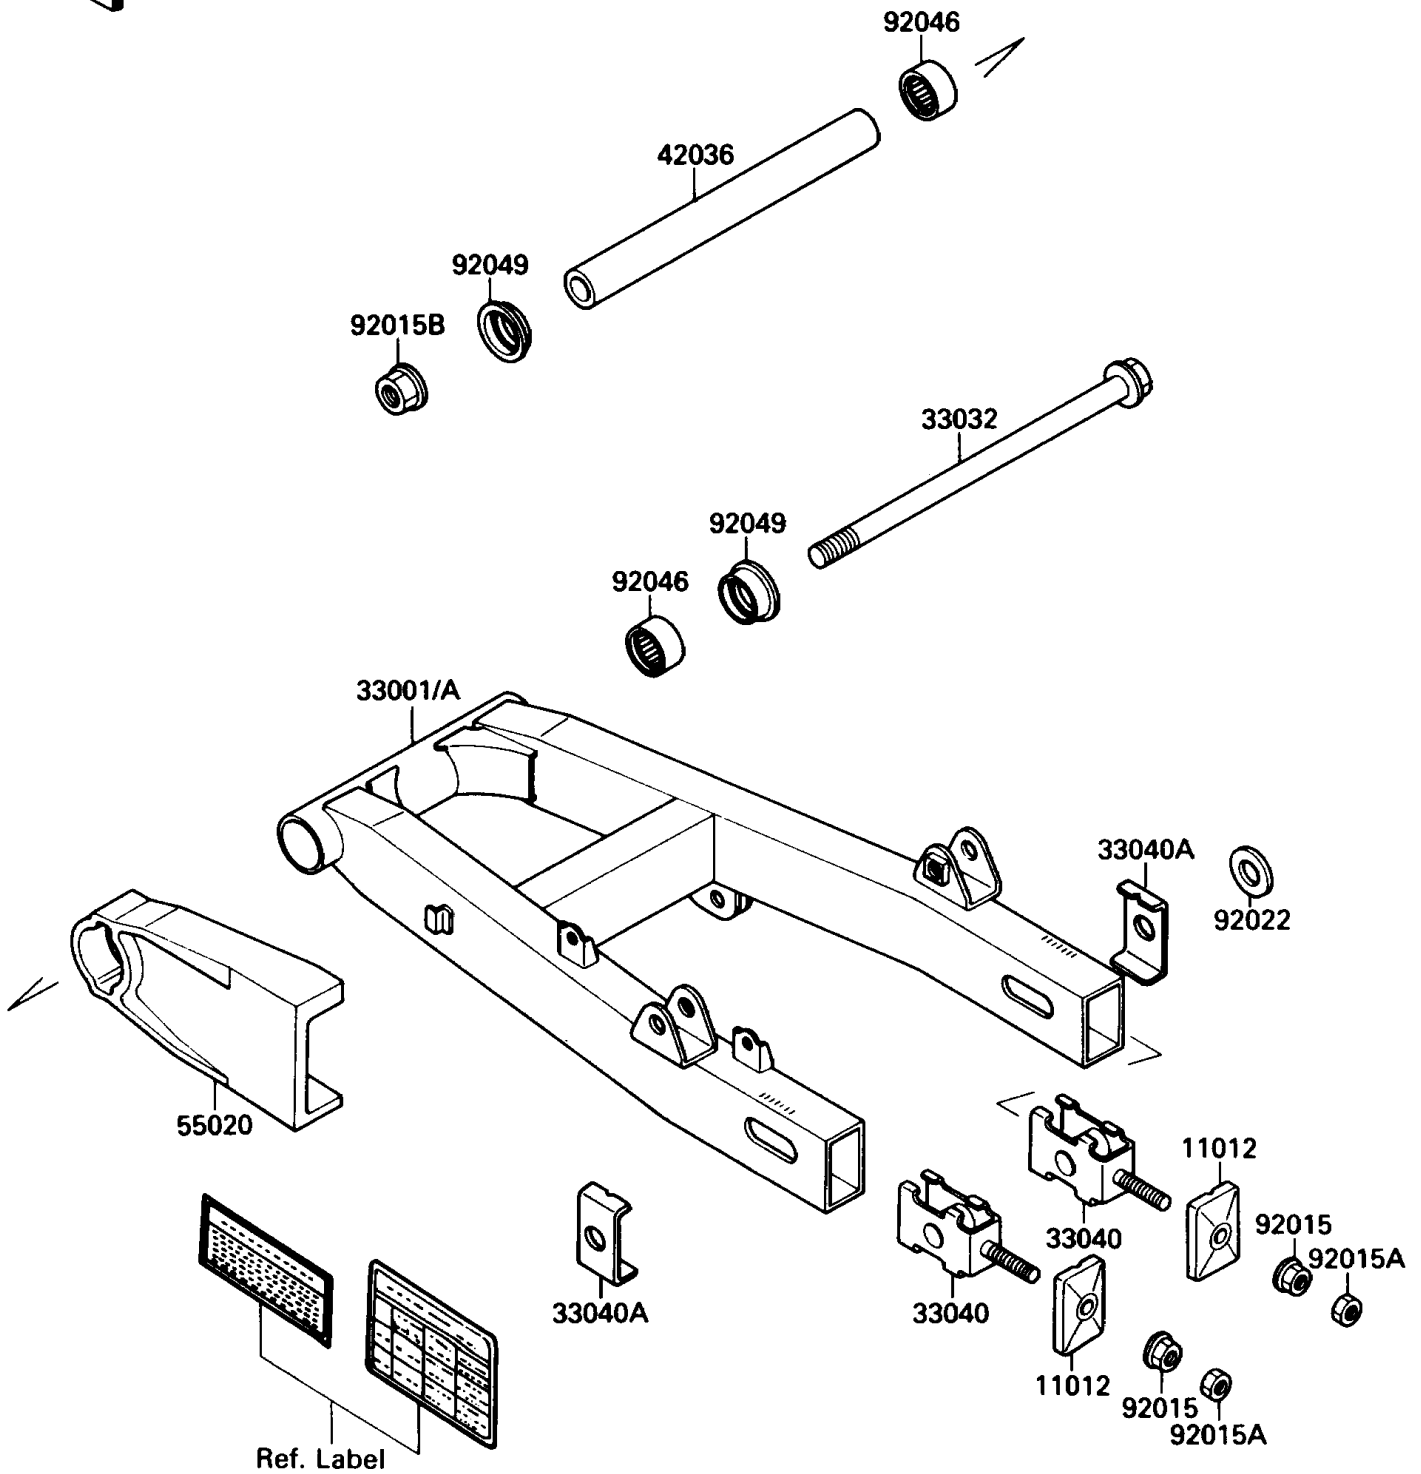

1988 Eliminator

PARTS DIAGRAM

Swingarm

F2141-0058

1988 Eliminator

PARTS LIST

Swingarm

Kawasaki

Let the Good Times Roll®

ITEM NAME

PART NUMBER

QUANTITY
