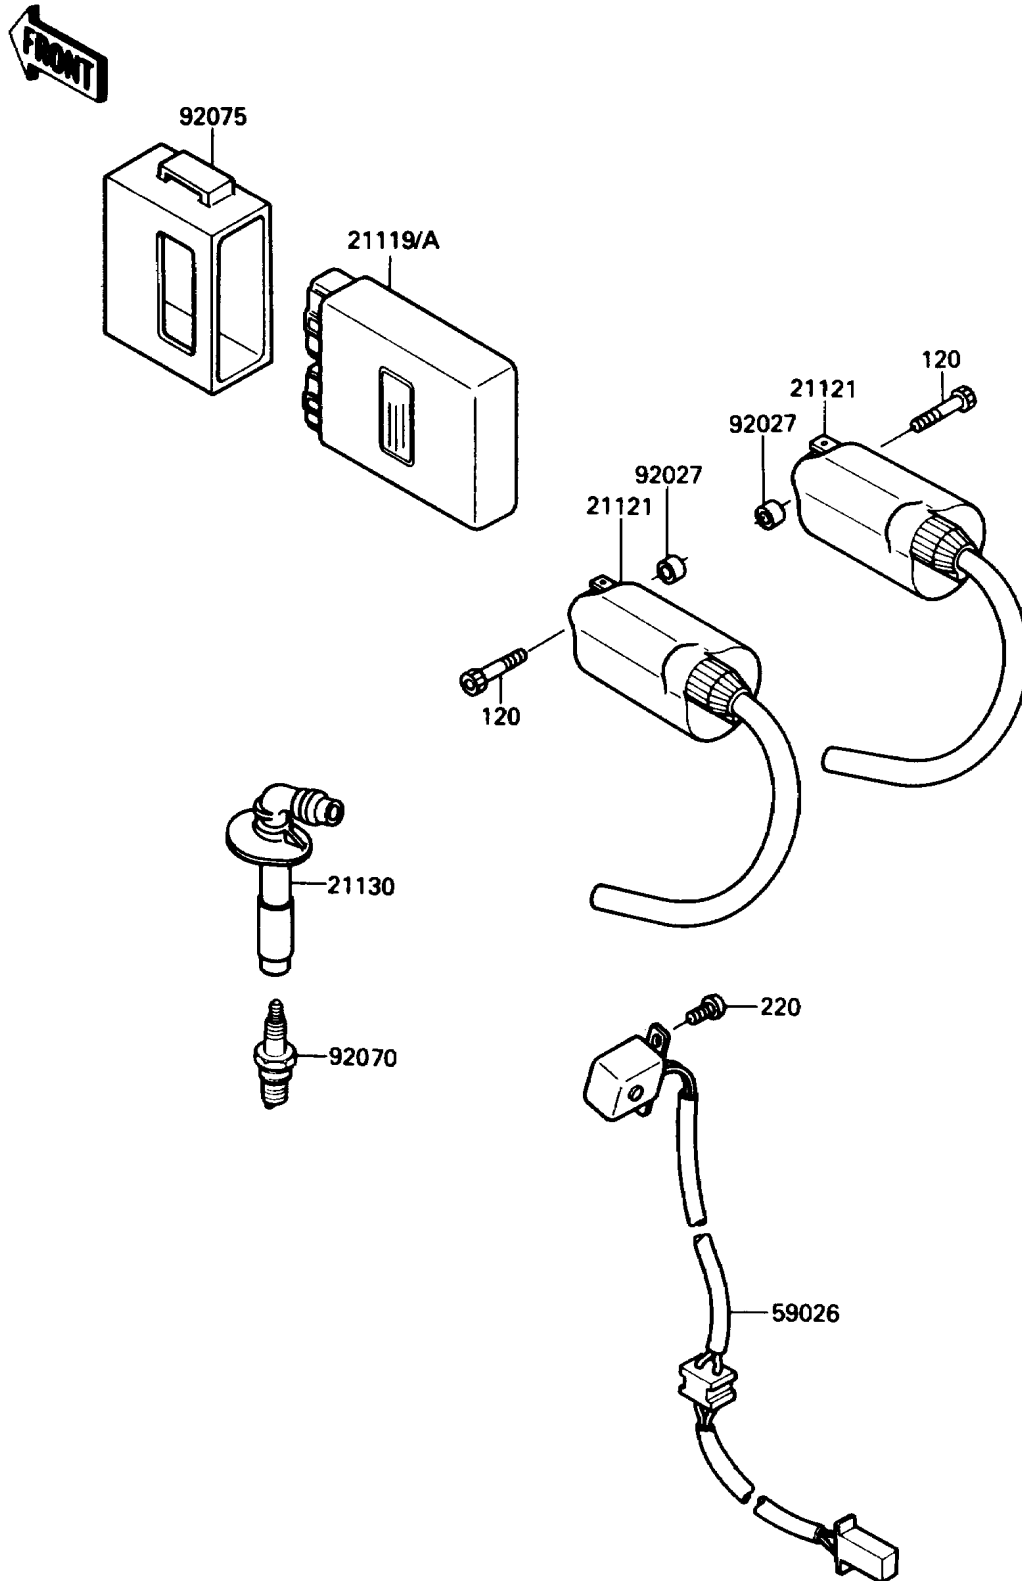

1988 Eliminator

PARTS DIAGRAM

Ignition System

E1830-0267

1988 Eliminator

PARTS LIST

Ignition System

Kawasaki

Let the Good Times Roll®

ITEM NAME

PART NUMBER

QUANTITY
